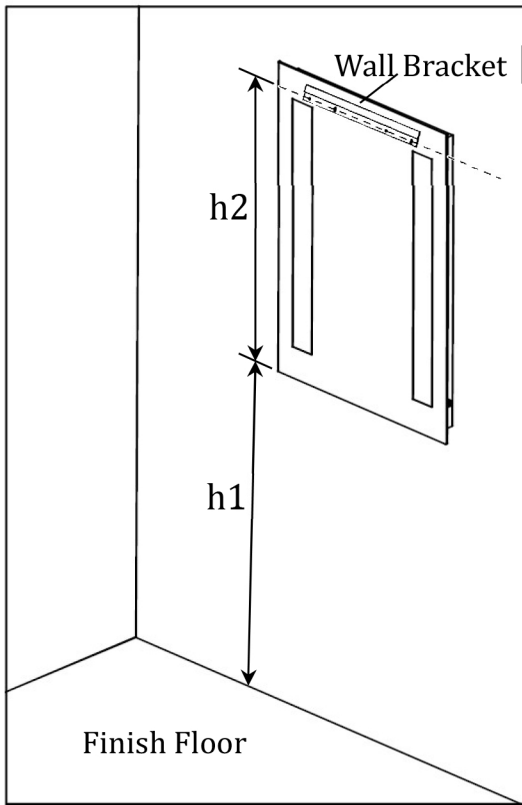

ADA INSTALLATION GUIDES

Installations Above Lavatories or Countertops				
Model #	Mounting	h1 Min	h1 Max	h2
MMCR3035TOUCH	Portrait	39	40	34-7/8

h1 = Distance from Finish Floor to bottom of the mirror.

h2 = Distance from bottom of the mirror to Wall Bracket mounting location.

NOTE:

1. Models MUST be mounted in the position as listed.
2. Models NOT listed in the charts are NOT compatible with ADA applications.