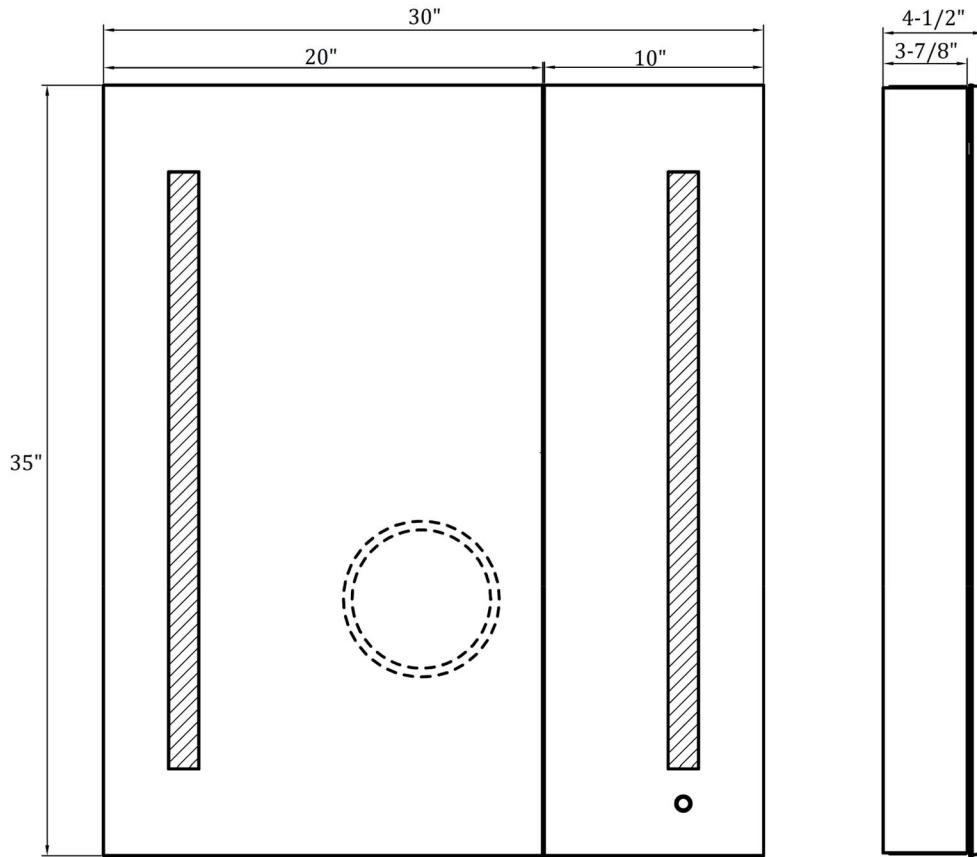

MISENO
Chico, CA 95928

www.miseno.com
(855) 480-2915

infoservice@miseno.com