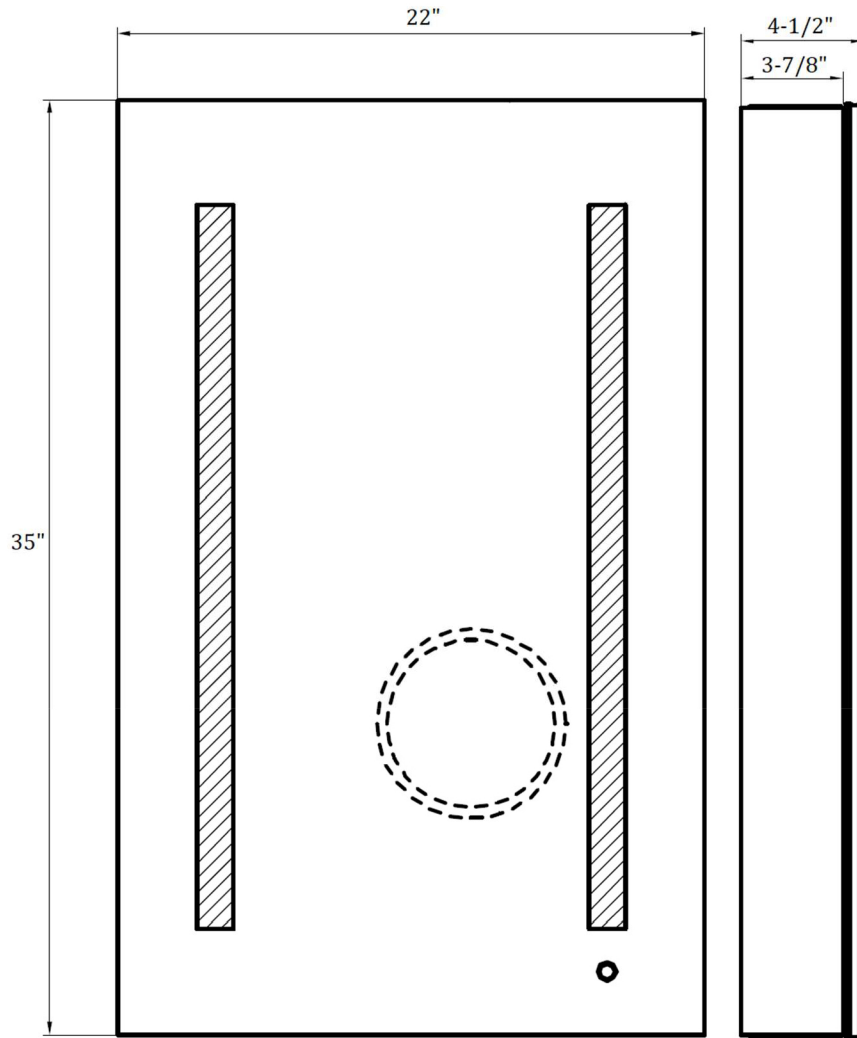

MISENO
Chico, CA 95928

www.miseno.com
(855) 480-2915

infoservice@miseno.com