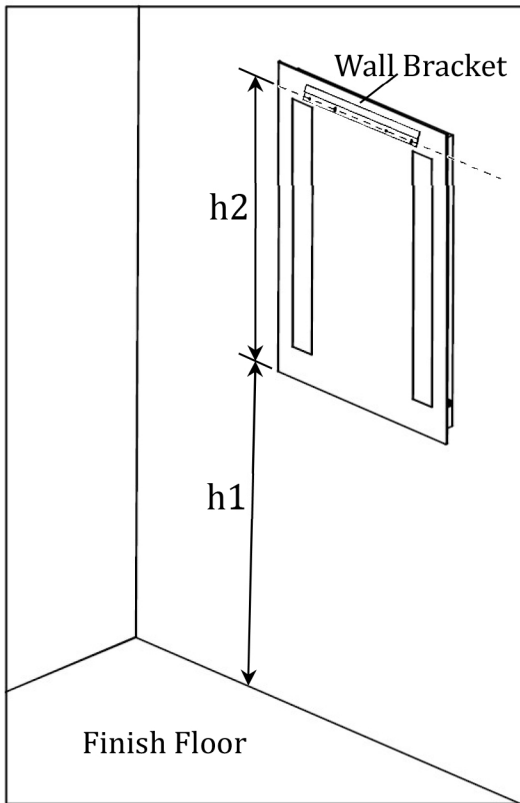

ADA INSTALLATION GUIDES

Installations Above Lavatories or Countertops				
Model #	Mounting	h1 Min	h1 Max	h2
MMCR2235TOUCH	Portrait	39	40	34-7/8

h1 = Distance from Finish Floor to bottom of the mirror.

h2 = Distance from bottom of the mirror to Wall Bracket mounting location.

NOTE:

1. Models MUST be mounted in the position as listed.
2. Models NOT listed in the charts are NOT compatible with ADA applications.