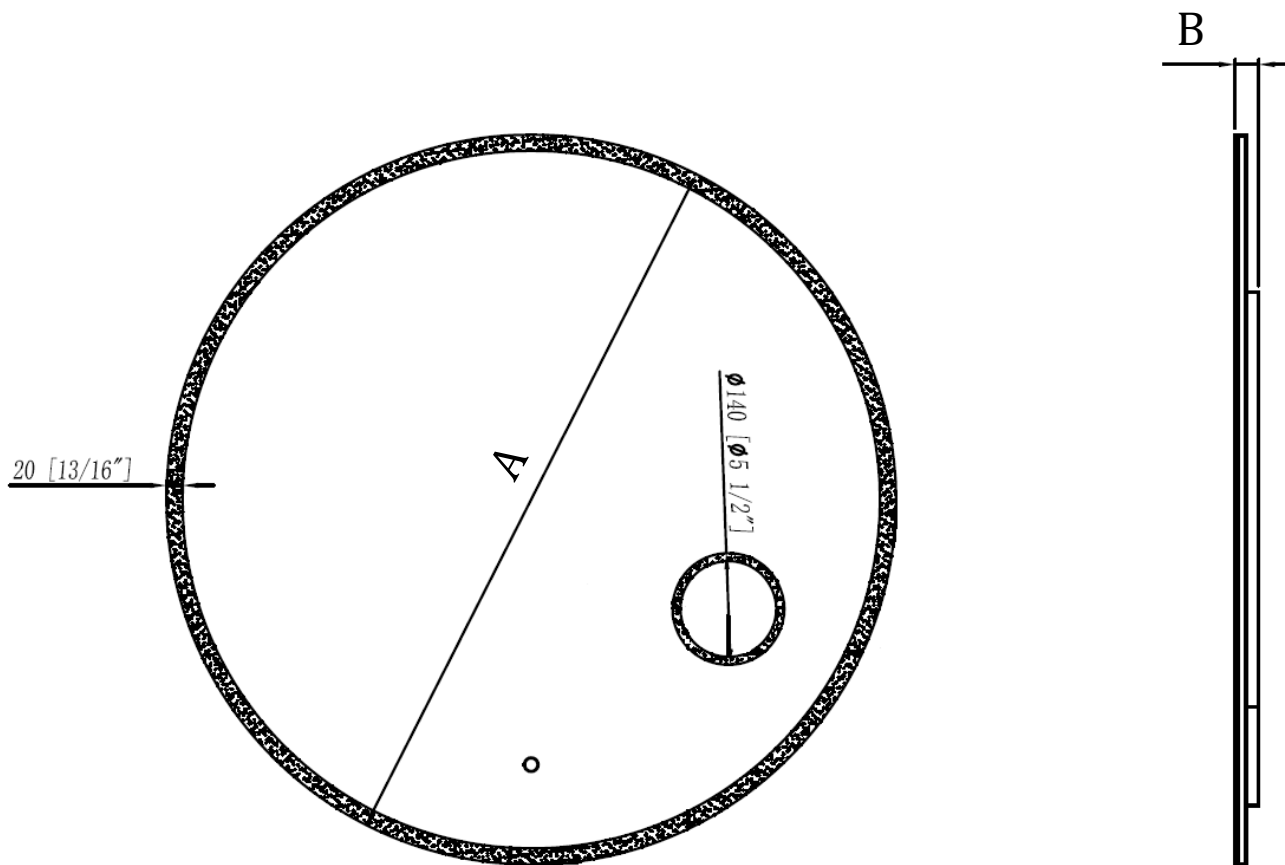

Model #	A	B	Brightness (Lumen)	Power Consumption (Watt)
62033636	36	1-3/16"	2745	30.5
62034242	42	1-3/16"	3195	38.5

innoci-usa Inc.
Newport Beach, CA 92660

www.innoci-usa.com
(866) 479-8076

customerservice@innoci-usa.com

innociusa
L I F E S T Y L E