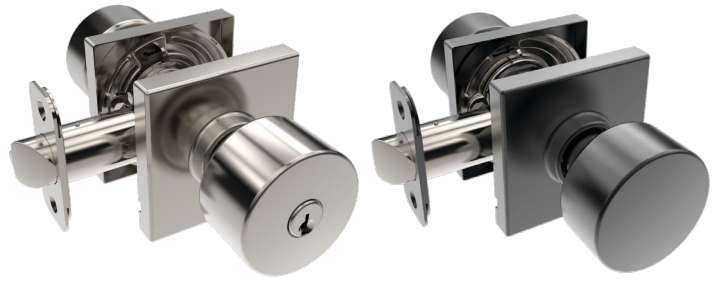

HLK09 SERIES SHAKER KNOB

Square Rosette

Available
Finishes:

US15
Satin Nickel

US26
Polished Chrome

Matte Black

FEATURES & OPTIONS:

- Door Thickness – Fit 1-3/8" to 1-3/4" standard door thickness
- Door Preparation – Cross bore: 2-1/8", edge: 1"
- Latch Backset – Adjustable 2-3/8" or 2-3/4"
- Latch – 2-way radius
- Standard Latch Faceplate – 1" x 2-1/4" radius installed
- Spindle Type – Square
- Bolt – 1/2" throw
- Cylinder – Zinc cylinder KW1 keyway 5 brass pins
- Keys – 2 brass keys, nickel plated
- Standard Strike Plate – 2-1/4" x 1-3/4" round corner full lip
- Material – Steel and brass
- ANSI/BHMA – Meets the requirements of grade 3

FUNCTIONS:

- **Entry – (F109)**
Both knobs locked or unlocked by key outside or turn-piece inside
- **Privacy – (F76)**
Both knobs locked or unlocked by turn-piece inside. Outside lever unlocked by coin or screwdriver
- **Passage – (F75)**
Latchbolt operated by knobs from either side at all times
- **Dummy**
Pull one/both side, no mechanical operation

WARRANTY:

- Limited Lifetime Mechanical Warranty
- Limited 5-Year Finish Warranty

HLK82 SERIES

DESIGNER SQUARE DEADBOLT

Available Finishes:

US15
Satin Nickel

US26
Polished Chrome

US10B
Oil Rubbed Bronze

Satin Brass
Champagne Brass

Matte Black

FEATURES & OPTIONS:

- Door Thickness – Fits 1-3/8" to 1-3/4" standard door thickness
- Door Preparation – Cross bore: 2-1/8", edge: 1"
- Latch Backset – Adjustable 2-3/8" or 2-3/4"
- Latch – 2-way radius
- Standard Latch Faceplate – 1" x 2-1/4" radius
- Spindle Type – Flat bar
- Bolt – 1" throw, anti cut pin or pins
- Cylinder – Zinc cylinder KW1 keyway 5 brass pins
- Keys – 2 brass keys, nickel plated, stamped with key code
- Strike Plate – Matched to latch
- Rosette – Zinc die cast
- Material – Steel, zinc and solid brass
- ANSI/BHMA – Meets the requirements of A156.5 grade 3