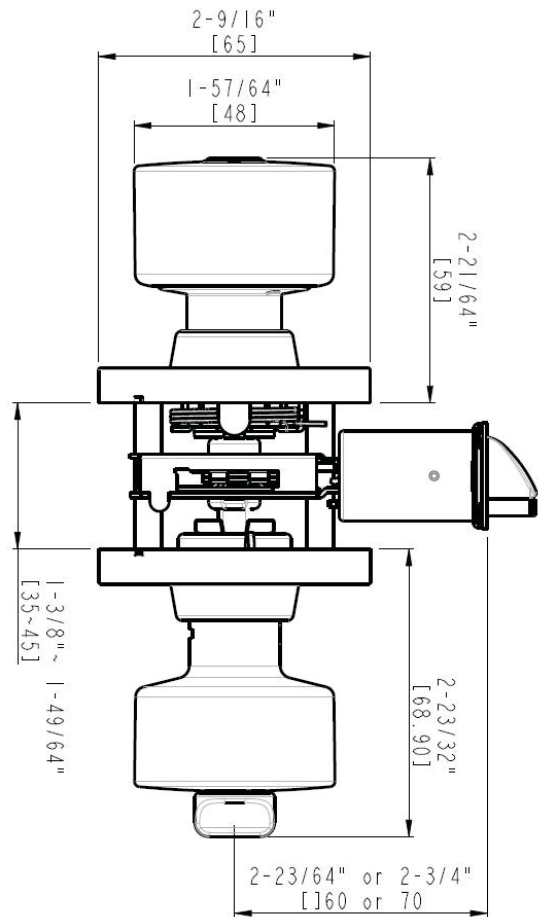

HLK09 SERIES SHAKER KNOB

Square Rosette

Available
Finishes:

US15
Satin Nickel

US26
Polished Chrome

Matte Black

FEATURES & OPTIONS:

- Door Thickness – Fit 1-3/8" to 1-3/4" standard door thickness
- Door Preparation – Cross bore: 2-1/8", edge: 1"
- Latch Backset – Adjustable 2-3/8" or 2-3/4"
- Latch – 2-way radius
- Standard Latch Faceplate – 1" x 2-1/4" radius installed
- Spindle Type – Square
- Bolt – 1/2" throw
- Cylinder – Zinc cylinder KW1 keyway 5 brass pins
- Keys – 2 brass keys, nickel plated
- Standard Strike Plate – 2-1/4" x 1-3/4" round corner full lip
- Material – Steel and brass
- ANSI/BHMA – Meets the requirements of grade 3

FUNCTIONS:

- **Entry – (F109)**
Both knobs locked or unlocked by key outside or turn-piece inside
- **Privacy – (F76)**
Both knobs locked or unlocked by turn-piece inside. Outside lever unlocked by coin or screwdriver
- **Passage – (F75)**
Latchbolt operated by knobs from either side at all times
- **Dummy**
Pull one/both side, no mechanical operation

Satin Brass
Champagne Brass

Matte Black

FEATURES & OPTIONS:

- Door Thickness – Fits 1-3/8" to 1-3/4" standard door thickness
- Door Preparation – Cross bore: 2-1/8", edge: 1"
- Latch Backset – Adjustable 2-3/8" or 2-3/4"
- Latch – 2-way radius
- Standard Latch Faceplate – 1" x 2-1/4" radius
- Spindle Type – Flat bar
- Bolt – 1" throw, anti cut pin or pins
- Cylinder – Zinc cylinder KW1 keyway 5 brass pins
- Keys – 2 brass keys, nickel plated, stamped with key code
- Strike Plate – Matched to latch
- Rosette – Zinc die cast
- Material – Steel, zinc and solid brass
- ANSI/BHMA – Meets the requirements of A156.5 grade 3