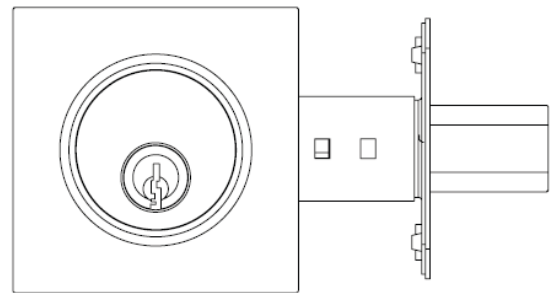

WARRANTY:

- Limited Lifetime Mechanical Warranty
- Limited 5-Year Finish Warranty