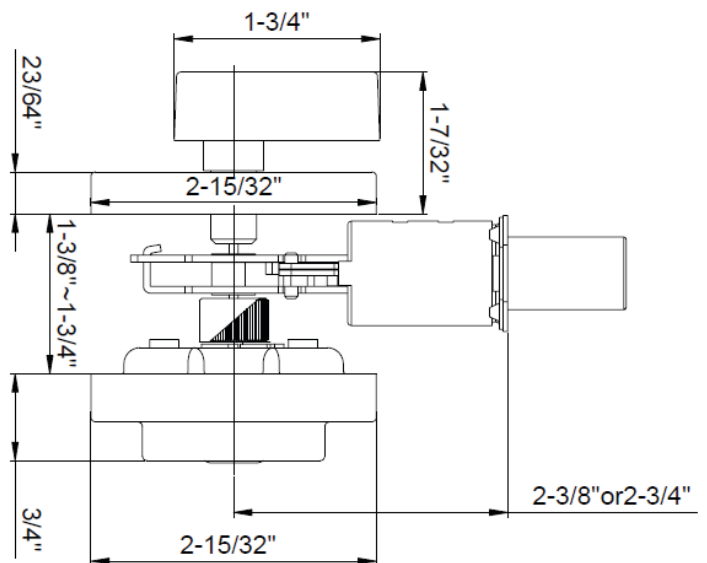

WARRANTY:

- Limited Lifetime Mechanical Warranty
- Limited 5-Year Finish Warranty