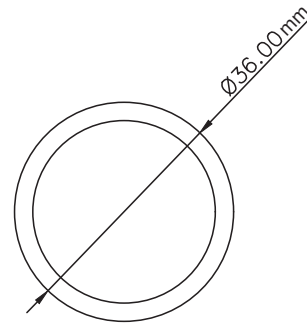

HDS44SB SERIES

FLOOR BUMPER DOORSTOP

SOLID BRASS

Available Finishes:

US15
Satin Nickel

US10B
Oil Rubbed Bronze

Matte
Black

US26
Polished Chrome

FEATURES:

- **Use for** – Interior and exterior doors
- **Diameter** – 1.18"
- **Height** – 1.5"
- **Includes** – Wood and masonry screws and anchors
- **Material** – Brass, steel and rubber

Part #	Finish
HDS44US15SB	Satin Nickel
HDS44US10BCSB	Oil Rubbed Bronze
HDS44US19SB	Matte Black
HDS44US26SB	Chrome