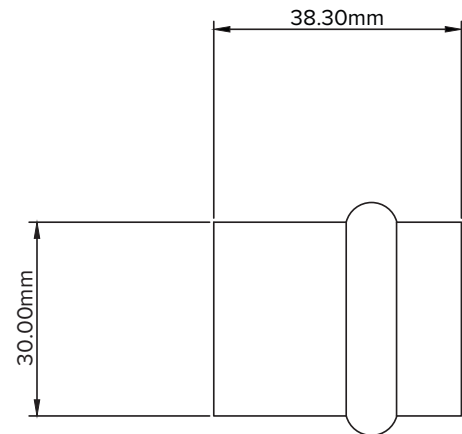

WARRANTY:

- One-Year Mechanical and Finish