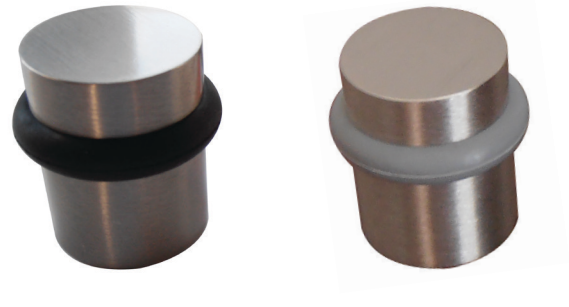

HDS44SB SERIES

FLOOR BUMPER DOORSTOP

SOLID BRASS

Available Finishes:

US15
Satin Nickel

US10B
Oil Rubbed Bronze

Matte
Black

US26
Polished Chrome

FEATURES:

- **Use for** – Interior and exterior doors
- **Diameter** – 1.18"
- **Height** – 1.5"
- **Includes** – Wood and masonry screws and anchors
- **Material** – Brass, steel and rubber

Part #	Finish
HDS44US15SB	Satin Nickel
HDS44US10BCSB	Oil Rubbed Bronze
HDS44US19SB	Matte Black
HDS44US26SB	Chrome

Note: Satin nickel and chrome include both grey and black bumpers. ORB and black include black bumpers

WARRANTY:

- One-Year Mechanical and Finish