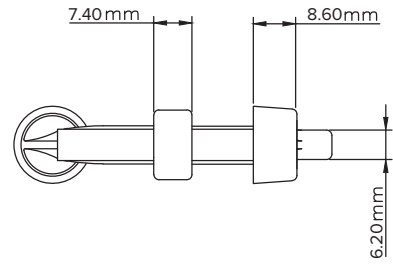

FEATURES:

- **Mounting** – Top door hinge
- **Adjustable open point**
- **Protects wall from damage**
- **Use for** – Interior and exterior doors
- **Bushing for interior door pins** – Included
- **Material** – Steel, brass and plastic

Part #	Finish
HDS01US15SB	Satin Nickel
HDS01US10BSB	Oil Rubbed Bronze
HDS01US19SB	Matte Black
HDS01US26SB	Chrome