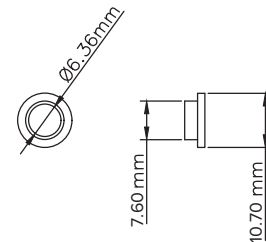

FEATURES:

- **Mounting** – Top door hinge
- **Adjustable open point**
- **Protects wall from damage**
- **Use for** – Interior and exterior doors
- **Bushing for interior door pins** – Included
- **Material** – Steel, brass and plastic

Part #	Finish
HDS01US15SB	Satin Nickel
HDS01US10BSB	Oil Rubbed Bronze
HDS01US19SB	Matte Black
HDS01US26SB	Chrome