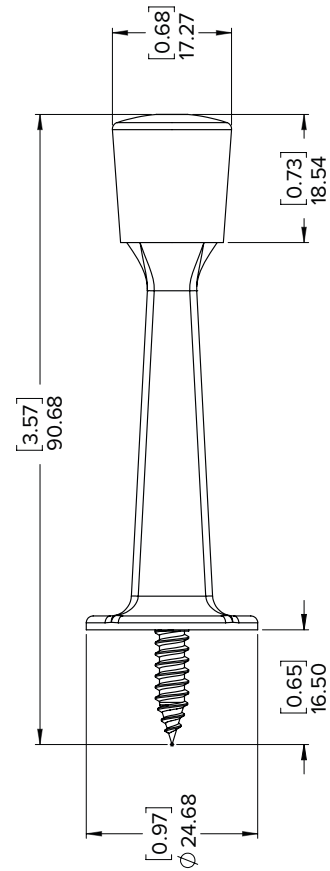

HDS23 SERIES

RIGID DOORSTOP

SQUARE SHANK

Available Finishes:

US15
Satin Nickel

US10B
Oil Rubbed Bronze

Matte
Black

Champagne
Brass

US26
Polished Chrome

US3
Polished Brass

White

FEATURES:

- **Mounting** – Baseboard
- **Use for** – Interior and exterior doors
- **Projection** – 3"
- **Material** – Steel, zinc and plastic

Part #	Finish
HDS23US15	Satin Nickel
HDS23US10BC	Oil Rubbed Bronze
HDS23US19	Matte Black
HDS23CB	Champagne Brass
HDS23US26	Chrome
HDS23WHT	White
HDS23US15X5	Satin Nickel
HDS23US3X5	Polished Brass