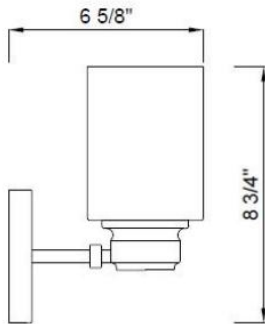

10049913
 FLVL1003MB

VANLTY LIGHT

PRODUCT SPECIFICATIONS

FEATURES	3 Vanity Light
Part Number	FLVL1003MB
Number of Lights	3
Finish	Matte Black
Shade/Glass Type	Opal Etched
Product Dimensions	21-5/8"W x 8-3/4"H
Extension	6-5/8"
Backplate Dimensions	18"W x 4-1/2"H
Product Weight	5.37 lb
Bulb Type	A
Bulb Base	E26 Medium
Sockets	3 x 60W
Bulb Included	No
Wattage	60W
Voltage	120V
Mounting Position	Wall Mount - up or down
Product Material	Steel, Glass
Location Listing	Damp
Certifications	ETL

FLVL1003MB

- 3 Vanity Light
- Uses three 60W medium base lamp max
- 1 Year Warranty
- Lamp not included
- Matte Black
- Suitable for Damp Location

SPECIFICATION:

Light Fixture shall be 10049913/FLVL1003MB, 3 Light Vanity