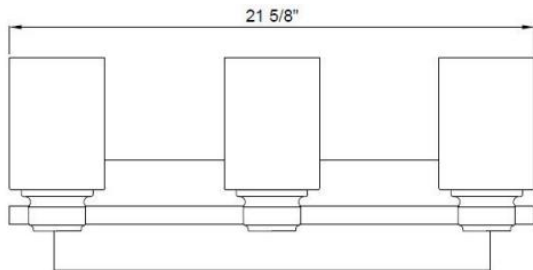

10049913
 FLVL1003MB

VANLTY LIGHT

PRODUCT SPECIFICATIONS

FEATURES	3 Vanity Light
Part Number	FLVL1003MB
Number of Lights	3
Finish	Matte Black
Shade/Glass Type	Opal Etched
Product Dimensions	21-5/8"W x 8-3/4"H
Extension	6-5/8"
Backplate Dimensions	18"W x 4-1/2"H
Product Weight	5.37 lb
Bulb Type	A
Bulb Base	E26 Medium
Sockets	3 x 60W
Bulb Included	No
Wattage	60W
Voltage	120V
Mounting Position	Wall Mount - up or down
Product Material	Steel, Glass
Location Listing	Damp
Certifications	ETL