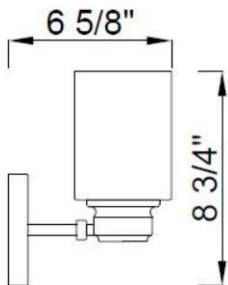

10049914
FLVL1004MB

VANITY LIGHT

PRODUCT SPECIFICATIONS

FEATURES	4 Vanity Light
Part Number	FLVL1004MB
Number of Lights	4
Finish	Matte Black
Shade/Glass Type	Opal Etched
Product Dimensions	30-1/2"W x 8-3/4"H
Extension	6-5/8"
Backplate Dimensions	18"W x 4-1/2"H
Product Weight	8.01 lb
Bulb Type	A
Bulb Base	E26 Medium
Sockets	4 x 60W
Bulb Included	No
Wattage	60W
Voltage	120V
Mounting Position	Wall Mount - up or down
Product Material	Steel, Glass
Location Listing	Damp
Certifications	ETL

FLVL1004MB

- 4 Vanity Light
- Uses four 60W medium base lamp max
- 1 Year Warranty
- Lamp not included
- Matte Black
- Suitable for Damp Location

SPECIFICATION:

Light Fixture shall be 10049914/FLVL1004MB, 4 Light Vanity