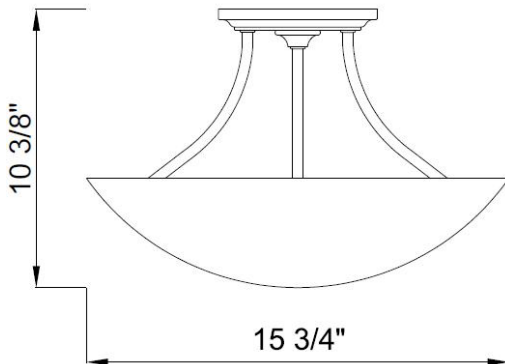

9205177

FLSFL1002BN

SEMI-FLUSH MOUNT

PRODUCT SPECIFICATIONS

FEATURES	2 LIGHT SEMI-FLUSH MOUNT
Part Number	FLSFL1002BN
Finish	Brushed Nickel
Shade/Glass Type	Alabaster
Product Dimensions	15-3/4" Dia. x 10-3/8" H
Product Weight	4.62 lbs
Canopy Dimensions	6" Dia. x 1"H
Bulb Type	A
Bulb Base	E26 Medium
Sockets	2 x 100W
Bulbs Included	No
Wattage	100W
Voltage	120V
Product Material	Steel, Glass
Location Listing	Dry
Certifications	UL

FLSFL1002BN

- 2 Light Semi-Flush Mount
- Use two 100W medium base lamp max
- 1 Year Warranty
- Lamp not included
- Brushed Nickel

SPECIFICATION:

Light Fixture shall be 9205177/FLSFL1002BN, 2 Light Semi-Flush Mount