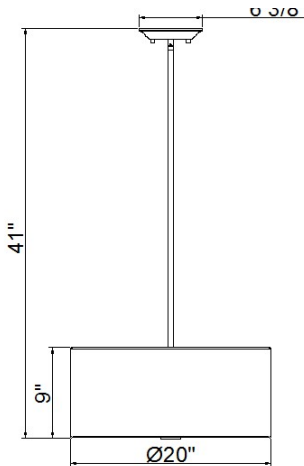

## PRODUCT SPECIFICATIONS

FEATURES	3 Light Pendant
Part Number	FLPL1003MB
Number of Lights	3
Finish	Matte Black
Shade/Glass Type	Fabric - Linen
Product Dimensions	20" W x 9" H
Canopy Dimensions	1" H x 6-3/8" Dia.
Stems Included	(1) 12", (1) 18"
Product Weight	5.5 lbs
Minimum Hanging Height	21"
Maximum Hanging Height	41"
Bulb Type	A
Bulb Base	E26 Medium
Sockets	3 x 100W
Bulbs Included	No
Wattage	60W
Voltage	120V
Product Material	Steel, Fabric - Linen
Location Listing	Damp
Certifications	ETL