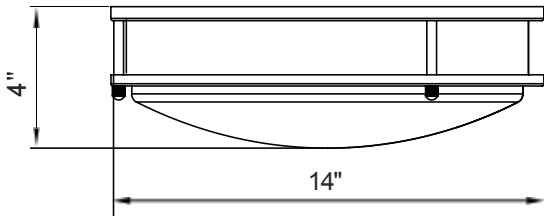

**10049911**  
**FLSAT14LEDCCTMB**

LED SATURN LIGHT

**PRODUCT SPECIFICATIONS**

FEATURES	14" LED Saturn Light 5CCT Selectable
Part Number	FLSAT14LEDCCTMB
Finish	Matte Black
Shade	White Acrylic
Kelvin Temp (CCT)	CCT selectable-2700K/3000K/3500K/4000K/5000K
Product Dimensions	14" Dia. x 4" H
Product Weight	2.18 lb
Bulb Type	Integrated LED Module
Bulb Included	Yes
LED Type	2835
CRI	90
Lumens	1400
Efficacy	70 lm/W
Dimmable	Yes
Wattage	20W
Equivalent Wattage	Incandescent - 75W
Voltage	120V
Average hour life	50,000 hrs
Min/Max Ambient Temp	- 20°C ~ 40°C
Product Material	Steel, Acrylic
Location Listing	Damp
Certifications	ETL, Energy Star, Title 24/JA8-2019, FCC