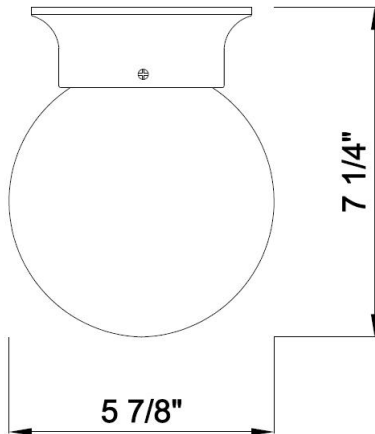

9211710

FLCLGLOBE6BN

FLUSH MOUNT

## PRODUCT SPECIFICATIONS

|                           |                                   |
|---------------------------|-----------------------------------|
| <b>FEATURES</b>           | <b>1 Light Flushmount - Globe</b> |
| <b>Part Number</b>        | FLCLGLOBE6BN                      |
| <b>Finish</b>             | Brushed Nickel                    |
| <b>Shade/Glass Type</b>   | Opal White                        |
| <b>Product Dimensions</b> | 5-7/8" Dia. x 7-1/4" H            |
| <b>Product Weight</b>     | 0.79 lbs                          |
| <b>Bulb Type</b>          | A                                 |
| <b>Bulb Base</b>          | E26 Medium                        |
| <b>Sockets</b>            | 1 x 60W                           |
| <b>Bulb Included</b>      | No                                |
| <b>Wattage</b>            | 60W                               |
| <b>Voltage</b>            | 120V                              |
| <b>Product Material</b>   | Steel,Glass                       |
| <b>Location Listing</b>   | Dry                               |
| <b>Certifications</b>     | ETL                               |

### FLCLGLOBE6BN

- 1 Light Flushmount - Globe
- Use one 60W medium base lamp max
- 1 Year Warranty
- Lamp not included
- Brushed Nickel

### SPECIFICATION:

Light Fixture shall be 9211710/FLCLGLOBE6BN, 1 Light Flush Mount Globe