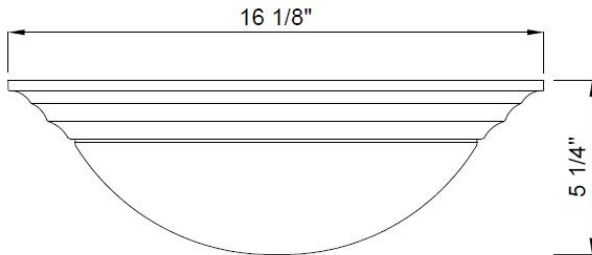

9211709

FLCLTWIST16BN

FLUSH MOUNT

PRODUCT SPECIFICATIONS

FEATURES	3 Light 16" Flushmount - Twist and Lock Glass
Part Number	FLCLTWIST16BN
Finish	Brushed Nickel
Shade/Glass Type	Alabaster
Product Dimensions	16-1/8" Dia. x 5-1/4" H
Product Weight	5.98 lbs
Bulb Type	A
Bulb Base	E26 Medium
Sockets	3 x 60W
Bulbs Included	No
Wattage	60W
Voltage	120V
Product Material	Steel, Glass
Location Listing	Dry
Certifications	ETL

FLCLTWIST16BN

- 3 Light Flushmount - Twist and Lock Glass
- Use three 60W medium base lamp max
- 1 Year Warranty
- Lamp not included
- Brushed Nickel

SPECIFICATION:

Light Fixture shall be 9211709/FLCLTWIST16BN, 16" Flush Mount - Twist and Lock Glass