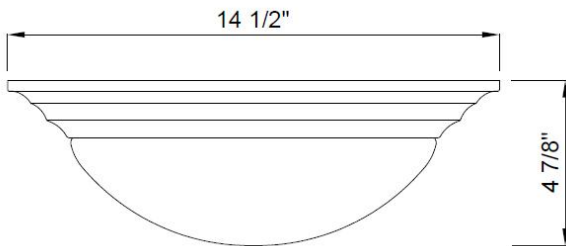

9211707

FLCLTWIST14BN

FLUSH MOUNT

## PRODUCT SPECIFICATIONS

<b>FEATURES</b>	<b>2 Light 14" Flushmount - Twist and Lock Glass</b>
<b>Part Number</b>	FLCLTWIST14BN
<b>Finish</b>	Brushed Nickel
<b>Shade/Glass Type</b>	Alabaster
<b>Product Dimensions</b>	14-1/2" Dia. x 4-7/8" H
<b>Product Weight</b>	3.78 lbs
<b>Bulb Type</b>	A
<b>Bulb Base</b>	E26 Medium
<b>Sockets</b>	2 x 60W
<b>Bulbs Included</b>	No
<b>Wattage</b>	60W
<b>Voltage</b>	120V
<b>Product Material</b>	Steel, Glass
<b>Location Listing</b>	Dry
<b>Certifications</b>	ETL

### SPECIFICATION:

Light Fixture shall be 9211707/FLCLTWIST14BN, 14" Flush Mount - Twist and Lock Glass