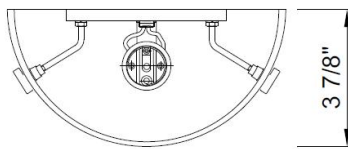

9211703

FLWL100BNORB

INDOOR WALL SCONCE

## PRODUCT SPECIFICATIONS

FEATURES	Indoor Wall Sconce
Part Number	FLWL100BNORB
Number of Lights	1
Finish	Brushed Nickel/Oil Rubbed Bronze
Shade/Glass Type	Satin Etched
Product Dimensions	7-7/8" W x 8-1/8" H
Extension	3-7/8"
Backplate Dimensions	4-3/4" W x 5-3/8" H
Product Weight	2.05 lbs
Bulb Type	A
Bulb Base	E26 Medium
Sockets	1 x 100W
Bulb Included	No
Wattage	100W
Voltage	120V
Mounting Position	Wall Mount - Up Only
Product Material	Steel, Glass
Location Listing	Damp
Certifications	UL