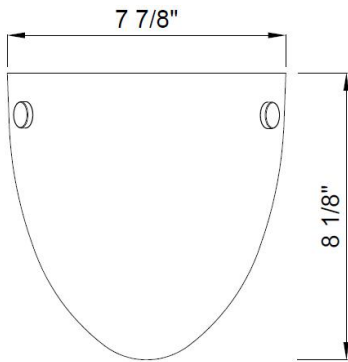

9211703

FLWL100BNORB

INDOOR WALL SCONCE

## PRODUCT SPECIFICATIONS

FEATURES	Indoor Wall Sconce
Part Number	FLWL100BNORB
Number of Lights	1
Finish	Brushed Nickel/Oil Rubbed Bronze
Shade/Glass Type	Satin Etched
Product Dimensions	7-7/8" W x 8-1/8" H
Extension	3-7/8"
Backplate Dimensions	4-3/4" W x 5-3/8" H
Product Weight	2.05 lbs
Bulb Type	A
Bulb Base	E26 Medium
Sockets	1 x 100W
Bulb Included	No
Wattage	100W
Voltage	120V
Mounting Position	Wall Mount - Up Only
Product Material	Steel, Glass
Location Listing	Damp
Certifications	UL