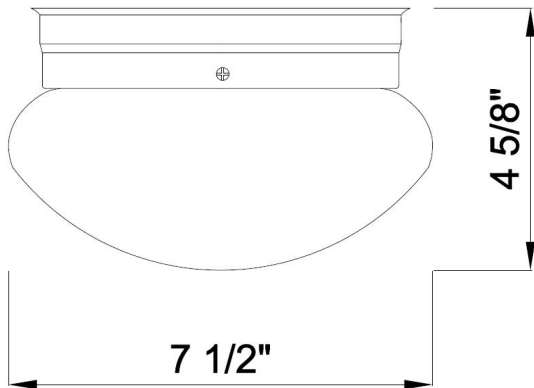

## PRODUCT SPECIFICATIONS

|                           |                                      |
|---------------------------|--------------------------------------|
| <b>FEATURES</b>           | <b>1 Light Flushmount - Mushroom</b> |
| <b>Part Number</b>        | FLCLMUSH6BN                          |
| <b>Finish</b>             | Brushed Nickel                       |
| <b>Shade/Glass Type</b>   | Opal White                           |
| <b>Product Dimensions</b> | 7-1/2" Dia. x 4-5/8" H               |
| <b>Product Weight</b>     | 1.01 lbs                             |
| <b>Bulb Type</b>          | A                                    |
| <b>Bulb Base</b>          | E26 Medium                           |
| <b>Sockets</b>            | 1 x 60W                              |
| <b>Bulb Included</b>      | No                                   |
| <b>Wattage</b>            | 60W                                  |
| <b>Voltage</b>            | 120V                                 |
| <b>Product Material</b>   | Steel, Glass                         |
| <b>Location Listing</b>   | Dry                                  |
| <b>Certifications</b>     | UL                                   |