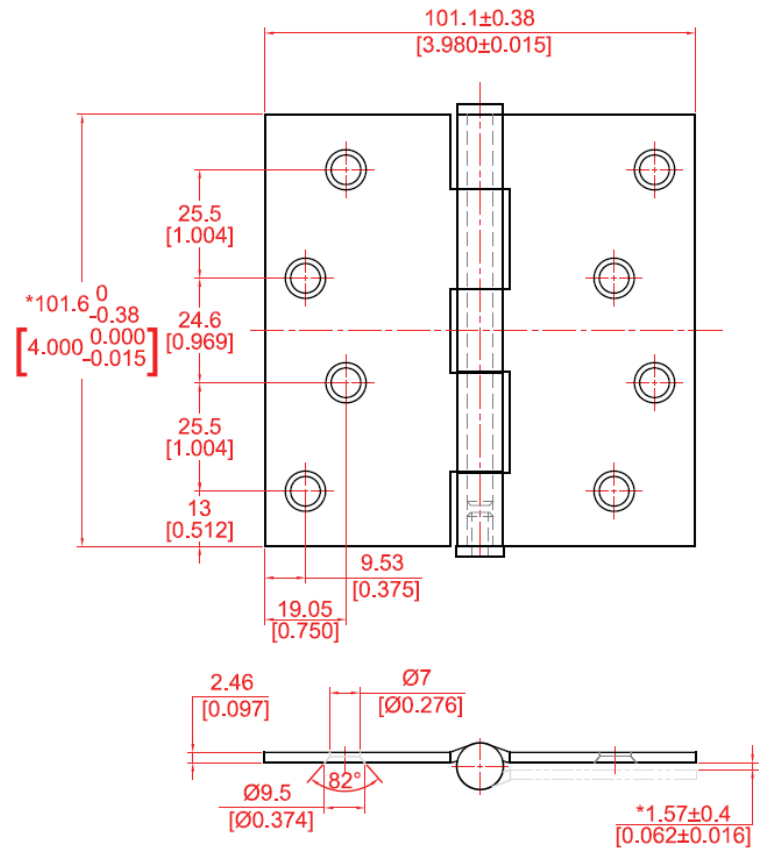

HDH402 SERIES
4" DOOR HINGE
PLAIN BEARING
SQUARE CORNER

Available Finishes:

US15
Satin Nickel

Matte Black

US26
Polished Chrome

FEATURES:

- Masonite hole pattern
- Two button removable pin
- Greased pins for smooth quiet operation
- #9 x 1" T-17 self drilling flat head phillips wood screws included
- Material: Steel

Finish	3-Pack
Satin Nickel US15	HDH4023U15
Polished Chrome U26	HDH4023U26
Matte Black US19	HDH4023U19

FIT FOR #9 SCREW

WARRANTY:

- Limited Five-Year Mechanical Warranty
- Limited One-Year Finish Warranty