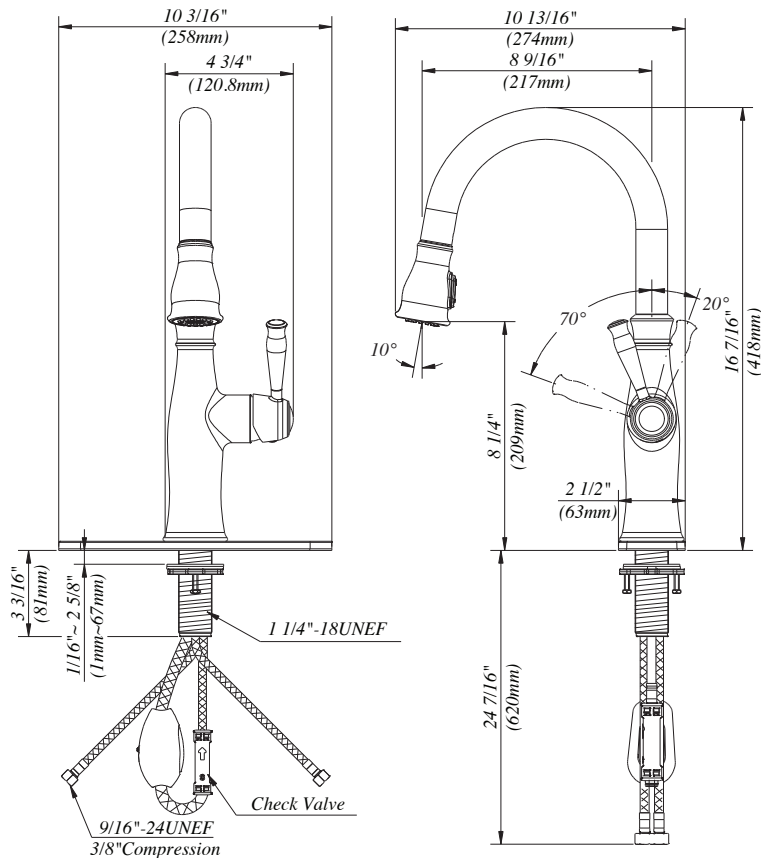

MISENO

Style comes home

Single Handle Pull-down Kitchen Faucet

Finish : MN0381PBCP (Polished Chrome)

Finish : MN0381PBSSP (PVD Stainless Steel)

Finish : MN0381PBORB (Oil Rubbed Bronze)

Features

- Lead free brass body
- Ceramic cartridge
- With inlet hoses
- Optional deck plate included
- Spray force spray head
- Max. flow rate: 1.75 gpm (6.6 L/min) at 60 psi

Codes and Standards

Specified model meets or exceeds:

- IAPMO/cUPC
- NSF 61-9
- NSF/ANSI 372
- ADA

Installation Notes

- Cover your drain to avoid losing parts.
- The fittings should be installed by the licensed plumber of the State.
- When installing flexible hose, please note: there should be no torsion or deformation; do not fold into Shape V or L; do not use if there is any crack or deformation.