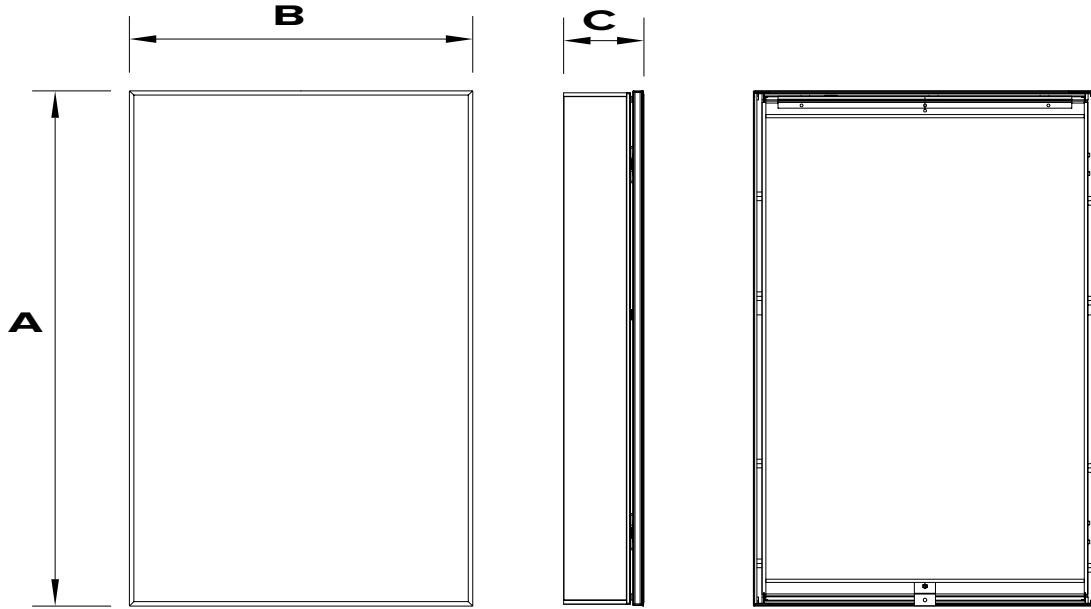

MISENO

Specification-sheet

**Model: MNO3023MCBN,MNO3615MCBN,MNO2620MCBN,
MNO2016MCBN,MNO2630MCBN,**

FEATURES

- Dual mount: surface or recessed
- Bevel edging on mirror (1/2")
- Internal mirrors on back panel & door
- Reversible door for left or right install
- Adjustable glass shelves
- Slow close hinges
- Includes all mounting hardware
- Back 5mm silver mirror

MISENO

Specification-sheet

Model: MNO3023MCBN, MNO3615MCBN, MNO2620MCBN,
MNO2016MCBN, MNO2630MCBN,

Model #	A	B	C
MNO3023MCBN	30"	23"	4 3/4"
MNO3615MCBN	36"	15"	4 3/4"
MNO2620MCBN	26"	20"	4 3/4"
MNO2016MCBN	20"	16"	4 3/4"
MNO2630MCBN	26"	30"	4 3/4"