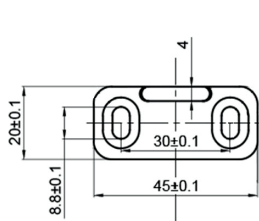

Non-Mortise Floor Guide