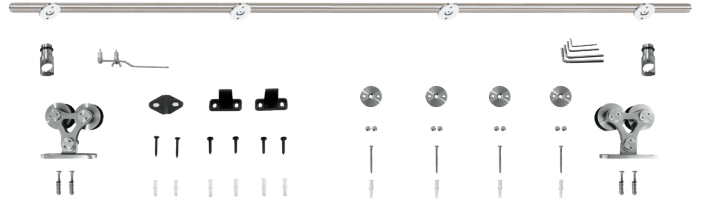

HBD6065X78

BARN DOOR HARDWARE KIT - ROUND RAIL TWIN WHEELS TOP MOUNT

For Doors up to 36" W
 Rail Length: 78-3/4"

Available Finishes:

Stainless

FEATURES:

- POM Wheel - 2.17" Diameter
- Steel 1-1/4" Diameter Roller Bearings
- Track Size: 1" Diameter Stainless Steel, 78-3/4"
- Strap Size: 5/16" Steel, 4-1/3" x 1-1/5"
- Material: Stainless Steel

BOM:

- Round Rod Rail 78.75" w/ Mounts (1)
- Round Rod Rail Mount Disk (4)
- Barrel Round Rod Door Stop (2)
- RD Rod Top Mount 2 Wheel Hanger (2)
- Mortised Door Guide (1) with Screws ST4.2 x 25mm (2) Anchor $\phi 6$ (2)
- Non-Mortised Door Guide (2) with Screws ST4.2 x 25mm (4) Anchor $\phi 6$ (4)
- Rail Disk Mounting Wood Screw ST4.8 x 50mm (4)
- Rail mounting Machine Screw M6 x 12mm (8)
- Hanger Mount Screw M6 x 30mm (4)
- Hanger Mount Insert Nut M6 x 25mm (4)
- Allen Wrench M5 for Rail Hangers (1)
- Allen Wrench M3 for Door Stops (1)
- Allen Wrench M6 for Rail Hanger Inset Nut
- Allen Wrench M4 for Rail Hanger Screw
- Installation Instructions

DRAWINGS:

RD Rod Top Mount 2 Wheel Hanger

Non-Mortise Floor Guide

Mortise Floor Guide

HBD6065X78

BARN DOOR HARDWARE KIT - ROUND RAIL TWIN WHEELS TOP MOUNT

DRAWINGS:

Round Rod Rail 78.75" MTs

Round Rod Rail Mount Disk

Round Rod Door Stop 2