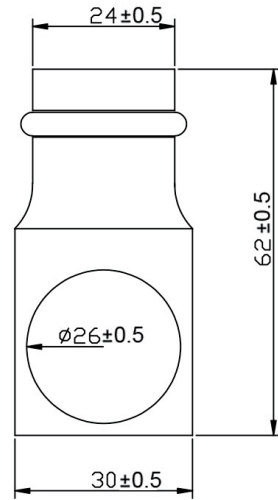

Round Rod Door Stop 2