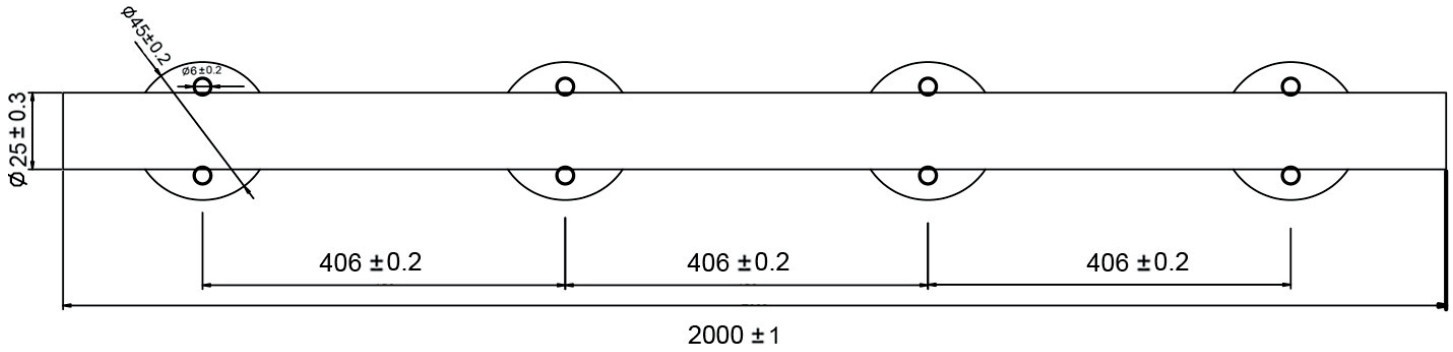

HBD6065X78

BARN DOOR HARDWARE KIT - ROUND RAIL TWIN WHEELS TOP MOUNT

For Doors up to 36" W
 Rail Length: 78-3/4"

Available Finishes:

Stainless

FEATURES:

- POM Wheel - 2.17" Diameter
- Steel 1-1/4" Diameter Roller Bearings
- Track Size: 1" Diameter Stainless Steel, 78-3/4"
- Strap Size: 5/16" Steel, 4-1/3" x 1-1/5"
- Material: Stainless Steel

BOM:

- Round Rod Rail 78.75" w/ Mounts (1)
- Round Rod Rail Mount Disk (4)
- Barrel Round Rod Door Stop (2)
- RD Rod Top Mount 2 Wheel Hanger (2)
- Mortised Door Guide (1) with Screws ST4.2 x 25mm (2) Anchor $\phi 6$ (2)
- Non-Mortised Door Guide (2) with Screws ST4.2 x 25mm (4) Anchor $\phi 6$ (4)
- Rail Disk Mounting Wood Screw ST4.8 x 50mm (4)
- Rail mounting Machine Screw M6 x 12mm (8)
- Hanger Mount Screw M6 x 30mm (4)
- Hanger Mount Insert Nut M6 x 25mm (4)
- Allen Wrench M5 for Rail Hangers (1)
- Allen Wrench M3 for Door Stops (1)
- Allen Wrench M6 for Rail Hanger Inset Nut
- Allen Wrench M4 for Rail Hanger Screw
- Installation Instructions

DRAWINGS:

RD Rod Top Mount 2 Wheel Hanger

Non-Mortise Floor Guide

Mortise Floor Guide

HBD6065X78

BARN DOOR HARDWARE KIT - ROUND RAIL TWIN WHEELS TOP MOUNT

DRAWINGS:

Round Rod Rail 78.75" MTs