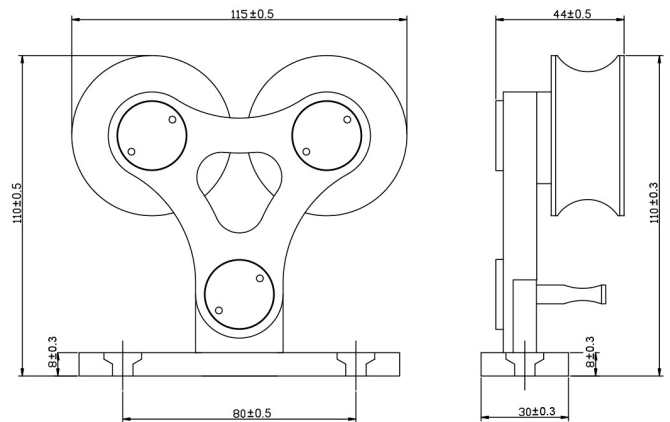

HBD6065X78

BARN DOOR HARDWARE KIT - ROUND RAIL TWIN WHEELS TOP MOUNT

For Doors up to 36" W
 Rail Length: 78-3/4"

Available Finishes:

Stainless

FEATURES:

- POM Wheel - 2.17" Diameter
- Steel 1-1/4" Diameter Roller Bearings
- Track Size: 1" Diameter Stainless Steel, 78-3/4"
- Strap Size: 5/16" Steel, 4-1/3" x 1-1/5"
- Material: Stainless Steel

BOM:

- Round Rod Rail 78.75" w/ Mounts (1)
- Round Rod Rail Mount Disk (4)
- Barrel Round Rod Door Stop (2)
- RD Rod Top Mount 2 Wheel Hanger (2)
- Mortised Door Guide (1) with Screws ST4.2 x 25mm (2) Anchor $\phi 6$ (2)
- Non-Mortised Door Guide (2) with Screws ST4.2 x 25mm (4) Anchor $\phi 6$ (4)
- Rail Disk Mounting Wood Screw ST4.8 x 50mm (4)
- Rail mounting Machine Screw M6 x 12mm (8)
- Hanger Mount Screw M6 x 30mm (4)
- Hanger Mount Insert Nut M6 x 25mm (4)
- Allen Wrench M5 for Rail Hangers (1)
- Allen Wrench M3 for Door Stops (1)
- Allen Wrench M6 for Rail Hanger Inset Nut
- Allen Wrench M4 for Rail Hanger Screw
- Installation Instructions

DRAWINGS:

RD Rod Top Mount 2 Wheel Hanger

Non-Mortise Floor Guide

Mortise Floor Guide

HBD6065X78

BARN DOOR HARDWARE KIT - ROUND RAIL TWIN WHEELS TOP MOUNT

DRAWINGS:

Round Rod Rail 78.75" MTs