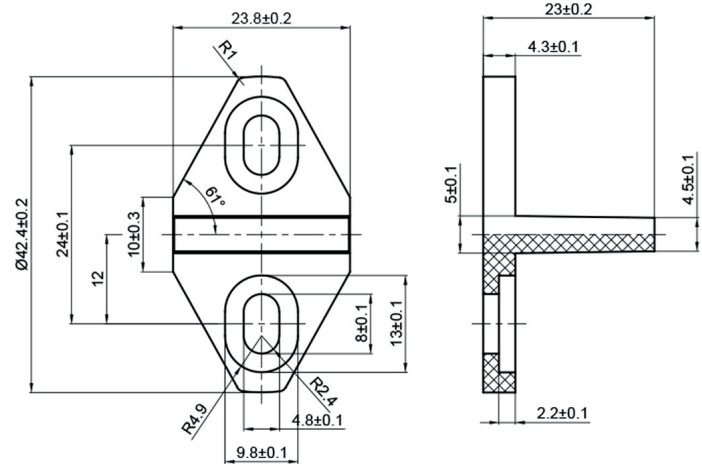

HBD6065X78

BARN DOOR HARDWARE KIT - ROUND RAIL TWIN WHEELS TOP MOUNT

For Doors up to 36" W
 Rail Length: 78-3/4"

Available Finishes:

Stainless

FEATURES:

- POM Wheel - 2.17" Diameter
- Steel 1-1/4" Diameter Roller Bearings
- Track Size: 1" Diameter Stainless Steel, 78-3/4"
- Strap Size: 5/16" Steel, 4-1/3" x 1-1/5"
- Material: Stainless Steel

BOM:

- Round Rod Rail 78.75" w/ Mounts (1)
- Round Rod Rail Mount Disk (4)
- Barrel Round Rod Door Stop (2)
- RD Rod Top Mount 2 Wheel Hanger (2)
- Mortised Door Guide (1) with Screws ST4.2 x 25mm (2) Anchor $\phi 6$ (2)
- Non-Mortised Door Guide (2) with Screws ST4.2 x 25mm (4) Anchor $\phi 6$ (4)
- Rail Disk Mounting Wood Screw ST4.8 x 50mm (4)
- Rail mounting Machine Screw M6 x 12mm (8)
- Hanger Mount Screw M6 x 30mm (4)
- Hanger Mount Insert Nut M6 x 25mm (4)
- Allen Wrench M5 for Rail Hangers (1)
- Allen Wrench M3 for Door Stops (1)
- Allen Wrench M6 for Rail Hanger Inset Nut
- Allen Wrench M4 for Rail Hanger Screw
- Installation Instructions

DRAWINGS:

RD Rod Top Mount 2 Wheel Hanger

Non-Mortise Floor Guide

Mortise Floor Guide

HBD6065X78

BARN DOOR HARDWARE KIT - ROUND RAIL TWIN WHEELS TOP MOUNT

DRAWINGS:

Round Rod Rail 78.75" MTs