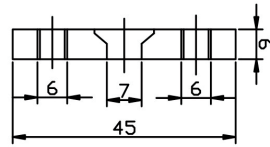

Round Rod Door Stop 2