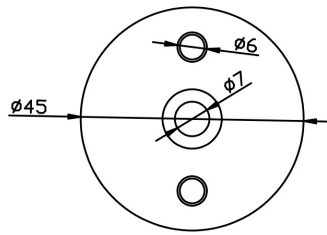

HBD6065X78

BARN DOOR HARDWARE KIT - ROUND RAIL TWIN WHEELS TOP MOUNT

For Doors up to 36" W
 Rail Length: 78-3/4"

Available Finishes:

Stainless

FEATURES:

- POM Wheel - 2.17" Diameter
- Steel 1-1/4" Diameter Roller Bearings
- Track Size: 1" Diameter Stainless Steel, 78-3/4"
- Strap Size: 5/16" Steel, 4-1/3" x 1-1/5"
- Material: Stainless Steel

BOM:

- Round Rod Rail 78.75" w/ Mounts (1)
- Round Rod Rail Mount Disk (4)
- Barrel Round Rod Door Stop (2)
- RD Rod Top Mount 2 Wheel Hanger (2)
- Mortised Door Guide (1) with Screws ST4.2 x 25mm (2) Anchor $\phi 6$ (2)
- Non-Mortised Door Guide (2) with Screws ST4.2 x 25mm (4) Anchor $\phi 6$ (4)
- Rail Disk Mounting Wood Screw ST4.8 x 50mm (4)
- Rail mounting Machine Screw M6 x 12mm (8)
- Hanger Mount Screw M6 x 30mm (4)
- Hanger Mount Insert Nut M6 x 25mm (4)
- Allen Wrench M5 for Rail Hangers (1)
- Allen Wrench M3 for Door Stops (1)
- Allen Wrench M6 for Rail Hanger Inset Nut
- Allen Wrench M4 for Rail Hanger Screw
- Installation Instructions

DRAWINGS:

RD Rod Top Mount 2 Wheel Hanger

Non-Mortise Floor Guide

Mortise Floor Guide

HBD6065X78

BARN DOOR HARDWARE KIT - ROUND RAIL TWIN WHEELS TOP MOUNT

DRAWINGS:

Round Rod Rail 78.75" MTs