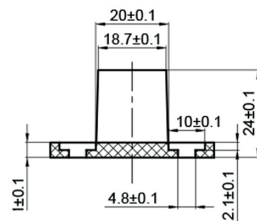

HBD6065X78

BARN DOOR HARDWARE KIT - ROUND RAIL TWIN WHEELS TOP MOUNT

For Doors up to 36" W
 Rail Length: 78-3/4"

Available Finishes:

Stainless

FEATURES:

- POM Wheel - 2.17" Diameter
- Steel 1-1/4" Diameter Roller Bearings
- Track Size: 1" Diameter Stainless Steel, 78-3/4"
- Strap Size: 5/16" Steel, 4-1/3" x 1-1/5"
- Material: Stainless Steel

BOM:

- Round Rod Rail 78.75" w/ Mounts (1)
- Round Rod Rail Mount Disk (4)
- Barrel Round Rod Door Stop (2)
- RD Rod Top Mount 2 Wheel Hanger (2)
- Mortised Door Guide (1) with Screws ST4.2 x 25mm (2) Anchor $\phi 6$ (2)
- Non-Mortised Door Guide (2) with Screws ST4.2 x 25mm (4) Anchor $\phi 6$ (4)
- Rail Disk Mounting Wood Screw ST4.8 x 50mm (4)
- Rail mounting Machine Screw M6 x 12mm (8)
- Hanger Mount Screw M6 x 30mm (4)
- Hanger Mount Insert Nut M6 x 25mm (4)
- Allen Wrench M5 for Rail Hangers (1)
- Allen Wrench M3 for Door Stops (1)
- Allen Wrench M6 for Rail Hanger Inset Nut
- Allen Wrench M4 for Rail Hanger Screw
- Installation Instructions

DRAWINGS:

RD Rod Top Mount 2 Wheel Hanger

Non-Mortise Floor Guide

Mortise Floor Guide

HBD6065X78

BARN DOOR HARDWARE KIT - ROUND RAIL TWIN WHEELS TOP MOUNT

DRAWINGS:

Round Rod Rail 78.75" MTs