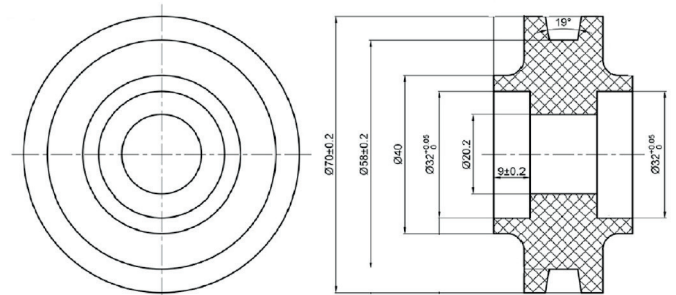

Standard Wheel