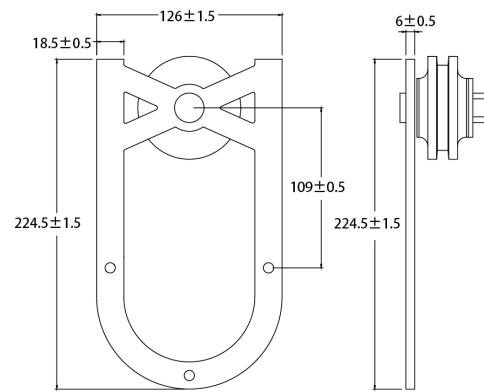

HBD5044X96

BARN DOOR HARDWARE KIT - HOOP STRAP

For Doors up to 48" W
Rail Length: 96"

Available Finishes:

Black

FEATURES:

- POM Wheel - 2-3/4" Diameter
- Steel 1-1/4" Diameter Roller Bearings
- Track Size: 1/4" Steel, 1-1/2" x 96"
- Strap Size: 1/4" Steel, 8-3/4" x 3/4"
- Material: Steel

BOM:

- Rail 96" Long, Pre-Drilled for Mounting (1)
- Rail Spacer (6)
- Rail Mount Lag Bolts M8 x 90mm (6)
- Rail Mount Washer M8 (6)
- Hoop Strap Hangers (2)
- Hanger Mounting Screws M6 x 40mm (6)
- Mortised Door Guide (1) with Screws ST4.2 x 25mm (2) Anchor $\phi 6$ (2)
- Non-Mortised Door Guide (2) with Screws ST4.2 x 25mm (4) Anchor $\phi 6$ (4)
- Anti Jump Disk with Screws ST4 x 25mm (2)
- Rail Door Stops Standard (2)
- Allen Wrench M2 for Door Stops (1)

DRAWINGS:

Hoop Strap Hanger - Standard Wheel

Standard Wheel

Mortise Floor Guide

Non-Mortise Floor Guide

HBD5044X96

BARN DOOR HARDWARE KIT - HOOP STRAP

DRAWINGS: