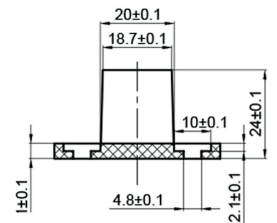

HBD5044X96

BARN DOOR HARDWARE KIT - HOOP STRAP

For Doors up to 48" W
Rail Length: 96"

Available Finishes:

Black

FEATURES:

- POM Wheel - 2-3/4" Diameter
- Steel 1-1/4" Diameter Roller Bearings
- Track Size: 1/4" Steel, 1-1/2" x 96"
- Strap Size: 1/4" Steel, 8-3/4" x 3/4"
- Material: Steel

DRAWINGS:

Hoop Strap Hanger - Standard Wheel

Standard Wheel

Mortise Floor Guide

Non-Mortise Floor Guide

HBD5044X96

BARN DOOR HARDWARE KIT - HOOP STRAP

DRAWINGS:

Flat Rail 96"

Track Lag Bolt

Flat Rail Spacer

Flat Rail Stop Standard

Anti Jump Disk