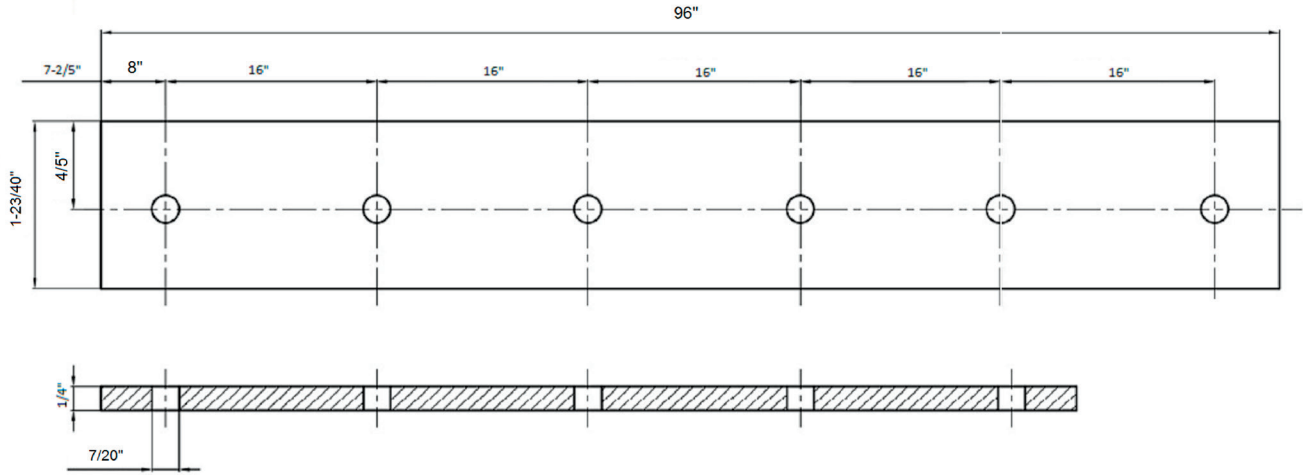

HBD5044X96

BARN DOOR HARDWARE KIT - HOOP STRAP

For Doors up to 48" W
Rail Length: 96"

Available Finishes:

Black

FEATURES:

- POM Wheel - 2-3/4" Diameter
- Steel 1-1/4" Diameter Roller Bearings
- Track Size: 1/4" Steel, 1-1/2" x 96"
- Strap Size: 1/4" Steel, 8-3/4" x 3/4"
- Material: Steel

BOM:

- Rail 96" Long, Pre-Drilled for Mounting (1)
- Rail Spacer (6)
- Rail Mount Lag Bolts M8 x 90mm (6)
- Rail Mount Washer M8 (6)
- Hoop Strap Hangers (2)
- Hanger Mounting Screws M6 x 40mm (6)
- Mortised Door Guide (1) with Screws ST4.2 x 25mm (2) Anchor $\phi 6$ (2)
- Non-Mortised Door Guide (2) with Screws ST4.2 x 25mm (4) Anchor $\phi 6$ (4)
- Anti Jump Disk with Screws ST4 x 25mm (2)
- Rail Door Stops Standard (2)
- Allen Wrench M2 for Door Stops (1)

DRAWINGS:

Hoop Strap Hanger - Standard Wheel

Standard Wheel

Mortise Floor Guide

Non-Mortise Floor Guide

HBD5044X96

BARN DOOR HARDWARE KIT - HOOP STRAP

DRAWINGS:

Flat Rail 96"

Track Lag Bolt

Flat Rail Spacer

Flat Rail Stop Standard

Anti Jump Disk