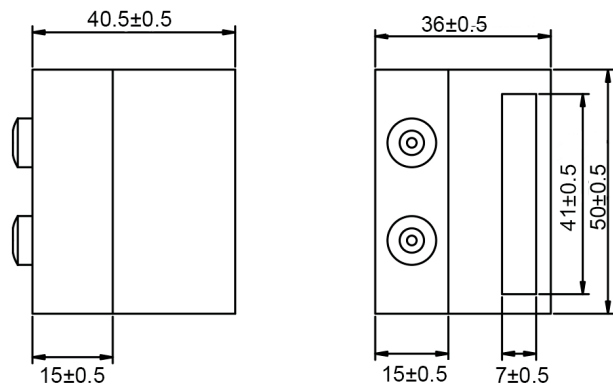

HBD5044X96

BARN DOOR HARDWARE KIT - HOOP STRAP

For Doors up to 48" W
Rail Length: 96"

Available Finishes:

Black

FEATURES:

- POM Wheel - 2-3/4" Diameter
- Steel 1-1/4" Diameter Roller Bearings
- Track Size: 1/4" Steel, 1-1/2" x 96"
- Strap Size: 1/4" Steel, 8-3/4" x 3/4"
- Material: Steel

BOM:

- Rail 96" Long, Pre-Drilled for Mounting (1)
- Rail Spacer (6)
- Rail Mount Lag Bolts M8 x 90mm (6)
- Rail Mount Washer M8 (6)
- Hoop Strap Hangers (2)
- Hanger Mounting Screws M6 x 40mm (6)
- Mortised Door Guide (1) with Screws ST4.2 x 25mm (2) Anchor $\phi 6$ (2)
- Non-Mortised Door Guide (2) with Screws ST4.2 x 25mm (4) Anchor $\phi 6$ (4)
- Anti Jump Disk with Screws ST4 x 25mm (2)
- Rail Door Stops Standard (2)
- Allen Wrench M2 for Door Stops (1)

DRAWINGS:

Hoop Strap Hanger - Standard Wheel

Standard Wheel

Mortise Floor Guide

Non-Mortise Floor Guide

HBD5044X96

BARN DOOR HARDWARE KIT - HOOP STRAP

DRAWINGS:

Flat Rail 96"

Track Lag Bolt

Flat Rail Spacer

Flat Rail Stop Standard

Anti Jump Disk