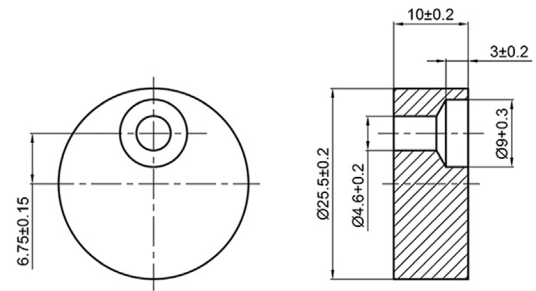

HBD5044X96

BARN DOOR HARDWARE KIT - HOOP STRAP

For Doors up to 48" W
Rail Length: 96"

Available Finishes:

Black

FEATURES:

- POM Wheel - 2-3/4" Diameter
- Steel 1-1/4" Diameter Roller Bearings
- Track Size: 1/4" Steel, 1-1/2" x 96"
- Strap Size: 1/4" Steel, 8-3/4" x 3/4"
- Material: Steel

DRAWINGS:

Hoop Strap Hanger - Standard Wheel

Standard Wheel

Mortise Floor Guide

Non-Mortise Floor Guide

HBD5044X96

BARN DOOR HARDWARE KIT - HOOP STRAP

DRAWINGS:

Flat Rail 96"

Track Lag Bolt

Flat Rail Spacer

Flat Rail Stop Standard

Anti Jump Disk