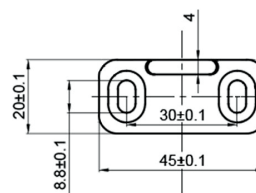

HBD5044X96

BARN DOOR HARDWARE KIT - HOOP STRAP

For Doors up to 48" W
Rail Length: 96"

Available Finishes:

Black

FEATURES:

- POM Wheel - 2-3/4" Diameter
- Steel 1-1/4" Diameter Roller Bearings
- Track Size: 1/4" Steel, 1-1/2" x 96"
- Strap Size: 1/4" Steel, 8-3/4" x 3/4"
- Material: Steel

BOM:

- Rail 96" Long, Pre-Drilled for Mounting (1)
- Rail Spacer (6)
- Rail Mount Lag Bolts M8 x 90mm (6)
- Rail Mount Washer M8 (6)
- Hoop Strap Hangers (2)
- Hanger Mounting Screws M6 x 40mm (6)
- Mortised Door Guide (1) with Screws ST4.2 x 25mm (2) Anchor $\phi 6$ (2)
- Non-Mortised Door Guide (2) with Screws ST4.2 x 25mm (4) Anchor $\phi 6$ (4)
- Anti Jump Disk with Screws ST4 x 25mm (2)
- Rail Door Stops Standard (2)
- Allen Wrench M2 for Door Stops (1)

DRAWINGS:

Hoop Strap Hanger - Standard Wheel

Standard Wheel

Mortise Floor Guide

Non-Mortise Floor Guide

HBD5044X96

BARN DOOR HARDWARE KIT - HOOP STRAP

DRAWINGS:

Flat Rail 96"

Track Lag Bolt

Flat Rail Spacer

Flat Rail Stop Standard

Anti Jump Disk