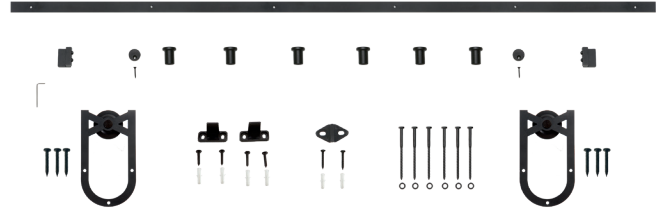

HBD5044X96

BARN DOOR HARDWARE KIT - HOOP STRAP

For Doors up to 48" W
Rail Length: 96"

Available Finishes:

Black

FEATURES:

- POM Wheel - 2-3/4" Diameter
- Steel 1-1/4" Diameter Roller Bearings
- Track Size: 1/4" Steel, 1-1/2" x 96"
- Strap Size: 1/4" Steel, 8-3/4" x 3/4"
- Material: Steel

BOM:

- Rail 96" Long, Pre-Drilled for Mounting (1)
- Rail Spacer (6)
- Rail Mount Lag Bolts M8 x 90mm (6)
- Rail Mount Washer M8 (6)
- Hoop Strap Hangers (2)
- Hanger Mounting Screws M6 x 40mm (6)
- Mortised Door Guide (1) with Screws ST4.2 x 25mm (2) Anchor $\phi 6$ (2)
- Non-Mortised Door Guide (2) with Screws ST4.2 x 25mm (4) Anchor $\phi 6$ (4)
- Anti Jump Disk with Screws ST4 x 25mm (2)
- Rail Door Stops Standard (2)
- Allen Wrench M2 for Door Stops (1)

DRAWINGS:

Hoop Strap Hanger - Standard Wheel

Standard Wheel

Mortise Floor Guide

Non-Mortise Floor Guide

HBD5044X96

BARN DOOR HARDWARE KIT - HOOP STRAP

DRAWINGS: