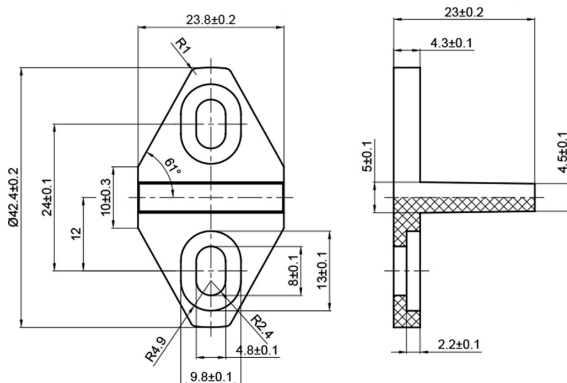

HBD5044X96

BARN DOOR HARDWARE KIT - HOOP STRAP

For Doors up to 48" W
Rail Length: 96"

Available Finishes:

Black

FEATURES:

- POM Wheel - 2-3/4" Diameter
- Steel 1-1/4" Diameter Roller Bearings
- Track Size: 1/4" Steel, 1-1/2" x 96"
- Strap Size: 1/4" Steel, 8-3/4" x 3/4"
- Material: Steel

BOM:

- Rail 96" Long, Pre-Drilled for Mounting (1)
- Rail Spacer (6)
- Rail Mount Lag Bolts M8 x 90mm (6)
- Rail Mount Washer M8 (6)
- Hoop Strap Hangers (2)
- Hanger Mounting Screws M6 x 40mm (6)
- Mortised Door Guide (1) with Screws ST4.2 x 25mm (2) Anchor $\phi 6$ (2)
- Non-Mortised Door Guide (2) with Screws ST4.2 x 25mm (4) Anchor $\phi 6$ (4)
- Anti Jump Disk with Screws ST4 x 25mm (2)
- Rail Door Stops Standard (2)
- Allen Wrench M2 for Door Stops (1)

DRAWINGS:

Hoop Strap Hanger - Standard Wheel

Standard Wheel

Mortise Floor Guide

Non-Mortise Floor Guide

HBD5044X96

BARN DOOR HARDWARE KIT - HOOP STRAP

DRAWINGS: