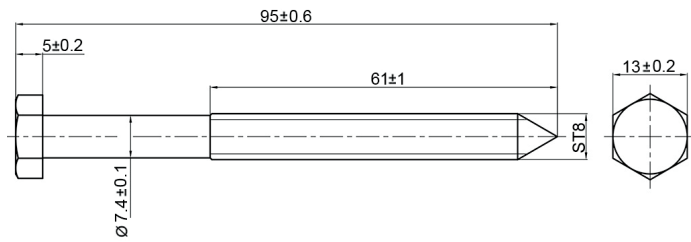

Track Lag Bolt