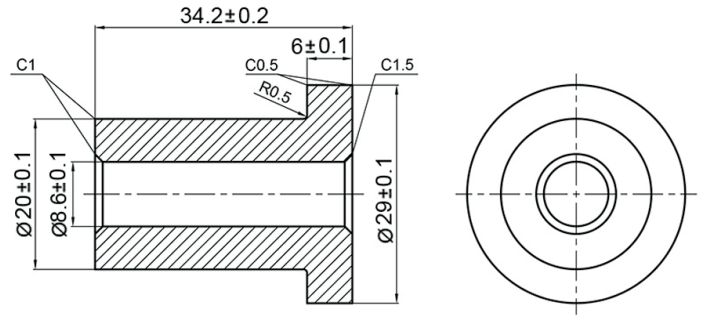

Flat Rail Spacer