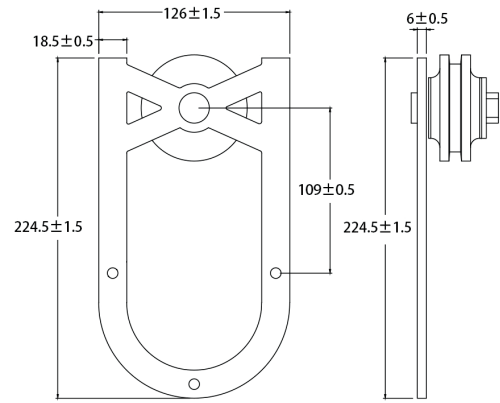

HBD5044X60

BARN DOOR HARDWARE KIT - HOOP STRAP

For Doors up to 30" W
Rail Length: 60"

Available Finishes:

Black

FEATURES:

- POM Wheel - 2-3/4" Diameter
- Steel 1-1/4" Diameter Roller Bearings
- Track Size: 1/4" Steel, 1-1/2" x 60"
- Strap Size: 1/4" Steel, 8-3/4" x 3/4"
- Material: Steel

BOM:

- Rail 60" Long, Pre-Drilled for Mounting (1)
- Rail Spacer (4)
- Rail Mount Lag Bolts M8 x 90mm (4)
- Rail Mount Washer M8 (4)
- Hoop Strap Hangers (2)
- Hanger Mounting Screws M6 x 40mm (6)
- Mortised Door Guide (1) with Screws ST4.2 x 25mm (2) Anchor $\phi 6$ (2)
- Non-Mortised Door Guide (2) with Screws ST4.2 x 25mm (4) Anchor $\phi 6$ (4)
- Anti Jump Disk with Screws ST4 x 25mm (2)
- Rail Door Stops Standard (2)
- Allen Wrench M2 for Door Stops (1)

DRAWINGS:

Hoop Strap Hanger - Standard Wheel

Standard Wheel

Mortise Floor Guide

Non-Mortise Floor Guide

HBD5044X60

BARN DOOR HARDWARE KIT - HOOP STRAP

DRAWINGS: