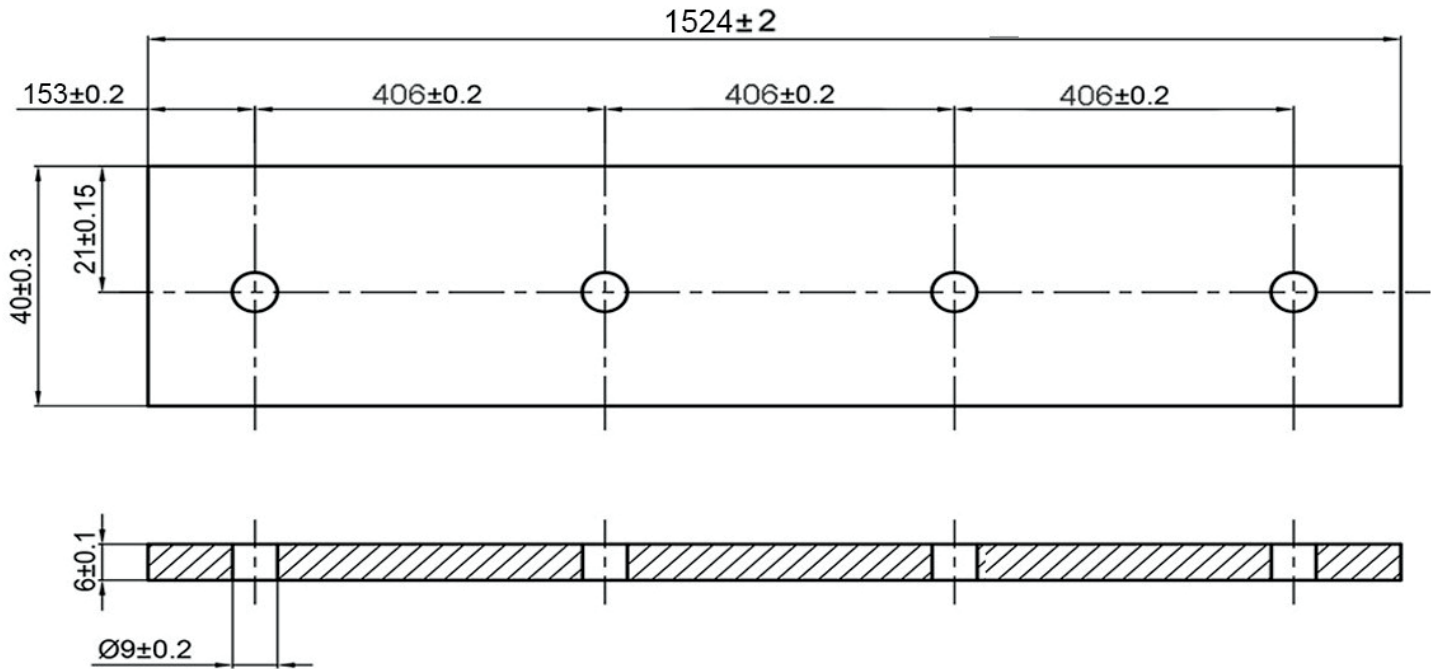

HBD5044X60

BARN DOOR HARDWARE KIT - HOOP STRAP

For Doors up to 30" W
Rail Length: 60"

Available Finishes:

Black

FEATURES:

- POM Wheel - 2-3/4" Diameter
- Steel 1-1/4" Diameter Roller Bearings
- Track Size: 1/4" Steel, 1-1/2" x 60"
- Strap Size: 1/4" Steel, 8-3/4" x 3/4"
- Material: Steel

BOM:

- Rail 60" Long, Pre-Drilled for Mounting (1)
- Rail Spacer (4)
- Rail Mount Lag Bolts M8 x 90mm (4)
- Rail Mount Washer M8 (4)
- Hoop Strap Hangers (2)
- Hanger Mounting Screws M6 x 40mm (6)
- Mortised Door Guide (1) with Screws ST4.2 x 25mm (2) Anchor $\phi 6$ (2)
- Non-Mortised Door Guide (2) with Screws ST4.2 x 25mm (4) Anchor $\phi 6$ (4)
- Anti Jump Disk with Screws ST4 x 25mm (2)
- Rail Door Stops Standard (2)
- Allen Wrench M2 for Door Stops (1)

DRAWINGS:

Hoop Strap Hanger - Standard Wheel

Standard Wheel

Mortise Floor Guide

Non-Mortise Floor Guide

HBD5044X60

BARN DOOR HARDWARE KIT - HOOP STRAP

DRAWINGS: