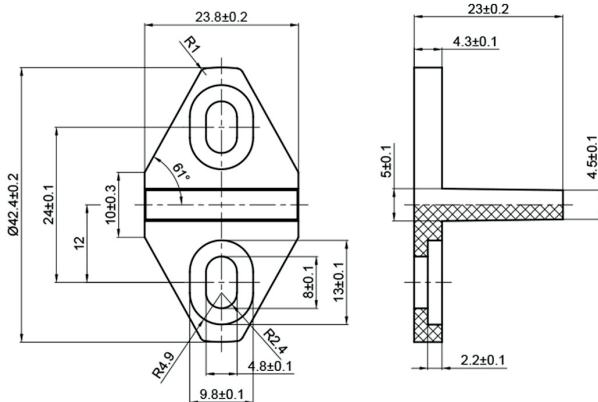

HBD5044X60

BARN DOOR HARDWARE KIT - HOOP STRAP

For Doors up to 30" W
Rail Length: 60"

Available Finishes:

Black

FEATURES:

- POM Wheel - 2-3/4" Diameter
- Steel 1-1/4" Diameter Roller Bearings
- Track Size: 1/4" Steel, 1-1/2" x 60"
- Strap Size: 1/4" Steel, 8-3/4" x 3/4"
- Material: Steel

BOM:

- Rail 60" Long, Pre-Drilled for Mounting (1)
- Rail Spacer (4)
- Rail Mount Lag Bolts M8 x 90mm (4)
- Rail Mount Washer M8 (4)
- Hoop Strap Hangers (2)
- Hanger Mounting Screws M6 x 40mm (6)
- Mortised Door Guide (1) with Screws ST4.2 x 25mm (2) Anchor $\phi 6$ (2)
- Non-Mortised Door Guide (2) with Screws ST4.2 x 25mm (4) Anchor $\phi 6$ (4)
- Anti Jump Disk with Screws ST4 x 25mm (2)
- Rail Door Stops Standard (2)
- Allen Wrench M2 for Door Stops (1)

DRAWINGS:

Hoop Strap Hanger - Standard Wheel

Standard Wheel

Mortise Floor Guide

Non-Mortise Floor Guide

HBD5044X60

BARN DOOR HARDWARE KIT - HOOP STRAP

DRAWINGS: