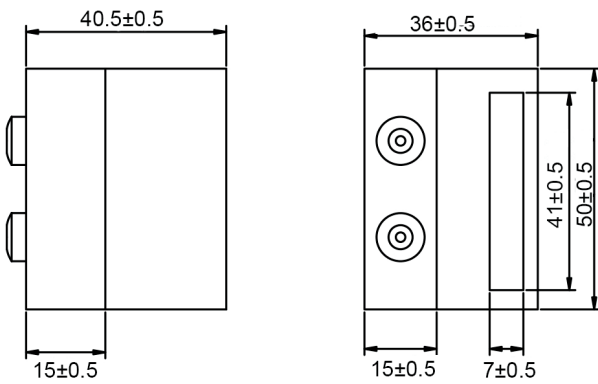

Flat Rail Stop Standard