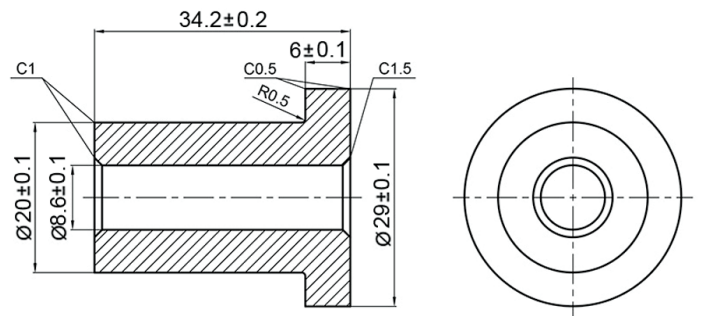

Flat Rail Spacer