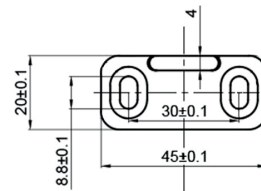

HBD5044X60

BARN DOOR HARDWARE KIT - HOOP STRAP

For Doors up to 30" W
Rail Length: 60"

Available Finishes:

Black

FEATURES:

- POM Wheel - 2-3/4" Diameter
- Steel 1-1/4" Diameter Roller Bearings
- Track Size: 1/4" Steel, 1-1/2" x 60"
- Strap Size: 1/4" Steel, 8-3/4" x 3/4"
- Material: Steel

BOM:

- Rail 60" Long, Pre-Drilled for Mounting (1)
- Rail Spacer (4)
- Rail Mount Lag Bolts M8 x 90mm (4)
- Rail Mount Washer M8 (4)
- Hoop Strap Hangers (2)
- Hanger Mounting Screws M6 x 40mm (6)
- Mortised Door Guide (1) with Screws ST4.2 x 25mm (2) Anchor $\phi 6$ (2)
- Non-Mortised Door Guide (2) with Screws ST4.2 x 25mm (4) Anchor $\phi 6$ (4)
- Anti Jump Disk with Screws ST4 x 25mm (2)
- Rail Door Stops Standard (2)
- Allen Wrench M2 for Door Stops (1)

DRAWINGS:

Hoop Strap Hanger - Standard Wheel

Standard Wheel

Mortise Floor Guide

Non-Mortise Floor Guide

HBD5044X60

BARN DOOR HARDWARE KIT - HOOP STRAP

DRAWINGS: