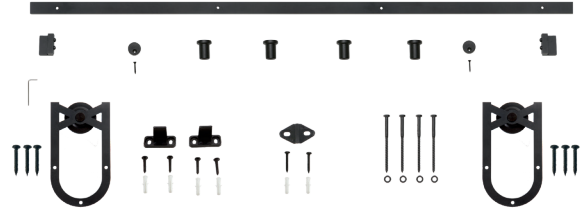

HBD5044X60

BARN DOOR HARDWARE KIT - HOOP STRAP

For Doors up to 30" W
Rail Length: 60"

Available Finishes:

Black

FEATURES:

- POM Wheel - 2-3/4" Diameter
- Steel 1-1/4" Diameter Roller Bearings
- Track Size: 1/4" Steel, 1-1/2" x 60"
- Strap Size: 1/4" Steel, 8-3/4" x 3/4"
- Material: Steel

BOM:

- Rail 60" Long, Pre-Drilled for Mounting (1)
- Rail Spacer (4)
- Rail Mount Lag Bolts M8 x 90mm (4)
- Rail Mount Washer M8 (4)
- Hoop Strap Hangers (2)
- Hanger Mounting Screws M6 x 40mm (6)
- Mortised Door Guide (1) with Screws ST4.2 x 25mm (2) Anchor $\phi 6$ (2)
- Non-Mortised Door Guide (2) with Screws ST4.2 x 25mm (4) Anchor $\phi 6$ (4)
- Anti Jump Disk with Screws ST4 x 25mm (2)
- Rail Door Stops Standard (2)
- Allen Wrench M2 for Door Stops (1)

DRAWINGS:

Hoop Strap Hanger - Standard Wheel

Standard Wheel

Mortise Floor Guide

Non-Mortise Floor Guide

HBD5044X60

BARN DOOR HARDWARE KIT - HOOP STRAP

DRAWINGS: