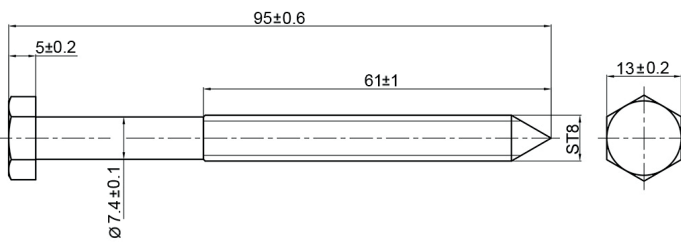

Track Lag Bolt