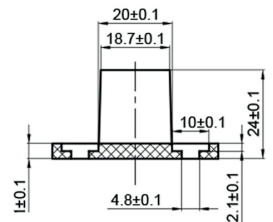

HBD5044X60

BARN DOOR HARDWARE KIT - HOOP STRAP

For Doors up to 30" W
Rail Length: 60"

Available Finishes:

Black

FEATURES:

- POM Wheel - 2-3/4" Diameter
- Steel 1-1/4" Diameter Roller Bearings
- Track Size: 1/4" Steel, 1-1/2" x 60"
- Strap Size: 1/4" Steel, 8-3/4" x 3/4"
- Material: Steel

DRAWINGS:

Hoop Strap Hanger - Standard Wheel

Standard Wheel

Mortise Floor Guide

Non-Mortise Floor Guide

HBD5044X60

BARN DOOR HARDWARE KIT - HOOP STRAP

DRAWINGS: