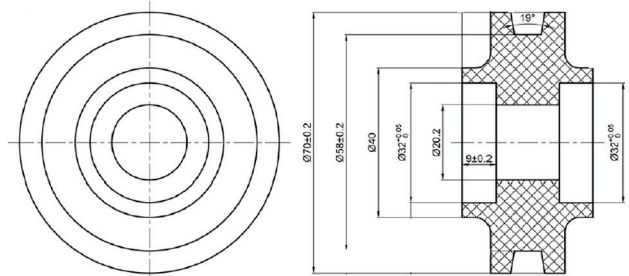

Standard Wheel