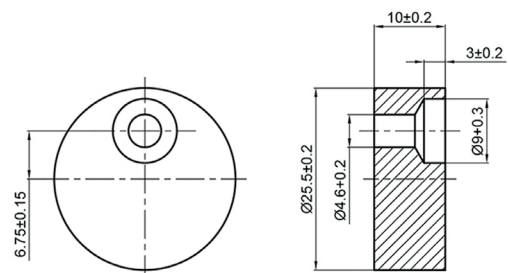

HBD5044X60

BARN DOOR HARDWARE KIT - HOOP STRAP

For Doors up to 30" W
Rail Length: 60"

Available Finishes:

Black

FEATURES:

- POM Wheel - 2-3/4" Diameter
- Steel 1-1/4" Diameter Roller Bearings
- Track Size: 1/4" Steel, 1-1/2" x 60"
- Strap Size: 1/4" Steel, 8-3/4" x 3/4"
- Material: Steel

DRAWINGS:

Hoop Strap Hanger - Standard Wheel

Standard Wheel

Mortise Floor Guide

Non-Mortise Floor Guide

HBD5044X60

BARN DOOR HARDWARE KIT - HOOP STRAP

DRAWINGS:

Flat Rail 60"

Track Lag Bolt

Flat Rail Spacer

Flat Rail Stop Standard

Anti Jump Disk