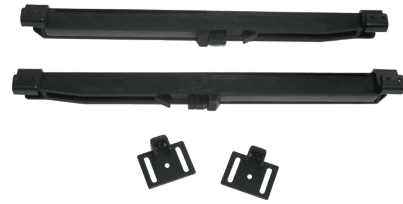

HBD5911

BARN DOOR HARDWARE - SOFT CLOSE ADAPTER KIT, LOW PROFILE

For Use with Flat Rails

Available Finishes:

Black

FEATURES:

- Keeps Door From Slamming when Opening and Closing
- Installs Concealed Behind the Rail
- Material: Steel/Nylon

BOM:

- Low Profile Soft Close Adapter Left Hand (1)
- Low Profile Soft Close Adapter Right Hand (1)
- Low Profile Soft Close Trigger (2)
- Trigger Screws ST4 x 25mm (6)
- Cone-point Set screws M5 x 5mm (8)
- Allen Wrench For Set Screws (1)