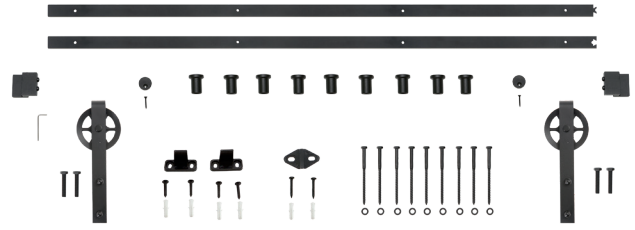

# HBD5001X120

## BARN DOOR HARDWARE KIT - LARGE WHEEL BENT STRAP

For Doors up to 60" W  
Rail Length: 120"

Available Finishes:

Black

Stainless

### FEATURES:

- POM Wheel - 4-3/4" Diameter
- Steel 1-1/4" Diameter Roller Bearings
- Track Size: 1/4" Steel, 1-1/2" x 60" (2)
- Strap Size: 1/4" Steel, 13-1/2" x 1-1/2"
- Material (Black): Steel  
(Stainless): Stainless Steel 304

### BOM:

- Rail 60" Long, Pre-Drilled for Mounting (2)
- Rail Spacer (9)
- Rail Mount Lag Bolts M8 x 90mm (9)
- Rail Mount Washer M8 (9)
- Large Wheel Bent Strap Hangers (2)
- Hanger Bolts for 1-3/8" Door M10 x 1.5 x 55mm (4)
- Hanger Bolts for 1-3/4" Door M10 x 1.5 x 60mm (4)
- Hanger Bolt Washers M10 (8)
- Hanger Bolt Cap Nuts M10 (4)
- Mortised Door Guide (1) with Screws ST4.2 x 25mm (2) Anchor  $\phi 6$  (2)
- Non-Mortised Door Guide (2) with Screws ST4.2 x 25mm (4) Anchor  $\phi 6$  (4)
- Anti Jump Disk with Screws ST4 x 25mm (2)
- Rail Door Stops Large (2)
- Allen Wrench M2 for Door Stops (1)