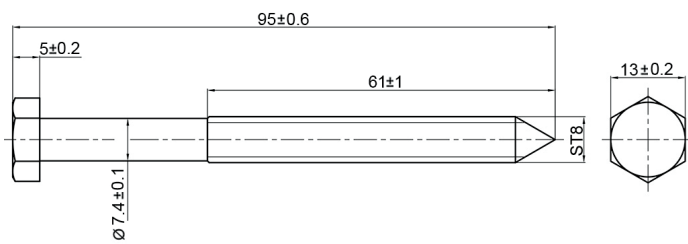

Track Lag Bolt