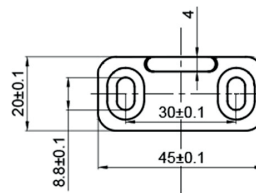

### FEATURES:

- POM Wheel - 4-3/4" Diameter
- Steel 1-1/4" Diameter Roller Bearings
- Track Size: 1/4" Steel, 1-1/2" x 60" (2)
- Strap Size: 1/4" Steel, 13-1/2" x 1-1/2"
- Material (Black): Steel  
(Stainless): Stainless Steel 304

### BOM:

- Rail 60" Long, Pre-Drilled for Mounting (2)
- Rail Spacer (9)
- Rail Mount Lag Bolts M8 x 90mm (9)
- Rail Mount Washer M8 (9)
- Large Wheel Bent Strap Hangers (2)
- Hanger Bolts for 1-3/8" Door M10 x 1.5 x 55mm (4)
- Hanger Bolts for 1-3/4" Door M10 x 1.5 x 60mm (4)
- Hanger Bolt Washers M10 (8)
- Hanger Bolt Cap Nuts M10 (4)
- Mortised Door Guide (1) with Screws ST4.2 x 25mm (2) Anchor  $\phi 6$  (2)
- Non-Mortised Door Guide (2) with Screws ST4.2 x 25mm (4) Anchor  $\phi 6$  (4)
- Anti Jump Disk with Screws ST4 x 25mm (2)
- Rail Door Stops Large (2)
- Allen Wrench M2 for Door Stops (1)

### DRAWINGS:

Bent Strap Hanger - LG Wheel

6±0.5

Mortise Floor Guide

Non-Mortise Floor Guide