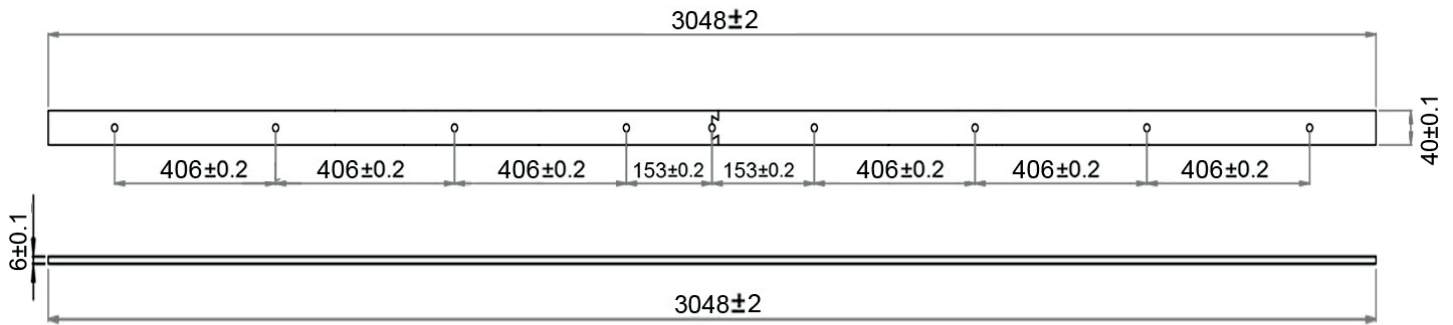

HBD5001X120

BARN DOOR HARDWARE KIT - LARGE WHEEL BENT STRAP

DRAWINGS:

120" Flat Rail 60" L.R FJ-DWG