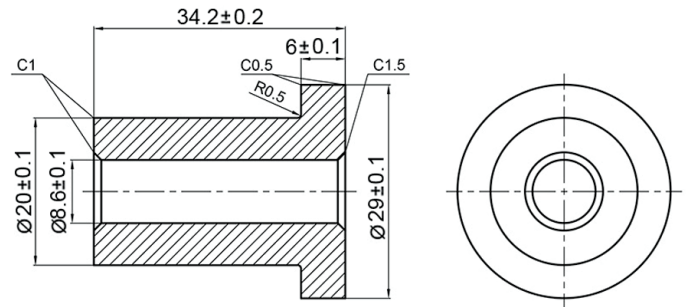

### FEATURES:

- POM Wheel - 4-3/4" Diameter
- Steel 1-1/4" Diameter Roller Bearings
- Track Size: 1/4" Steel, 1-1/2" x 60" (2)
- Strap Size: 1/4" Steel, 13-1/2" x 1-1/2"
- Material (Black): Steel  
(Stainless): Stainless Steel 304

### DRAWINGS:

120" Flat Rail 60" L.R FJ-DWG

Track Lag Bolt

Flat Rail Spacer

Flat Rail Stop Large

Anti Jump Disk