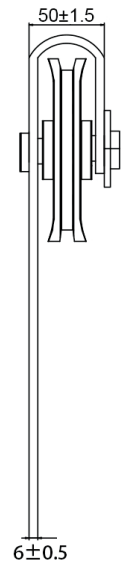

## BARN DOOR HARDWARE KIT - LARGE WHEEL BENT STRAP

For Doors up to 60" W  
Rail Length: 120"

Available Finishes:

Black

Stainless

### FEATURES:

- POM Wheel - 4-3/4" Diameter
- Steel 1-1/4" Diameter Roller Bearings
- Track Size: 1/4" Steel, 1-1/2" x 60" (2)
- Strap Size: 1/4" Steel, 13-1/2" x 1-1/2"
- Material (Black): Steel  
(Stainless): Stainless Steel 304

### BOM:

- Rail 60" Long, Pre-Drilled for Mounting (2)
- Rail Spacer (9)
- Rail Mount Lag Bolts M8 x 90mm (9)
- Rail Mount Washer M8 (9)
- Large Wheel Bent Strap Hangers (2)
- Hanger Bolts for 1-3/8" Door M10 x 1.5 x 55mm (4)
- Hanger Bolts for 1-3/4" Door M10 x 1.5 x 60mm (4)
- Hanger Bolt Washers M10 (8)
- Hanger Bolt Cap Nuts M10 (4)
- Mortised Door Guide (1) with Screws ST4.2 x 25mm (2) Anchor  $\phi 6$  (2)
- Non-Mortised Door Guide (2) with Screws ST4.2 x 25mm (4) Anchor  $\phi 6$  (4)
- Anti Jump Disk with Screws ST4 x 25mm (2)
- Rail Door Stops Large (2)
- Allen Wrench M2 for Door Stops (1)

### DRAWINGS:

Bent Strap Hanger - LG Wheel

6±0.5

Mortise Floor Guide

Non-Mortise Floor Guide