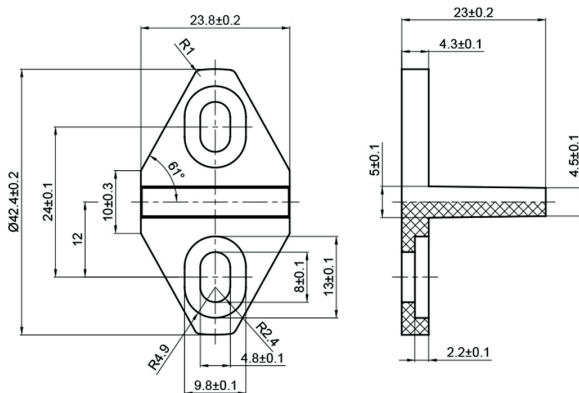

### FEATURES:

- POM Wheel - 4-3/4" Diameter
- Steel 1-1/4" Diameter Roller Bearings
- Track Size: 1/4" Steel, 1-1/2" x 60" (2)
- Strap Size: 1/4" Steel, 13-1/2" x 1-1/2"
- Material (Black): Steel  
(Stainless): Stainless Steel 304

### BOM:

- Rail 60" Long, Pre-Drilled for Mounting (2)
- Rail Spacer (9)
- Rail Mount Lag Bolts M8 x 90mm (9)
- Rail Mount Washer M8 (9)
- Large Wheel Bent Strap Hangers (2)
- Hanger Bolts for 1-3/8" Door M10 x 1.5 x 55mm (4)
- Hanger Bolts for 1-3/4" Door M10 x 1.5 x 60mm (4)
- Hanger Bolt Washers M10 (8)
- Hanger Bolt Cap Nuts M10 (4)
- Mortised Door Guide (1) with Screws ST4.2 x 25mm (2) Anchor  $\phi 6$  (2)
- Non-Mortised Door Guide (2) with Screws ST4.2 x 25mm (4) Anchor  $\phi 6$  (4)
- Anti Jump Disk with Screws ST4 x 25mm (2)
- Rail Door Stops Large (2)
- Allen Wrench M2 for Door Stops (1)

### DRAWINGS:

Bent Strap Hanger - LG Wheel

6±0.5

Mortise Floor Guide

Non-Mortise Floor Guide