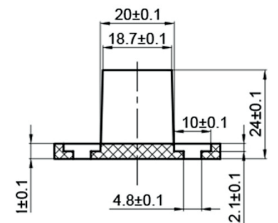

### FEATURES:

- POM Wheel - 4-3/4" Diameter
- Steel 1-1/4" Diameter Roller Bearings
- Track Size: 1/4" Steel, 1-1/2" x 60" (2)
- Strap Size: 1/4" Steel, 13-1/2" x 1-1/2"
- Material (Black): Steel  
(Stainless): Stainless Steel 304

### DRAWINGS:

Bent Strap Hanger - LG Wheel

6±0.5

Mortise Floor Guide

Non-Mortise Floor Guide