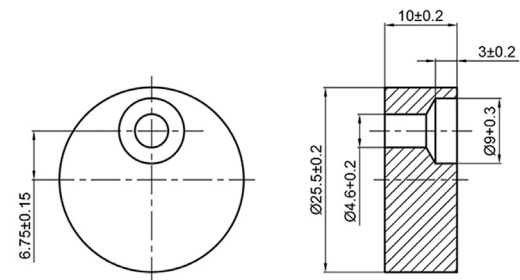

### FEATURES:

- POM Wheel - 4-3/4" Diameter
- Steel 1-1/4" Diameter Roller Bearings
- Track Size: 1/4" Steel, 1-1/2" x 60" (2)
- Strap Size: 1/4" Steel, 13-1/2" x 1-1/2"
- Material (Black): Steel  
(Stainless): Stainless Steel 304

### DRAWINGS:

120" Flat Rail 60" L.R FJ-DWG

Track Lag Bolt

Flat Rail Spacer

Flat Rail Stop Large

Anti Jump Disk