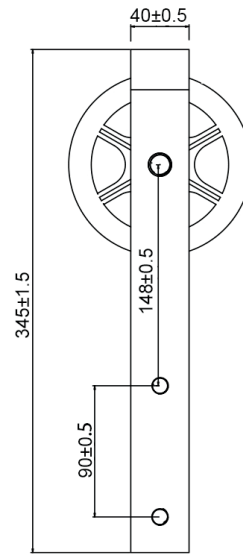

DRAWINGS:

Bent Strap Hanger - LG Wheel