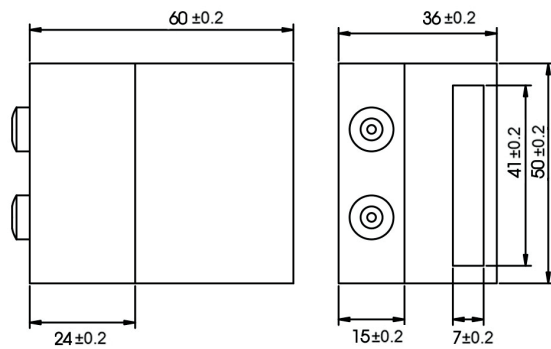

### FEATURES:

- POM Wheel - 4-3/4" Diameter
- Steel 1-1/4" Diameter Roller Bearings
- Track Size: 1/4" Steel, 1-1/2" x 60" (2)
- Strap Size: 1/4" Steel, 13-1/2" x 1-1/2"
- Material (Black): Steel  
(Stainless): Stainless Steel 304

### DRAWINGS:

120" Flat Rail 60" L.R FJ-DWG

Track Lag Bolt

Flat Rail Spacer

Flat Rail Stop Large

Anti Jump Disk