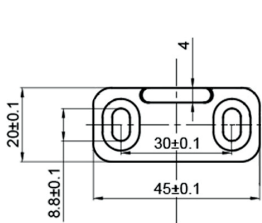

HBD6060X96

BARN DOOR HARDWARE KIT - ROUND RAIL ONE WHEEL TOP MOUNT

For Doors up to 48" W
Rail Length: 96"

Available Finishes:

Stainless

FEATURES:

- POM Wheel - 2.17" Diameter
- Steel 1-1/4" Diameter Roller Bearings
- Track Size: 1" Stainless Steel, 96"
- Strap Size: 5/16" Steel, 4-1/2" x 1-1/5"
- Material: Stainless Steel

BOM:

- Rail Round Rod 96" Long (1)
- Rail Hanger (5)
- Rail Hanger Screw 4.8 x 50mm (5)
- Rail Hanger Anchor - 8 Diameter (5)
- Rail Hanger Top Mount 1 Wheel - RD Rail (2)
- Rail Hanger Inset Nut M6 x 25mm (4)
- Rail Hanger Screw M6 x 30mm (4)
- Round Rod Door Stop (2)
- Allen Wrench M4 For Door Stops
- Mortised Door Guide (1) with Screws ST4.2 x 25mm (2) Anchor $\phi 6$ (2)
- Non-Mortised Door Guide (2) with Screws ST4.2 x 25mm (4) Anchor $\phi 6$ (4)
- Allen Wrench M4 for Rail Hangers
- Allen Wrench M4 for Rail Hanger Screw
- Allen Wrench M6 for Rail Hanger Inset Nut
- Installation Instructions

DRAWINGS:

RD Round Top Mount 1 Wheel Hanger

Non-Mortise Floor Guide

Mortise Floor Guide

HBD6060X96

BARN DOOR HARDWARE KIT - ROUND RAIL ONE WHEEL TOP MOUNT

DRAWINGS:

Round Rod Rail 96"