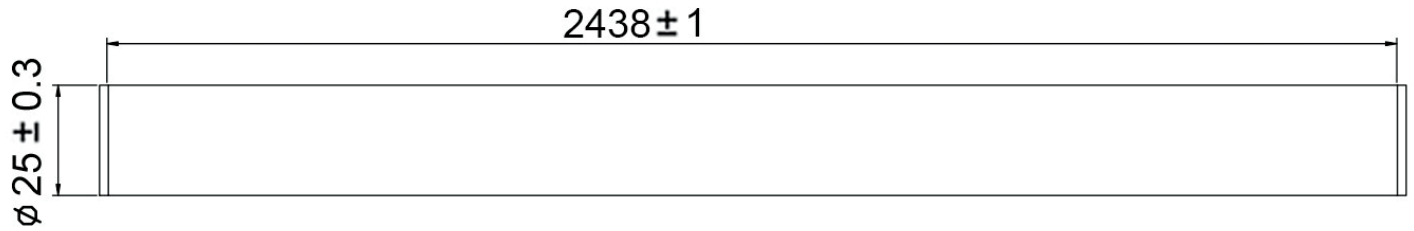

HBD6060X96

BARN DOOR HARDWARE KIT - ROUND RAIL ONE WHEEL TOP MOUNT

For Doors up to 48" W
Rail Length: 96"

Available Finishes:

Stainless

FEATURES:

- POM Wheel - 2.17" Diameter
- Steel 1-1/4" Diameter Roller Bearings
- Track Size: 1" Stainless Steel, 96"
- Strap Size: 5/16" Steel, 4-1/2" x 1-1/5"
- Material: Stainless Steel

BOM:

- Rail Round Rod 96" Long (1)
- Rail Hanger (5)
- Rail Hanger Screw 4.8 x 50mm (5)
- Rail Hanger Anchor - 8 Diameter (5)
- Rail Hanger Top Mount 1 Wheel - RD Rail (2)
- Rail Hanger Inset Nut M6 x 25mm (4)
- Rail Hanger Screw M6 x 30mm (4)
- Round Rod Door Stop (2)
- Allen Wrench M4 For Door Stops
- Mortised Door Guide (1) with Screws ST4.2 x 25mm (2) Anchor $\phi 6$ (2)
- Non-Mortised Door Guide (2) with Screws ST4.2 x 25mm (4) Anchor $\phi 6$ (4)
- Allen Wrench M4 for Rail Hangers
- Allen Wrench M4 for Rail Hanger Screw
- Allen Wrench M6 for Rail Hanger Inset Nut
- Installation Instructions

DRAWINGS:

RD Round Top Mount 1 Wheel Hanger

Non-Mortise Floor Guide

Mortise Floor Guide

HBD6060X96

BARN DOOR HARDWARE KIT - ROUND RAIL ONE WHEEL TOP MOUNT

DRAWINGS:

Round Rod Rail 96"