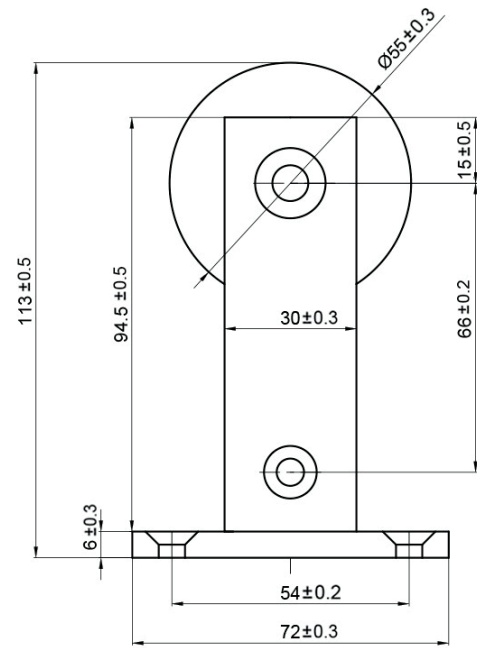

HBD6060X96

BARN DOOR HARDWARE KIT - ROUND RAIL ONE WHEEL TOP MOUNT

For Doors up to 48" W
Rail Length: 96"

Available Finishes:

Stainless

FEATURES:

- POM Wheel - 2.17" Diameter
- Steel 1-1/4" Diameter Roller Bearings
- Track Size: 1" Stainless Steel, 96"
- Strap Size: 5/16" Steel, 4-1/2" x 1-1/5"
- Material: Stainless Steel

BOM:

- Rail Round Rod 96" Long (1)
- Rail Hanger (5)
- Rail Hanger Screw 4.8 x 50mm (5)
- Rail Hanger Anchor - 8 Diameter (5)
- Rail Hanger Top Mount 1 Wheel - RD Rail (2)
- Rail Hanger Inset Nut M6 x 25mm (4)
- Rail Hanger Screw M6 x 30mm (4)
- Round Rod Door Stop (2)
- Allen Wrench M4 For Door Stops
- Mortised Door Guide (1) with Screws ST4.2 x 25mm (2) Anchor $\phi 6$ (2)
- Non-Mortised Door Guide (2) with Screws ST4.2 x 25mm (4) Anchor $\phi 6$ (4)
- Allen Wrench M4 for Rail Hangers
- Allen Wrench M4 for Rail Hanger Screw
- Allen Wrench M6 for Rail Hanger Inset Nut
- Installation Instructions

DRAWINGS:

RD Round Top Mount 1 Wheel Hanger

Non-Mortise Floor Guide

Mortise Floor Guide

HBD6060X96

BARN DOOR HARDWARE KIT - ROUND RAIL ONE WHEEL TOP MOUNT

DRAWINGS:

Round Rod Rail 96"