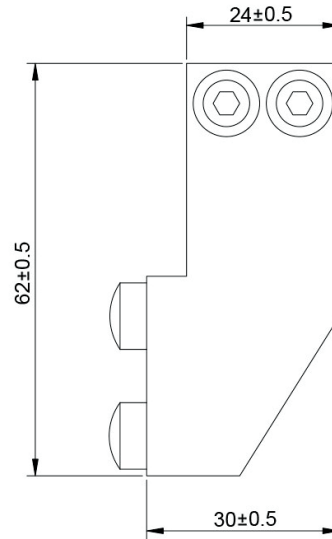

Round Rod Door Stop