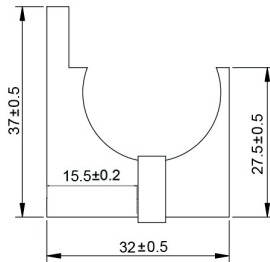

Round Rod Door Stop