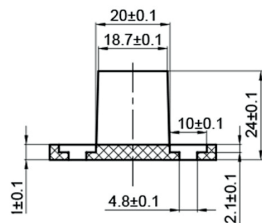

HBD6060X96

BARN DOOR HARDWARE KIT - ROUND RAIL ONE WHEEL TOP MOUNT

For Doors up to 48" W
Rail Length: 96"

Available Finishes:

Stainless

FEATURES:

- POM Wheel - 2.17" Diameter
- Steel 1-1/4" Diameter Roller Bearings
- Track Size: 1" Stainless Steel, 96"
- Strap Size: 5/16" Steel, 4-1/2" x 1-1/5"
- Material: Stainless Steel

BOM:

- Rail Round Rod 96" Long (1)
- Rail Hanger (5)
- Rail Hanger Screw 4.8 x 50mm (5)
- Rail Hanger Anchor - 8 Diameter (5)
- Rail Hanger Top Mount 1 Wheel - RD Rail (2)
- Rail Hanger Inset Nut M6 x 25mm (4)
- Rail Hanger Screw M6 x 30mm (4)
- Round Rod Door Stop (2)
- Allen Wrench M4 For Door Stops
- Mortised Door Guide (1) with Screws ST4.2 x 25mm (2) Anchor $\phi 6$ (2)
- Non-Mortised Door Guide (2) with Screws ST4.2 x 25mm (4) Anchor $\phi 6$ (4)
- Allen Wrench M4 for Rail Hangers
- Allen Wrench M4 for Rail Hanger Screw
- Allen Wrench M6 for Rail Hanger Inset Nut
- Installation Instructions

DRAWINGS:

RD Round Top Mount 1 Wheel Hanger

Non-Mortise Floor Guide

Mortise Floor Guide

HBD6060X96

BARN DOOR HARDWARE KIT - ROUND RAIL ONE WHEEL TOP MOUNT

DRAWINGS:

Round Rod Rail 96"