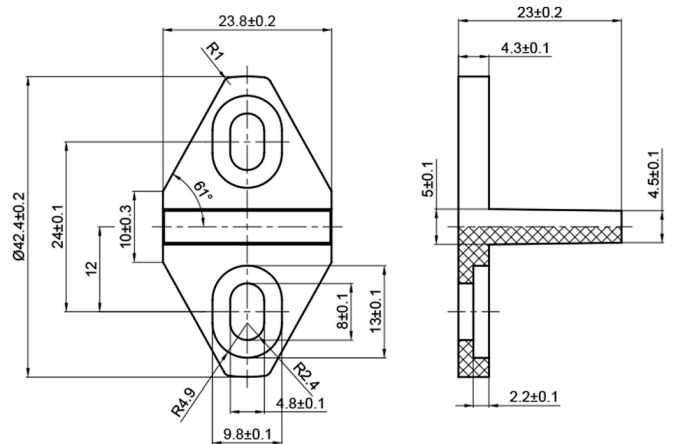

HBD6060X96

BARN DOOR HARDWARE KIT - ROUND RAIL ONE WHEEL TOP MOUNT

For Doors up to 48" W
Rail Length: 96"

Available Finishes:

Stainless

FEATURES:

- POM Wheel - 2.17" Diameter
- Steel 1-1/4" Diameter Roller Bearings
- Track Size: 1" Stainless Steel, 96"
- Strap Size: 5/16" Steel, 4-1/2" x 1-1/5"
- Material: Stainless Steel

BOM:

- Rail Round Rod 96" Long (1)
- Rail Hanger (5)
- Rail Hanger Screw 4.8 x 50mm (5)
- Rail Hanger Anchor - 8 Diameter (5)
- Rail Hanger Top Mount 1 Wheel - RD Rail (2)
- Rail Hanger Inset Nut M6 x 25mm (4)
- Rail Hanger Screw M6 x 30mm (4)
- Round Rod Door Stop (2)
- Allen Wrench M4 For Door Stops
- Mortised Door Guide (1) with Screws ST4.2 x 25mm (2) Anchor $\phi 6$ (2)
- Non-Mortised Door Guide (2) with Screws ST4.2 x 25mm (4) Anchor $\phi 6$ (4)
- Allen Wrench M4 for Rail Hangers
- Allen Wrench M4 for Rail Hanger Screw
- Allen Wrench M6 for Rail Hanger Inset Nut
- Installation Instructions

DRAWINGS:

RD Round Top Mount 1 Wheel Hanger

Non-Mortise Floor Guide

Mortise Floor Guide

HBD6060X96

BARN DOOR HARDWARE KIT - ROUND RAIL ONE WHEEL TOP MOUNT

DRAWINGS:

Round Rod Rail 96"