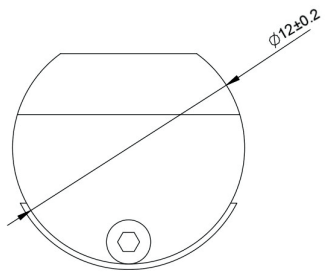

HBD6060X96

BARN DOOR HARDWARE KIT - ROUND RAIL ONE WHEEL TOP MOUNT

For Doors up to 48" W
Rail Length: 96"

Available Finishes:

Stainless

FEATURES:

- POM Wheel - 2.17" Diameter
- Steel 1-1/4" Diameter Roller Bearings
- Track Size: 1" Stainless Steel, 96"
- Strap Size: 5/16" Steel, 4-1/2" x 1-1/5"
- Material: Stainless Steel

BOM:

- Rail Round Rod 96" Long (1)
- Rail Hanger (5)
- Rail Hanger Screw 4.8 x 50mm (5)
- Rail Hanger Anchor - 8 Diameter (5)
- Rail Hanger Top Mount 1 Wheel - RD Rail (2)
- Rail Hanger Inset Nut M6 x 25mm (4)
- Rail Hanger Screw M6 x 30mm (4)
- Round Rod Door Stop (2)
- Allen Wrench M4 For Door Stops
- Mortised Door Guide (1) with Screws ST4.2 x 25mm (2) Anchor $\phi 6$ (2)
- Non-Mortised Door Guide (2) with Screws ST4.2 x 25mm (4) Anchor $\phi 6$ (4)
- Allen Wrench M4 for Rail Hangers
- Allen Wrench M4 for Rail Hanger Screw
- Allen Wrench M6 for Rail Hanger Inset Nut
- Installation Instructions

DRAWINGS:

RD Round Top Mount 1 Wheel Hanger

Non-Mortise Floor Guide

Mortise Floor Guide

HBD6060X96

BARN DOOR HARDWARE KIT - ROUND RAIL ONE WHEEL TOP MOUNT

DRAWINGS:

Round Rod Rail 96"