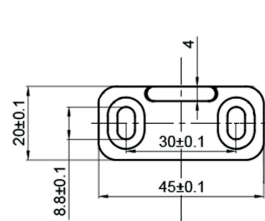

Non-Mortise Floor Guide