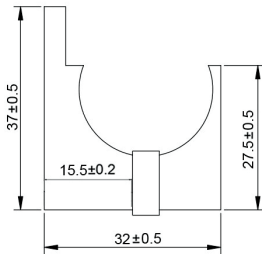

Round Rod Door Stop