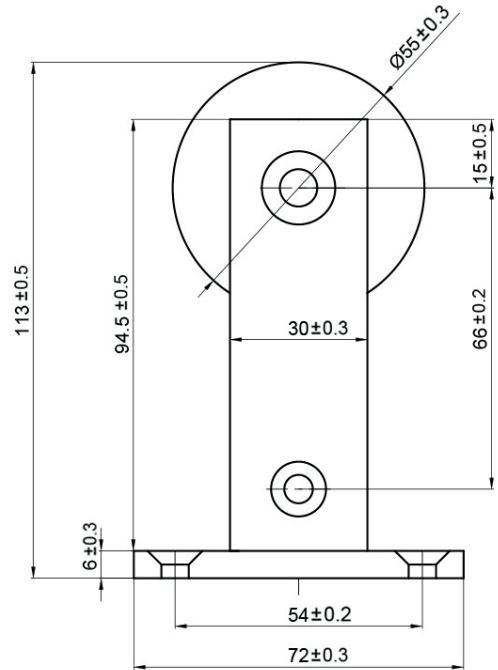

DRAWINGS:

RD Round Top Mount 1 Wheel Hanger