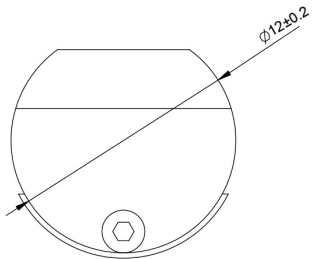

Round Rod Rail Mount