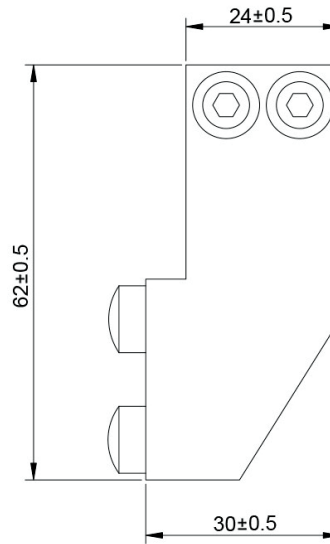

### FEATURES:

- POM Wheel - 2.17" Diameter
- Steel 1-1/4" Diameter Roller Bearings
- Track Size: 1" Diameter Stainless Steel, 78-3/4"
- Strap Size: 5/16" Steel, 4-1/2" x 1-1/5"
- Material: Stainless Steel

### BOM:

- Rail Round Rod 78-3/4" Long (1)
- Rail Hanger (4)
- Rail Hanger Screw ST4.8 x 50mm (4)
- Rail Hanger Anchor - 8 Diameter (4)
- Rail Hanger Top Mount 1 Wheel - RD Rail (2)
- Rail Hanger Inset Nut M6 x 25mm (4)
- Rail Hanger Screw M6 x 30mm (4)
- Round Rod Door Stop (2)
- Allen Wrench M4 For Door Stops
- Mortised Door Guide (1) with Screws ST4.2 x 25mm (2) Anchor  $\phi 6$  (2)
- Non-Mortised Door Guide (2) with Screws ST4.2 x 25mm (4) Anchor  $\phi 6$  (4)
- Allen Wrench M4 for Rail Hangers
- Allen Wrench M6 for Rail Hanger Inset Nut
- Installation Instructions

### DRAWINGS:

Round Rod Rail 78.75"

Round Rod Rail Mount

Round Rod Door Stop