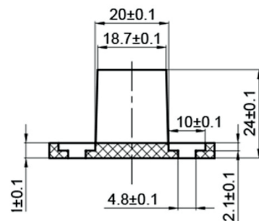

Mortise Floor Guide