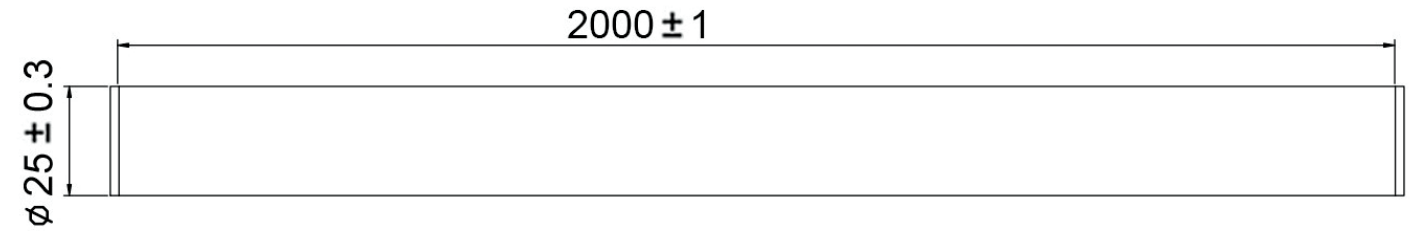

HBD6060X78

BARN DOOR HARDWARE KIT - ROUND RAIL ONE WHEEL TOP MOUNT

DRAWINGS:

Round Rod Rail 78.75"