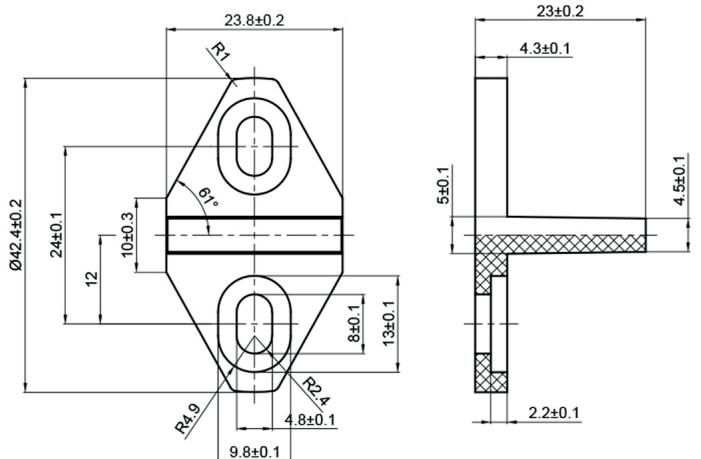

### FEATURES:

- POM Wheel - 2.17" Diameter
- Steel 1-1/4" Diameter Roller Bearings
- Track Size: 1" Diameter Stainless Steel, 78-3/4"
- Strap Size: 5/16" Steel, 4-1/2" x 1-1/5"
- Material: Stainless Steel

### BOM:

- Rail Round Rod 78-3/4" Long (1)
- Rail Hanger (4)
- Rail Hanger Screw ST4.8 x 50mm (4)
- Rail Hanger Anchor - 8 Diameter (4)
- Rail Hanger Top Mount 1 Wheel - RD Rail (2)
- Rail Hanger Inset Nut M6 x 25mm (4)
- Rail Hanger Screw M6 x 30mm (4)
- Round Rod Door Stop (2)
- Allen Wrench M4 For Door Stops
- Mortised Door Guide (1) with Screws ST4.2 x 25mm (2) Anchor  $\phi 6$  (2)
- Non-Mortised Door Guide (2) with Screws ST4.2 x 25mm (4) Anchor  $\phi 6$  (4)
- Allen Wrench M4 for Rail Hangers
- Allen Wrench M6 for Rail Hanger Inset Nut
- Installation Instructions

### DRAWINGS:

RD Round Top Mount 1 Wheel Hanger

Non-Mortise Floor Guide

Mortise Floor Guide