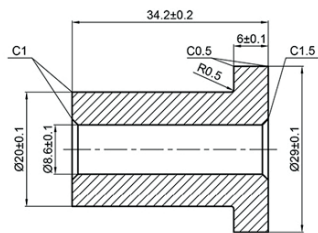

HBD5940

BARN DOOR RAIL EXTENSION KIT 24"

Available Finishes:

Black

Satin Nickel

Stainless

Oil Rubbed Bronze

FEATURES:

- Extends Flat Barn Door Rails
- Requires Drilling 1/4" Holes in Rails
- Material (Black, Satin Nickel & ORB): Steel
(Stainless): Stainless Steel 304

BOM:

- Rail 24" Long, Pre-Drilled for Mounting (1)
- Rail Spacer (2)
- Rail Mount Lag Bolts M8 x 90mm (2)
- Rail Mount Washer M8 (2)
- Flat Rail Joiner Plate (1)
- Flat Rail Joiner Plate Screws M6 x 17mm (4)
- Flat Rail Joiner Plate Nuts M6 (4)
- Allen Wrench M4 (1)

DRAWINGS:

Flat Rail 24"