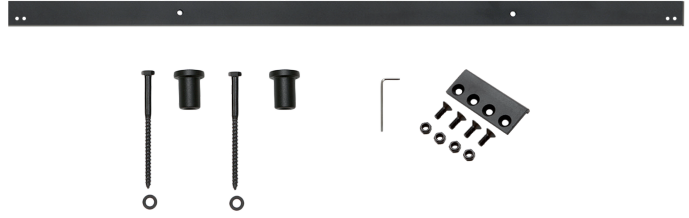

HBD5940

BARN DOOR RAIL EXTENSION KIT 24"

Available Finishes:

Black

Satin Nickel

Stainless

Oil Rubbed Bronze

FEATURES:

- Extends Flat Barn Door Rails
- Requires Drilling 1/4" Holes in Rails
- Material (Black, Satin Nickel & ORB): Steel
(Stainless): Stainless Steel 304

BOM:

- Rail 24" Long, Pre-Drilled for Mounting (1)
- Rail Spacer (2)
- Rail Mount Lag Bolts M8 x 90mm (2)
- Rail Mount Washer M8 (2)
- Flat Rail Joiner Plate (1)
- Flat Rail Joiner Plate Screws M6 x 17mm (4)
- Flat Rail Joiner Plate Nuts M6 (4)
- Allen Wrench M4 (1)

DRAWINGS:

Flat Rail 24"