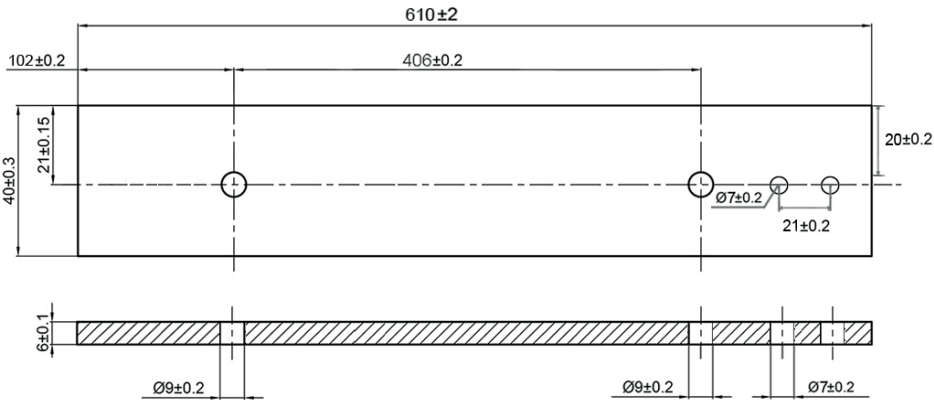

HBD5940

BARN DOOR RAIL EXTENSION KIT 24"

Available Finishes:

Black

Satin Nickel

Stainless

Oil Rubbed Bronze

FEATURES:

- Extends Flat Barn Door Rails
- Requires Drilling 1/4" Holes in Rails
- Material (Black, Satin Nickel & ORB): Steel
(Stainless): Stainless Steel 304

BOM:

- Rail 24" Long, Pre-Drilled for Mounting (1)
- Rail Spacer (2)
- Rail Mount Lag Bolts M8 x 90mm (2)
- Rail Mount Washer M8 (2)
- Flat Rail Joiner Plate (1)
- Flat Rail Joiner Plate Screws M6 x 17mm (4)
- Flat Rail Joiner Plate Nuts M6 (4)
- Allen Wrench M4 (1)

DRAWINGS:

Flat Rail 24"