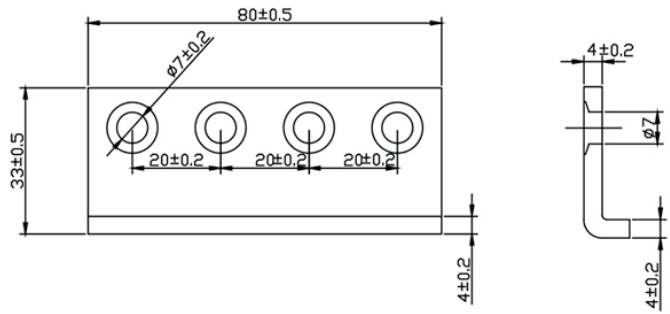

HBD5940

BARN DOOR RAIL EXTENSION KIT 24"

Available Finishes:

Black

Satin Nickel

Stainless

Oil Rubbed Bronze

FEATURES:

- Extends Flat Barn Door Rails
- Requires Drilling 1/4" Holes in Rails
- Material (Black, Satin Nickel & ORB): Steel
(Stainless): Stainless Steel 304

BOM:

- Rail 24" Long, Pre-Drilled for Mounting (1)
- Rail Spacer (2)
- Rail Mount Lag Bolts M8 x 90mm (2)
- Rail Mount Washer M8 (2)
- Flat Rail Joiner Plate (1)
- Flat Rail Joiner Plate Screws M6 x 17mm (4)
- Flat Rail Joiner Plate Nuts M6 (4)
- Allen Wrench M4 (1)

DRAWINGS:

Flat Rail 24"