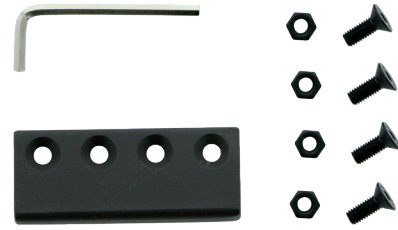

HBD5900 BARN DOOR HARDWARE - FLAT RAIL JOINER

For use with Flat Rail Kits

Available Finishes:

Black

Stainless/SN

Oil Rubbed Bronze

FEATURES:

- Material (Black & ORB): Steel
(Stainless): Stainless Steel 304

BOM:

- Flat Rail Joiner Plate (1)
- Flat Rail Joiner Plate Screws M6 x 17mm (4)
- Flat Rail Joiner Plate Nuts M6 (4)
- Allen Wrench M4 (1)

DRAWINGS: