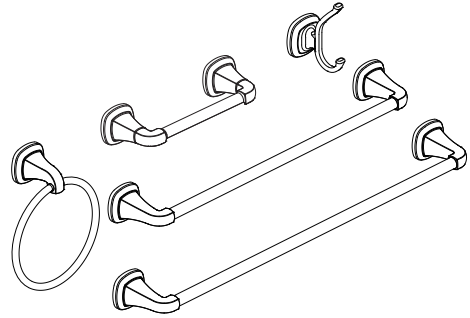

# MISENO

Style comes home

**18" Towel Bar**  
**24" Towel Bar**  
**Paper Holder**  
**Robe Hook**  
**Towel Ring**

**Finish :** MNOTB618CP, MNOTB624CP, MNOTP600CP, MNORH600CP, MNOTR600CP(Chrome)

**Finish :** MNOTB618BNP, MNOTB624BNP, MNOTP600BNP, MNORH600BNP, MNOTR600BNP(PVD Brushed Nickel)

## Features

- Metal construction
- Mounting hardware included

Miseno warranty. See complete warranty statement for details.  
 Miseno reserves the right to make specification changes without notice or obligation.