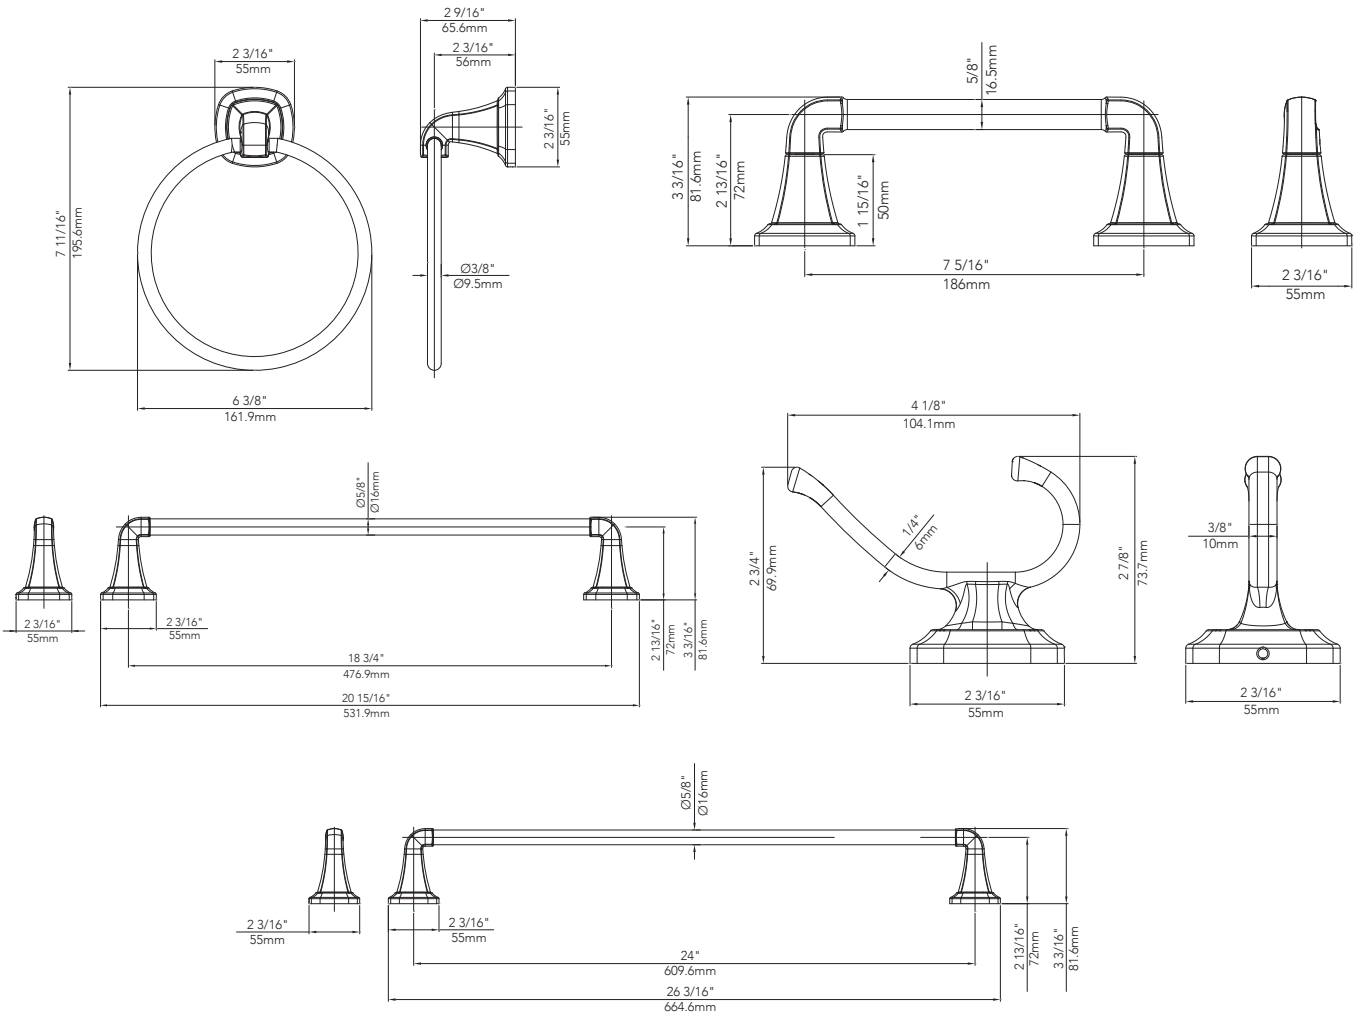

MISENO

Style comes home

18" Towel Bar
24" Towel Bar
Paper Holder
Robe Hook
Towel Ring

Finish : MNOTB618CP, MNOTB624CP, MNOTP600CP, MNORH600CP, MNOTR600CP(Chrome)

Finish : MNOTB618BNP, MNOTB624BNP, MNOTP600BNP, MNORH600BNP, MNOTR600BNP(PVD Brushed Nickel)

Features

- Metal construction
- Mounting hardware included

Miseno warranty. See complete warranty statement for details.
Miseno reserves the right to make specification changes without notice or obligation.