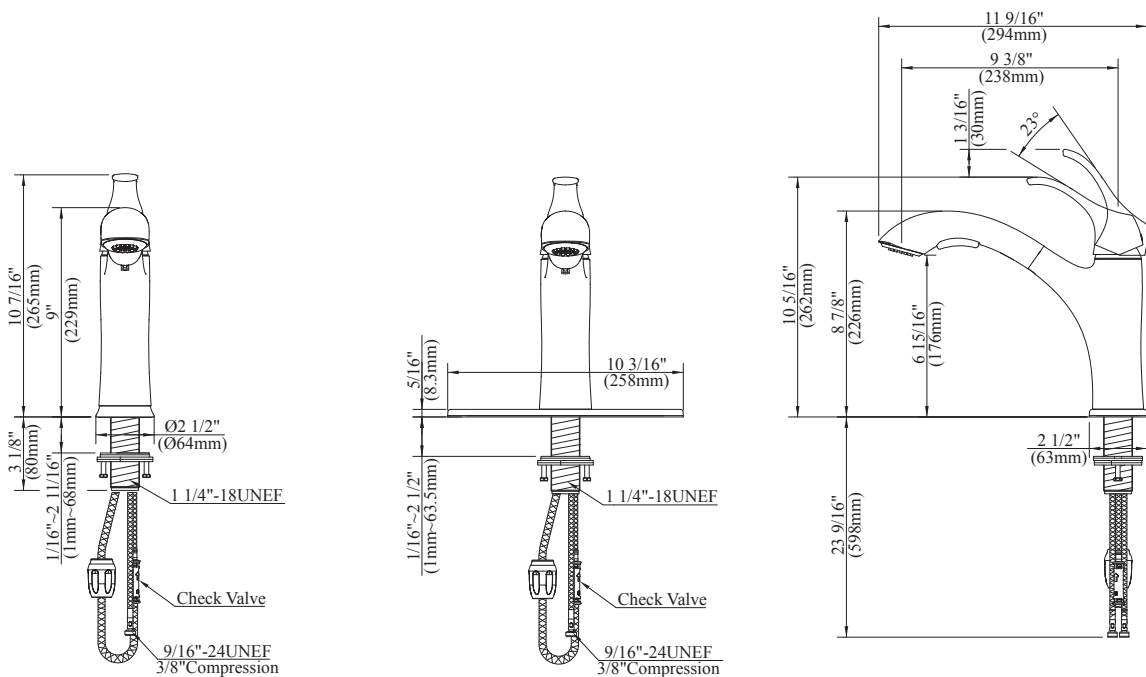

MISENO

Style comes home

Single Handle Pull-Out Kitchen Faucet

Finish : MNO703CP (Polished Chrome)

Finish : MNO703SSP (PVD Stainless Steel)

Features

- Ceramic cartridge
- Metal lever handle
- 1 or 3 hole installation
- Optional deck plate included
- Max. flow rate: 1.75 gpm (6.6 L/min) at 60 psi

Codes and Standards

Specified model meets or exceeds:

- IAPMO/cUPC
- NSF 61-9
- NSF/ANSI 372
- ADA

Installation Notes

- Cover your drain to avoid losing parts.
- The fittings should be installed by the licensed plumber of the State.
- When installing flexible hose, please note: there should be no torsion or deformation; do not fold into Shape V or L; do not use if there is any crack or deformation.