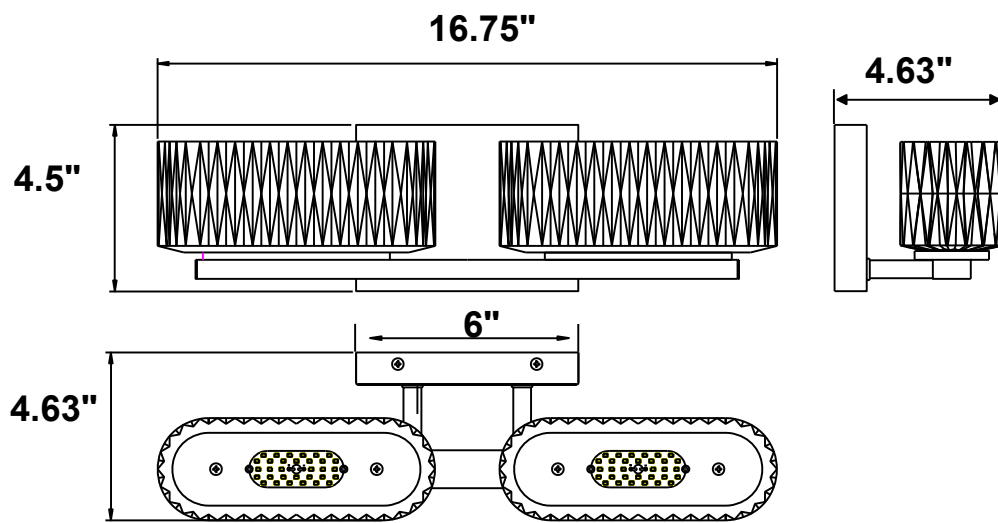

LED VANITY LIGHT

FL96842

- LED Vanity Light in Polished Chrome Finish
- No special tools needed for assembly
- Wattage: Two 8W LED

FL96842