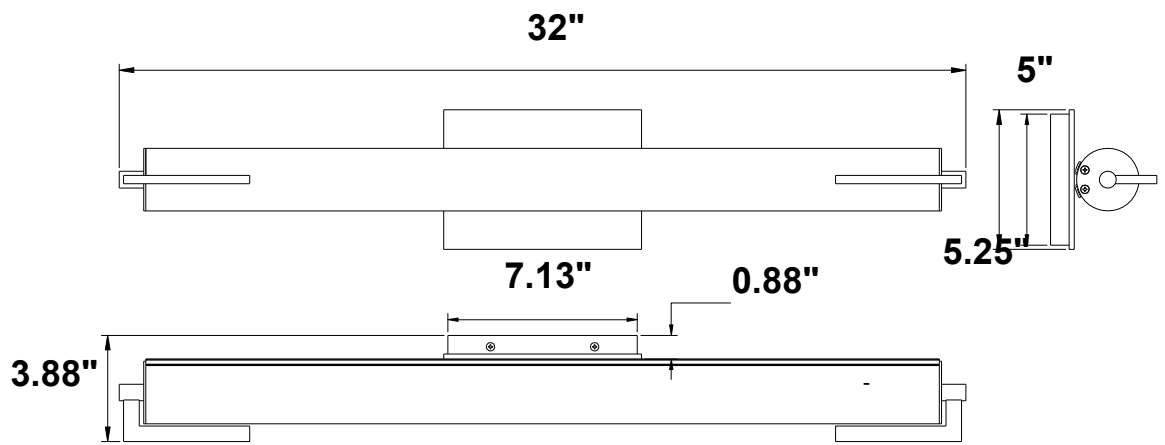

LED VANITY LIGHT

FL96802

- LED Vanity Light in Brushed Nickel Finish
- No special tools needed for assembly
- Wattage: 29W LED

FL96802