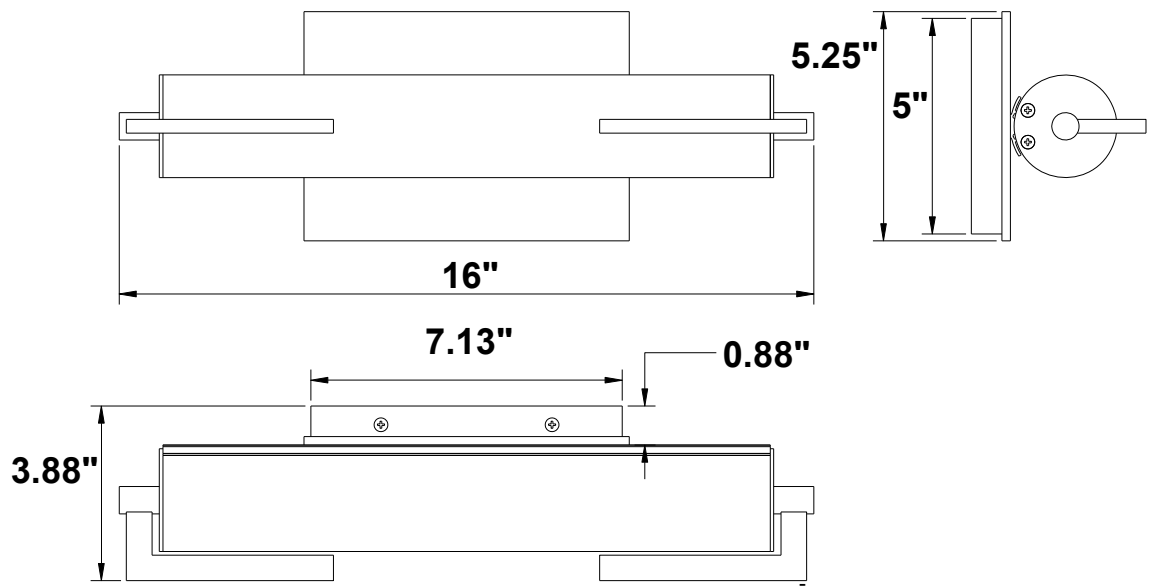

LED VANITY LIGHT

FL96801

- LED Vanity Light in Brushed Nickel Finish
- No special tools needed for assembly
- Wattage: 15W LED

FL96801