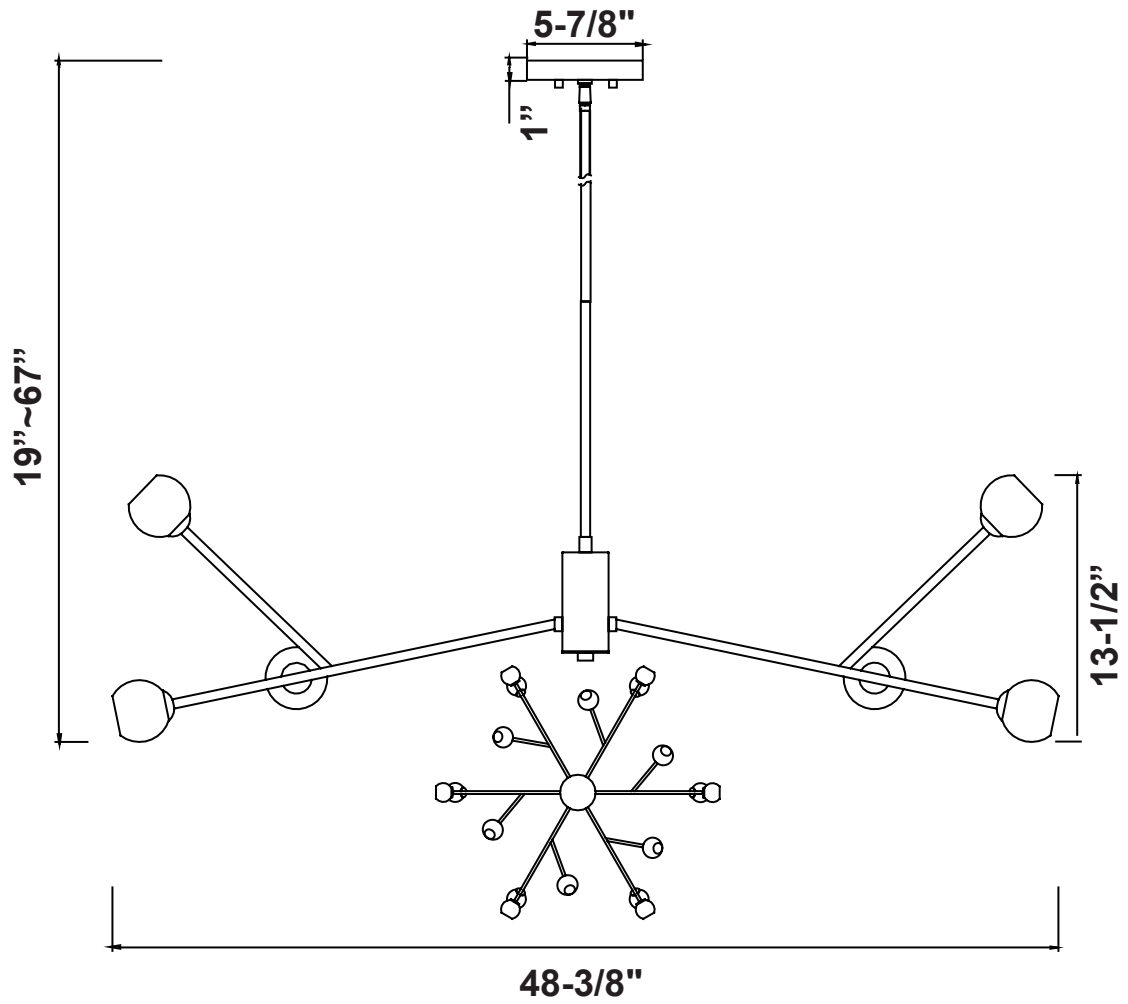

# Pendant

FL96035

- 18-Light Pendant in Antique Brass
- No special tools needed for assembly
- Wattage: Uses eighteen type G9 LED bulbs up to 2 watts (included).

**FL96035**