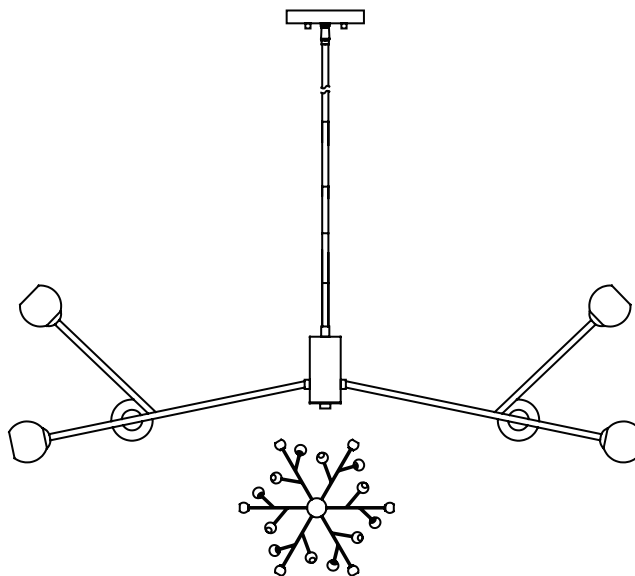

# Pendant

FL96035

- 18-Light Pendant in Antique Brass
- No special tools needed for assembly
- Wattage: Uses eighteen type G9 LED bulbs up to 2 watts (included).

**FL96035**