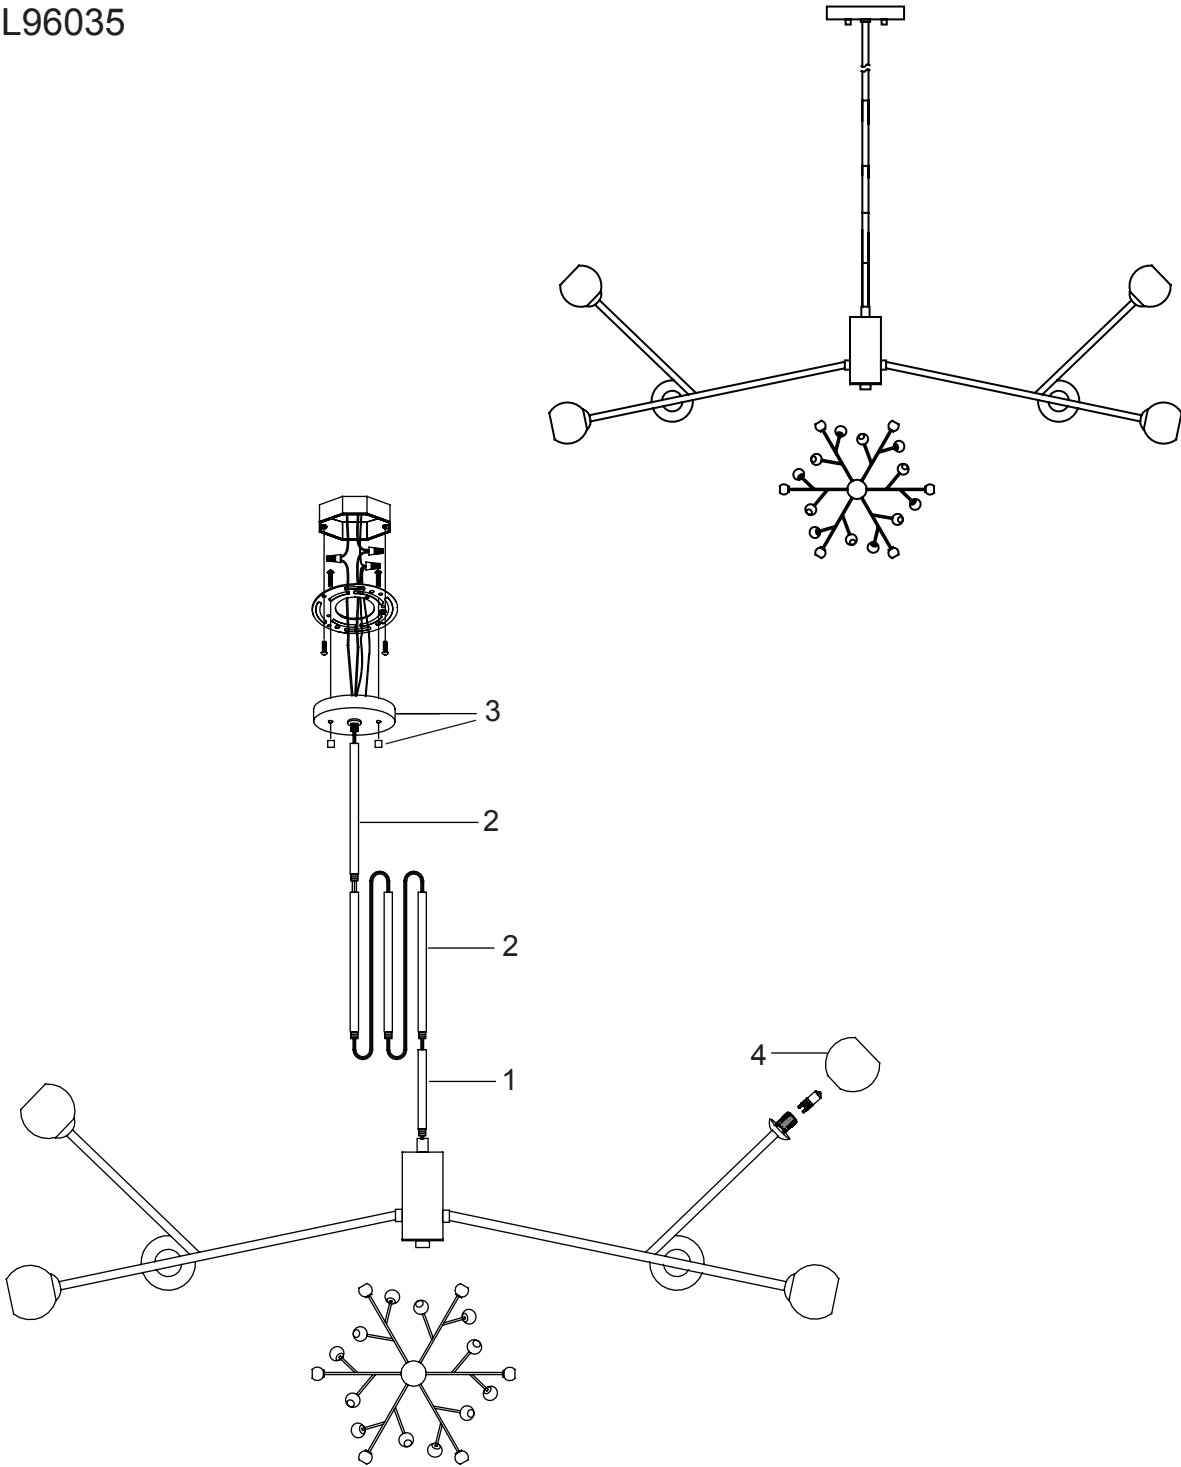

FL96035

Parts Breakdown

No.	Part Name	Spanish	French	Part No.
1	6" Rod	6" Varilla	6" Tige	OBPL4M6RODAB
2	12" Rod	12" Varilla	12" Tige	OBPL4M12RODAB
3	Canopy	Dosel	Auvent	OBPL9MCANAB
4	Glass	Vidrio	Verre	OBPL2MG96034