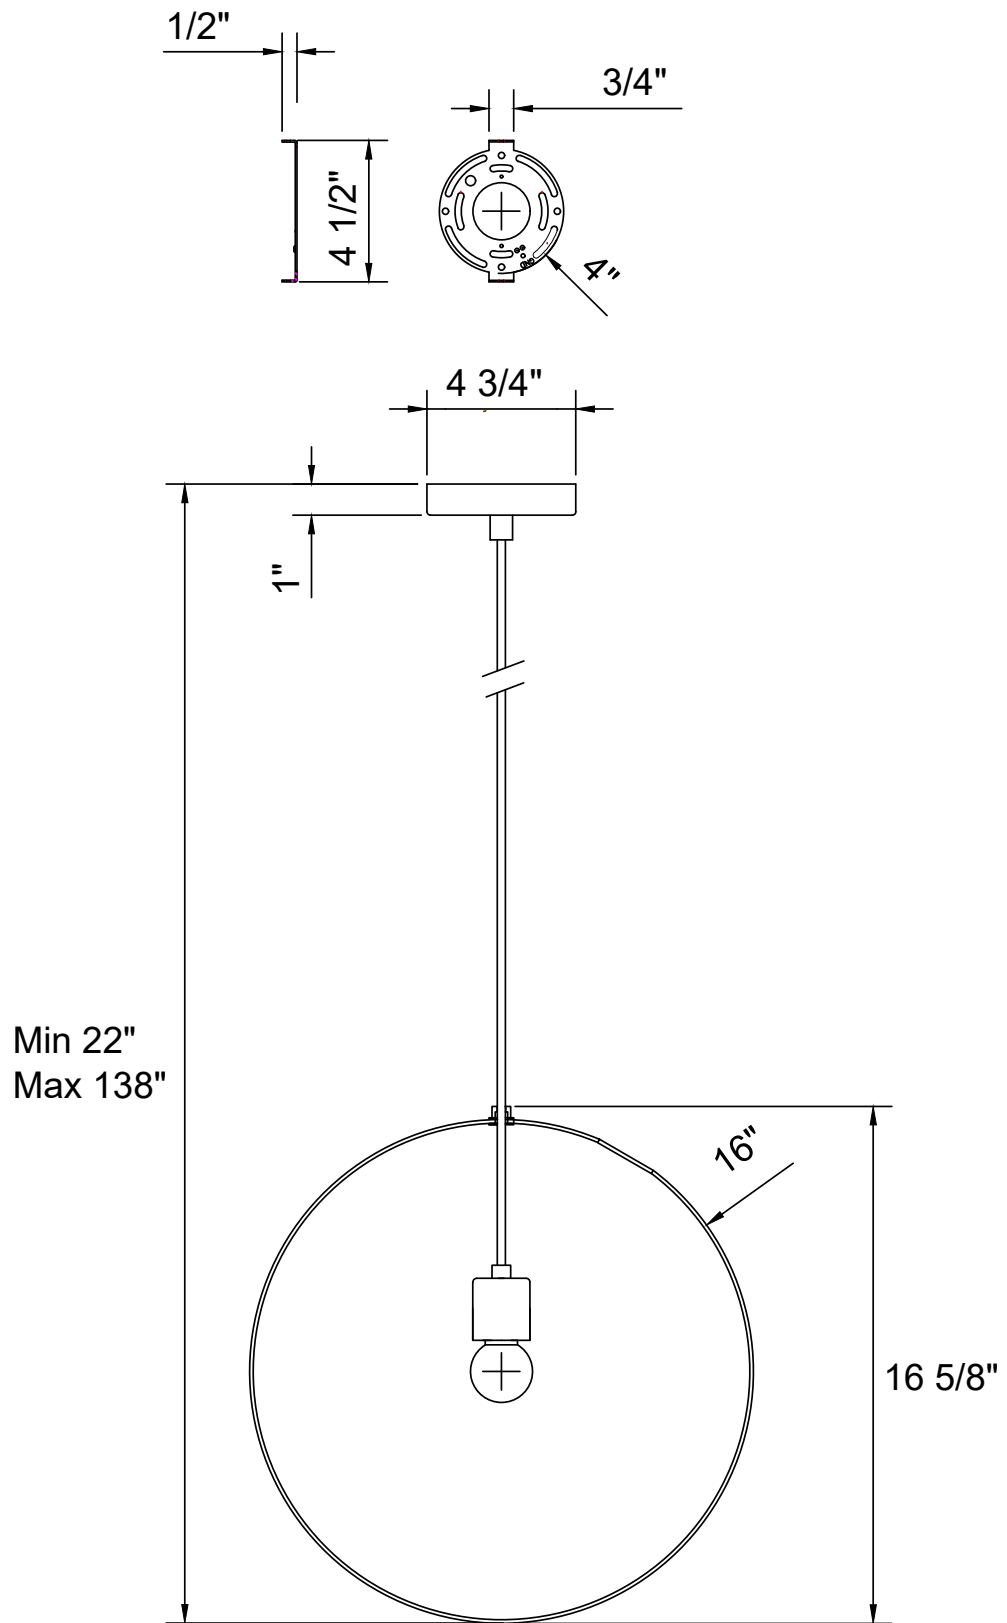

Pendant

FL96024

- Pendant Light in Black with Rattan Shade
- No special tools needed for assembly
- Wattage: 60W medium base lamp max (bulb not included).

FL96024