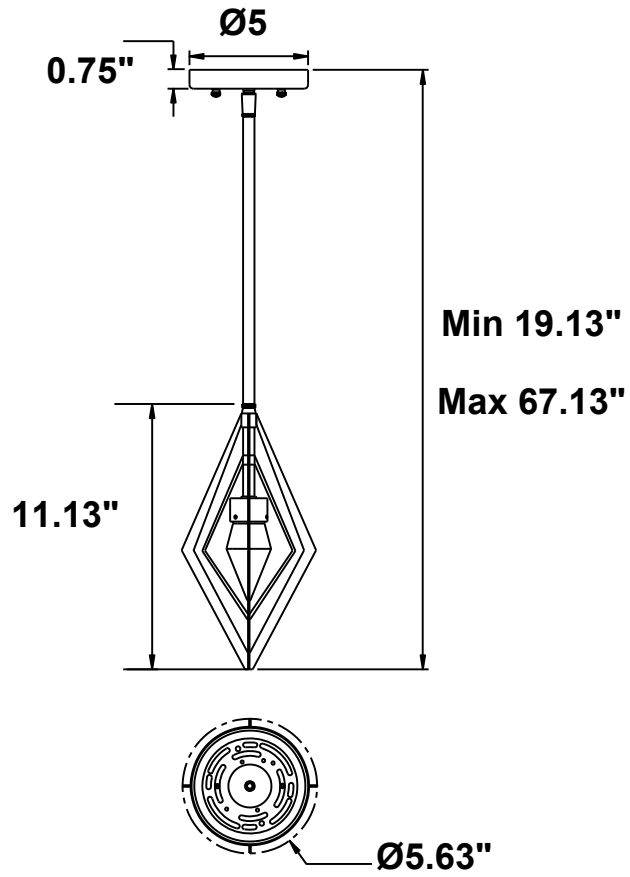

PENDANT

FL96023

- LED Mini Pendant in Sand Black/ Polish Chrome
- No special tools needed for assembly
- Wattage: 6W LED

FL96023