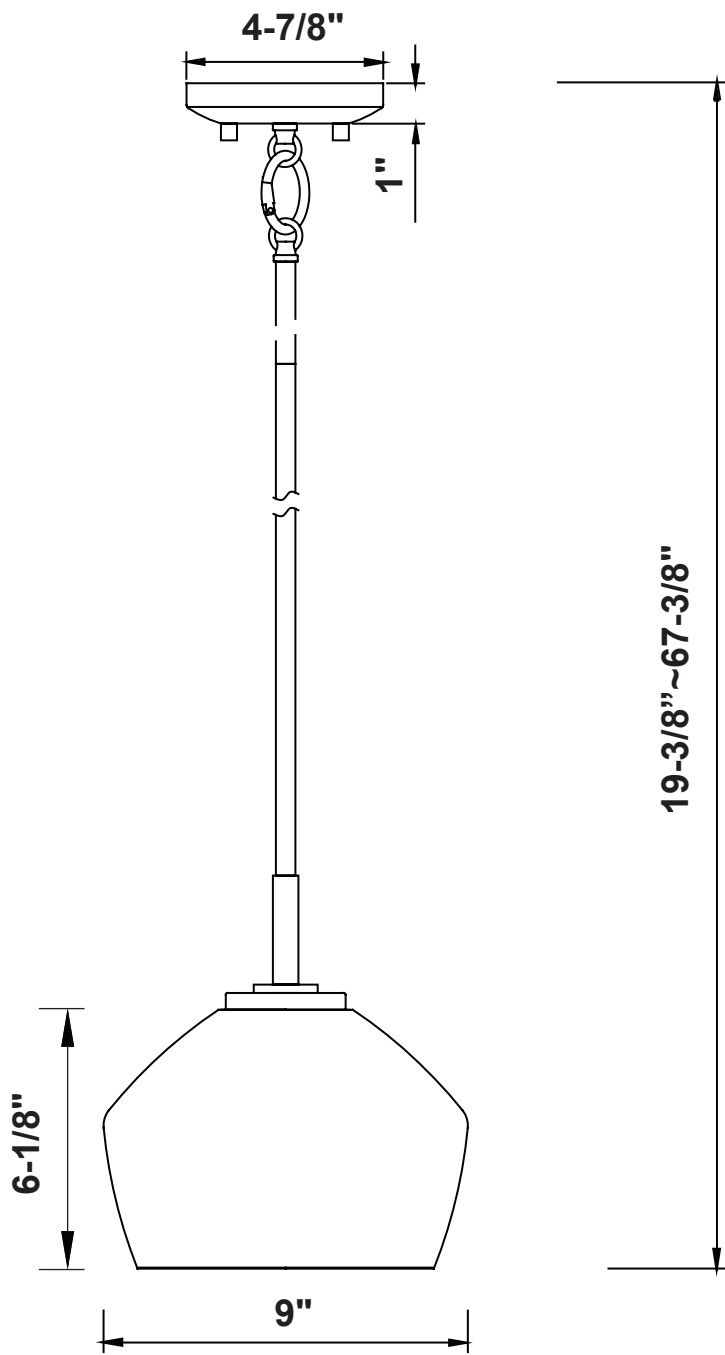

Pendant

FL96012

- 1 Light Pendant in Black with Antique Brass Cap & Shade
- No special tools needed for assembly
- Wattage: 100 watts maximum with a medium base (bulb not included).

FL96012