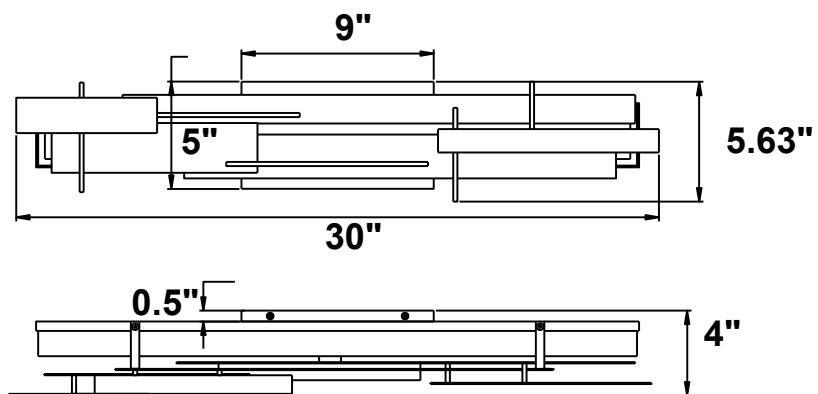

LED VANITY LIGHT

FL96007

- LED Vanity Light in Smoked Iron Finish
- No special tools needed for assembly
- Wattage: 30W LED

FL96007