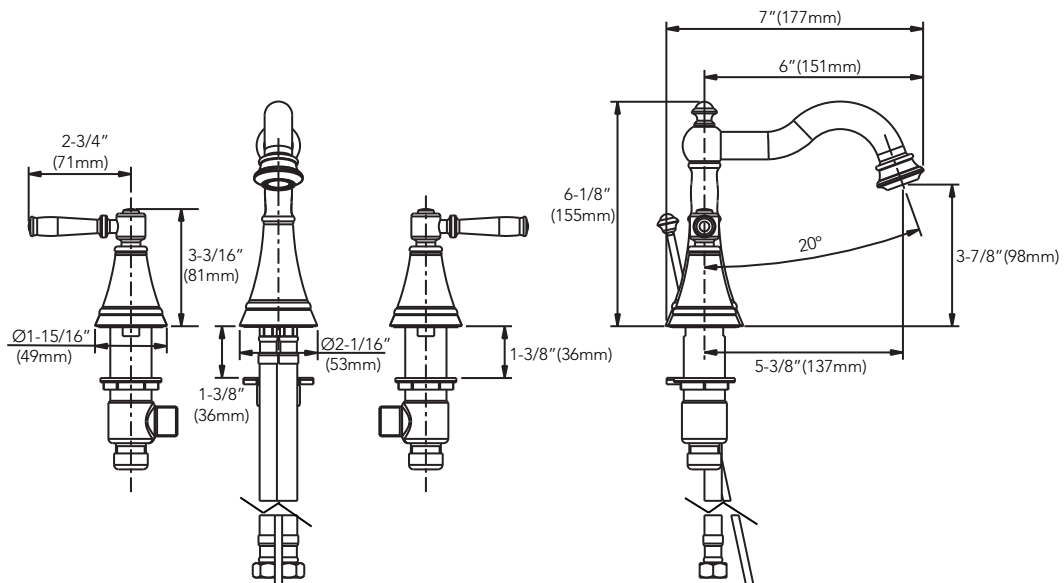

Installation Notes

- Cover your drain to avoid losing parts.
- This product should be installed by a licensed plumber.
- When installing the hose lines, please note: There should be no twisting or deformities, do not fold into a "V" or "L" shape, do not use if there are any cracks or deformations.