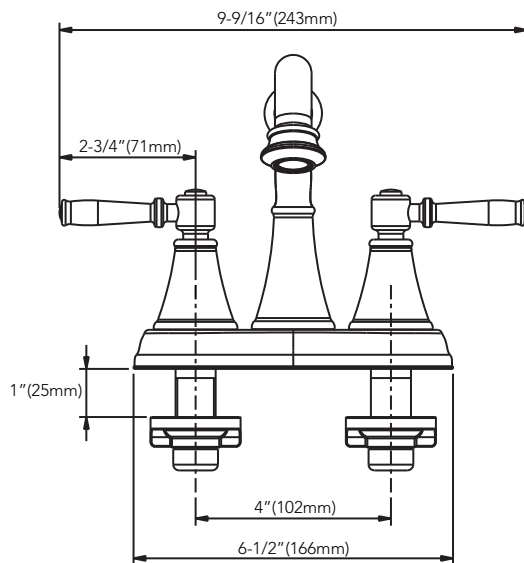

## 4" TWO HANDLE LAVATORY FAUCET

Finish : **MNO421CP (Polished Chrome)**  
Finish : **MNO421VB (Vintage Bronze)**  
Finish : **MNO421PBN (PVD Brushed Nickel)**

## Features

- Lead free brass body
- Ceramic cartridge
- Metal lever handle
- Max. flow rate: 1.2 gpm (4.5 L/min) at 60 psi