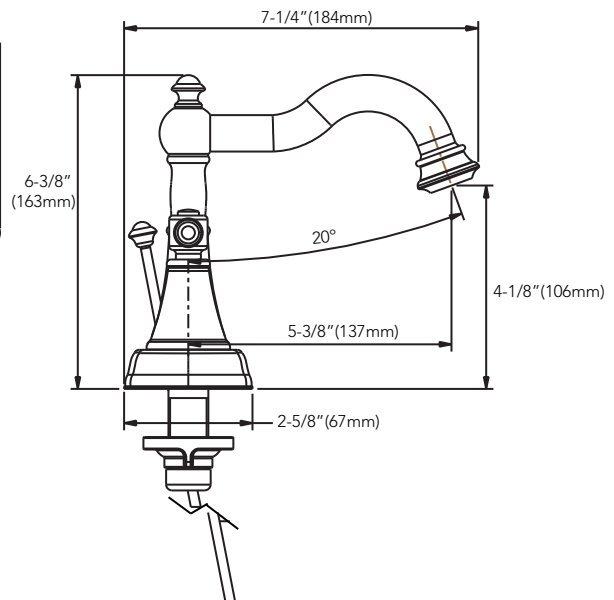

## 4" TWO HANDLE LAVATORY FAUCET

Finish : **MNO421CP (Polished Chrome)**  
Finish : **MNO421VB (Vintage Bronze)**  
Finish : **MNO421PBN (PVD Brushed Nickel)**

## Features

- Lead free brass body
- Ceramic cartridge
- Metal lever handle
- Max. flow rate: 1.2 gpm (4.5 L/min) at 60 psi