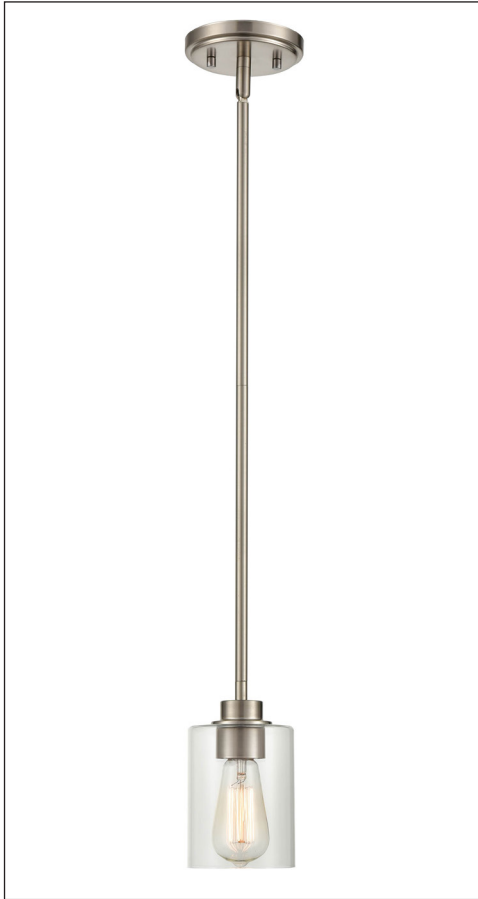

## 26311 - ONE LIGHT MINI-PENDANT

- Three section stem included: 18", 12", and 6".
- Length of wire will allow for (2) additional 12" rods.
- Includes 12" chain.

26311 BN

26311 CH

26311 RBZ

### Dimensions

Width	4½"
Height	42"
Weight	3.36 lbs

### Finish & Material

Finish	<b>BN</b> - Brushed Nickel <b>CH</b> - Chrome <b>RBZ</b> - Rubbed Bronze
--------	--

Material	Metal
----------	-------

### Glass/Shade

Glass	Clear
-------	-------