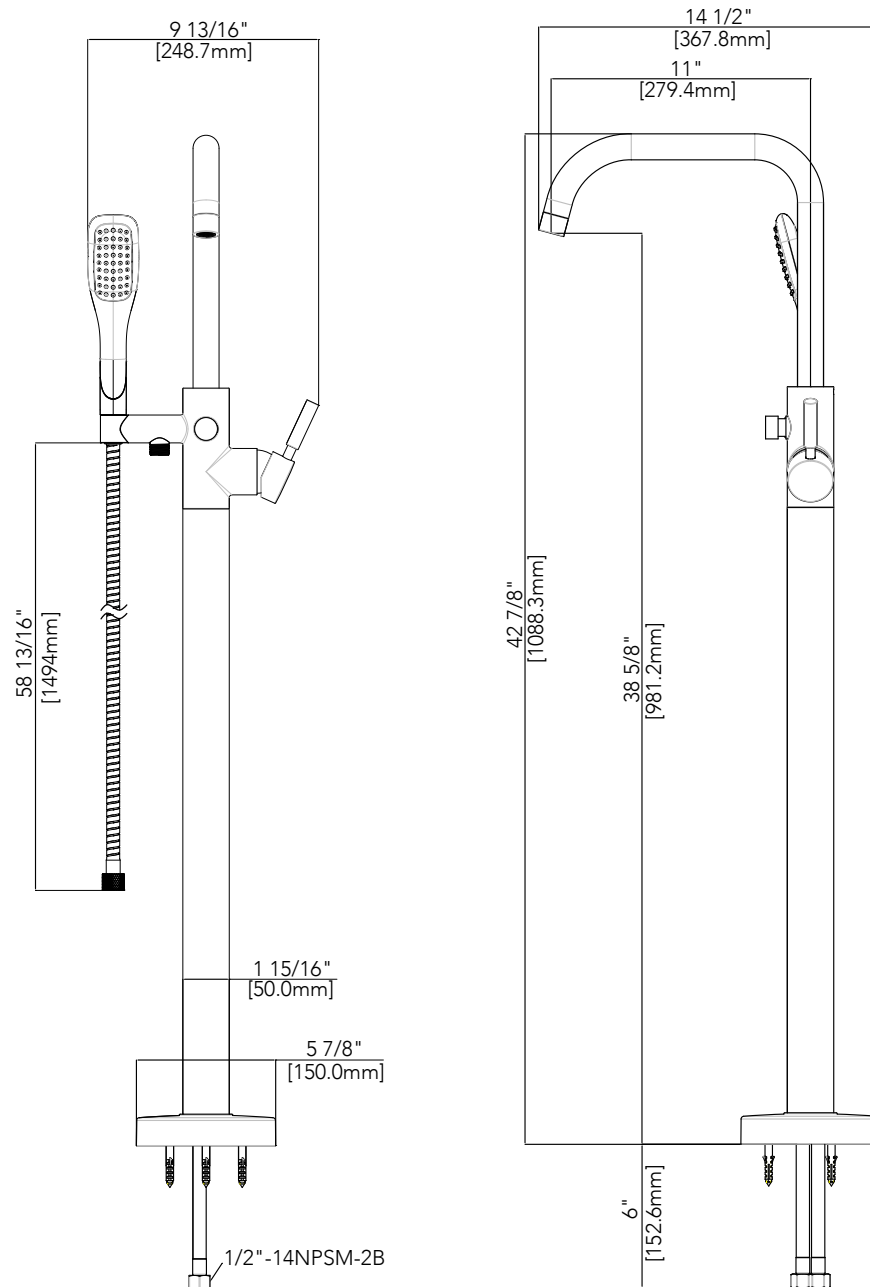

MISENO

MISENO COLLECTION

TUB FILLER FAUCET

Product Codes:

MNO194CP (polished chrome)

MNO194BN (brushed nickel)

- Brass construction
- Ceramic disc cartridge
- Flow rate: 10 gpm @ 60 psi
- Hand shower max. flow rate: 2.0 GPM at 80 PSI
- Single function hand shower
- Integral diverter to hand shower
- Mounting plate included
- Lifetime limited warranty
- Meets ASME:A112.18.1
- cUPC/IAPMO listed
- ADA compliant

See dimensional drawing on next page.

©2017 Ferguson Enterprises, Inc. All Rights Reserved VEN 03/10.

MISENO

MISENO COLLECTION

TUB FILLER FAUCET

Product Codes:

MNO194CP (polished chrome)

MNO194BN (brushed nickel)

*****Remote thermostatic valve may be needed; verify local code requirements.**

Please be sure to take note of supply line length before installation and ensure

All dimensions are based on original specifications and are subject to change and variation.