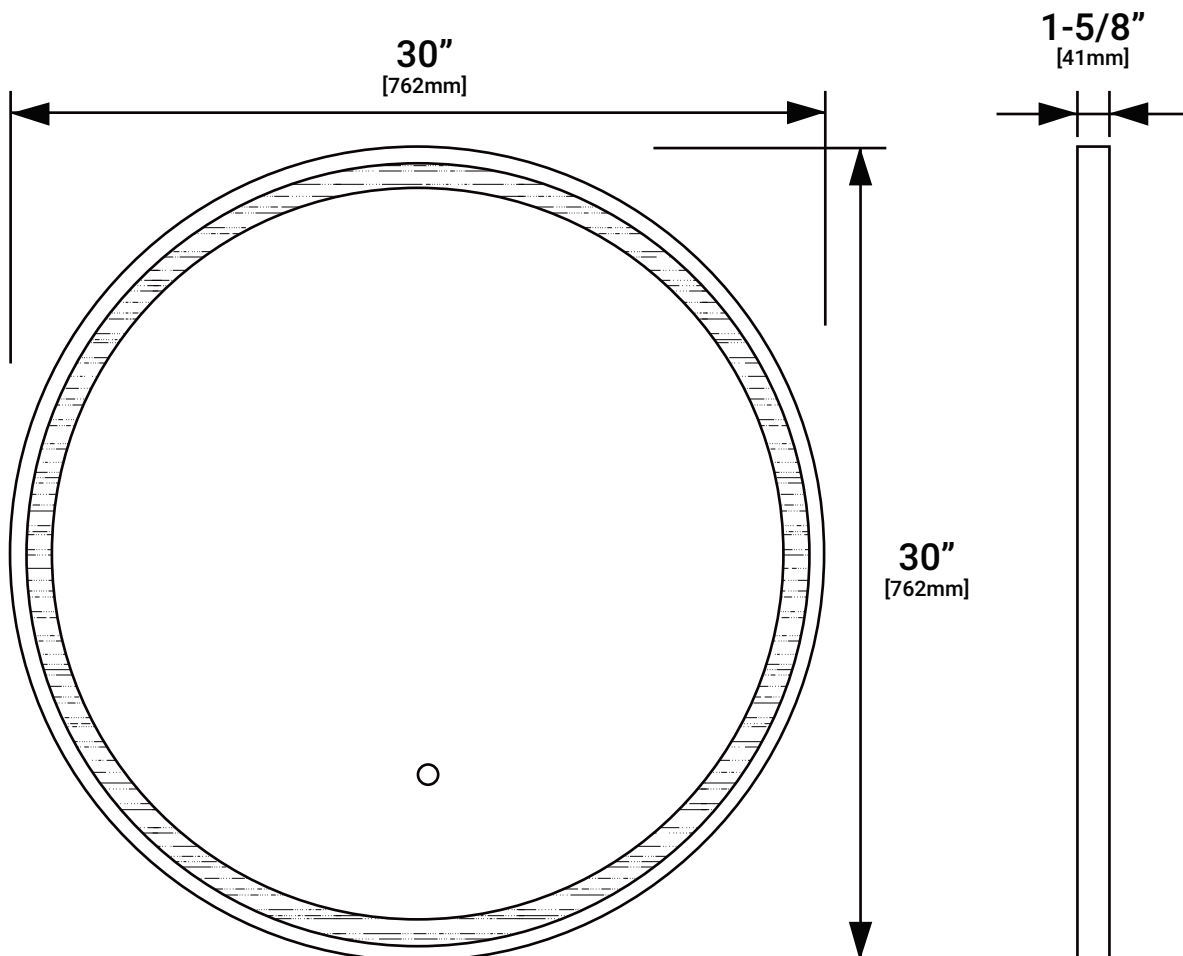

30"x 30" Rectangular Mirror with 2700K/6400K LED Lighting (Switchable)

PRODUCT SPECIFICATIONS

Width: 30"
Height: 30"
Depth: 1.625"
Brightness (Lumens): 2268
Color Temperature: Switchable
2700K/6400K
Dimmable: Yes
LED Life: 50,000 hours
Orientation: Horizontal

Voltage: 120V
Power Consumption: 21 watts
Warranty: Five (5) year Limited

AVAILABLE FINISHES

 **MIRRORED**
(MM3030LED27K/60K)

PRODUCT DIMENSIONS

Measures: inch [millimeter]