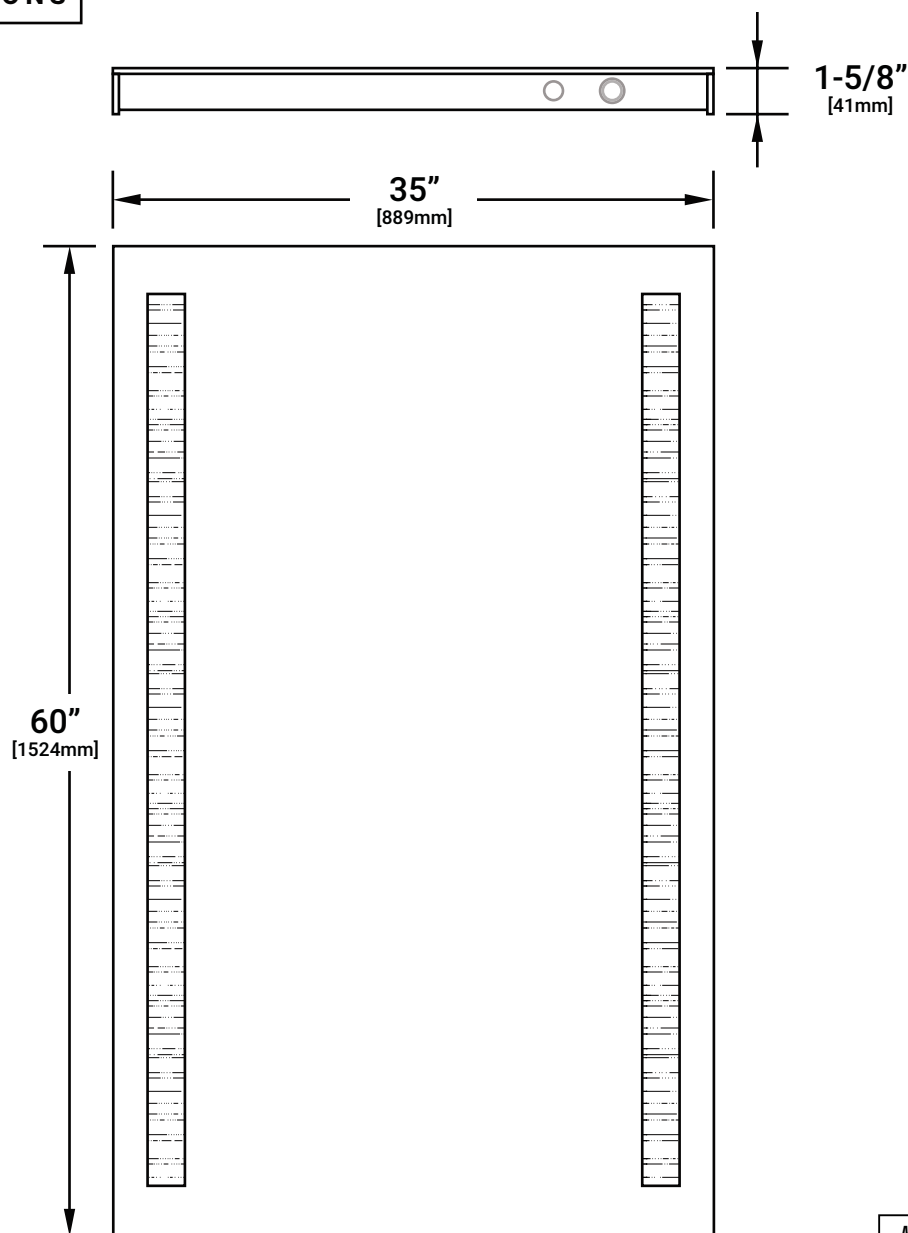

35" x 60" Rectangular Mirror with 6000°K LED Lighting

PRODUCT SPECIFICATIONS

Width: 35"
Height: 60"
Depth: 1.625"
Brightness (Lumens): 3000
Color Temperature: 6000K
Dimmable: No
LED Life: 50,000 hours
Voltage: 120V
Power Consumption: 30 watts

Warranty: Five (5) year Limited
Weight: 71 Lbs

AVAILABLE FINISHES

 MIRROR (MM6035LEDC)

PRODUCT DIMENSIONS

Measures: inch [millimeter]