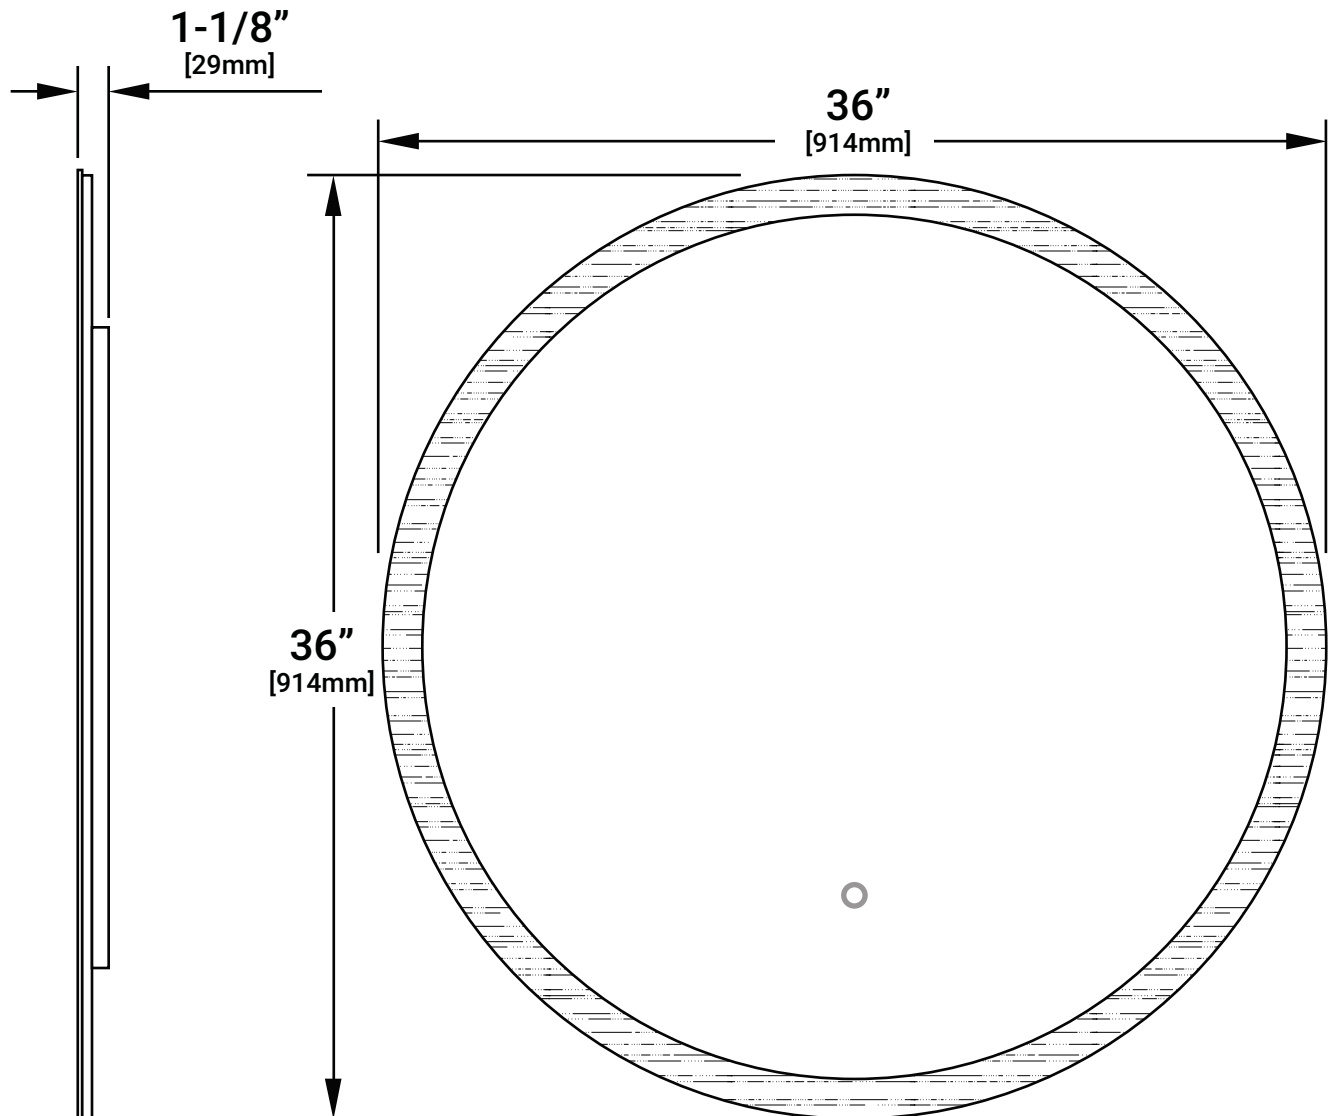

### 36" Round Mirror with 3000°K/6000°K LED Lighting

#### PRODUCT SPECIFICATIONS

**Width:** 36"  
**Height:** 36"  
**Depth:** 1.125"  
**Brightness (Lumens):** 1620  
**Color Temperature:** Switching  
3000K/6000K  
**Dimmable:** Yes  
**LED Life:** 50,000 hours  
**Voltage:** 120V

#### PRODUCT DIMENSIONS

Measures: inch [millimeter]