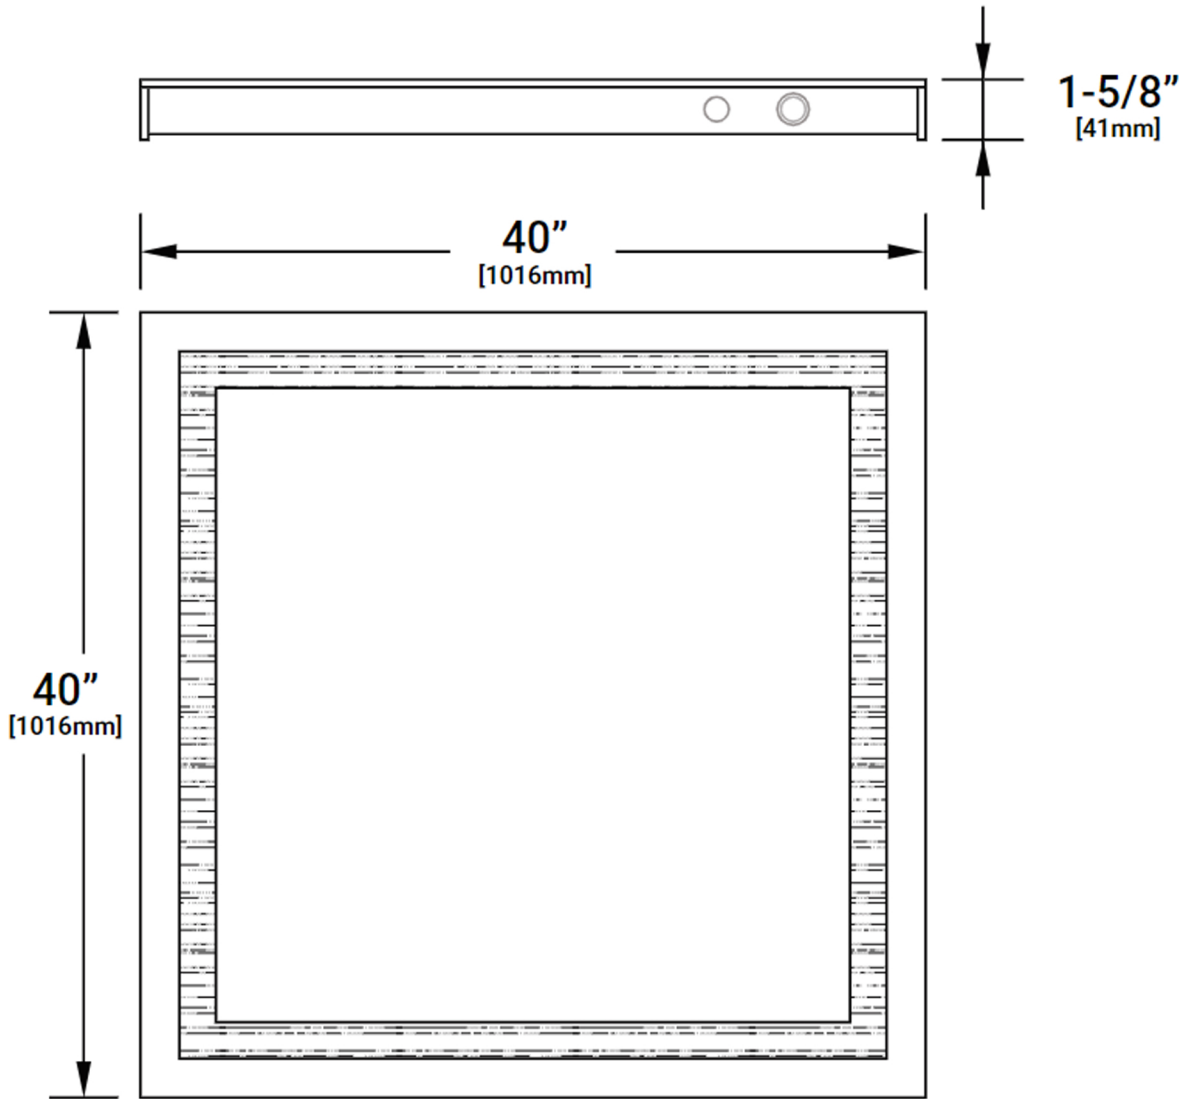

Model: 63404040-3000K

FEATURES

- Energy Efficient and Long-Lasting LED Lighting
- Frosted Pattern Around All Sides
- Mirror on Two Sides to Provide Cleaned Look.
- Dual Switches (Rocker & IR Sensor) for Added Convenience
- 5mm Copper-Free Mirror
- Durable Aluminum Frame with Steel Back Panel
- Surface-Mount with French Cleat Mounting Bracket
- Hardwired (Junction box required)

PRODUCT DIMENSIONS

Measures: inch [millimeter]

MISENO
Chico, CA 95928

www.miseno.com
(855) 480-2915

infoservice@miseno.com