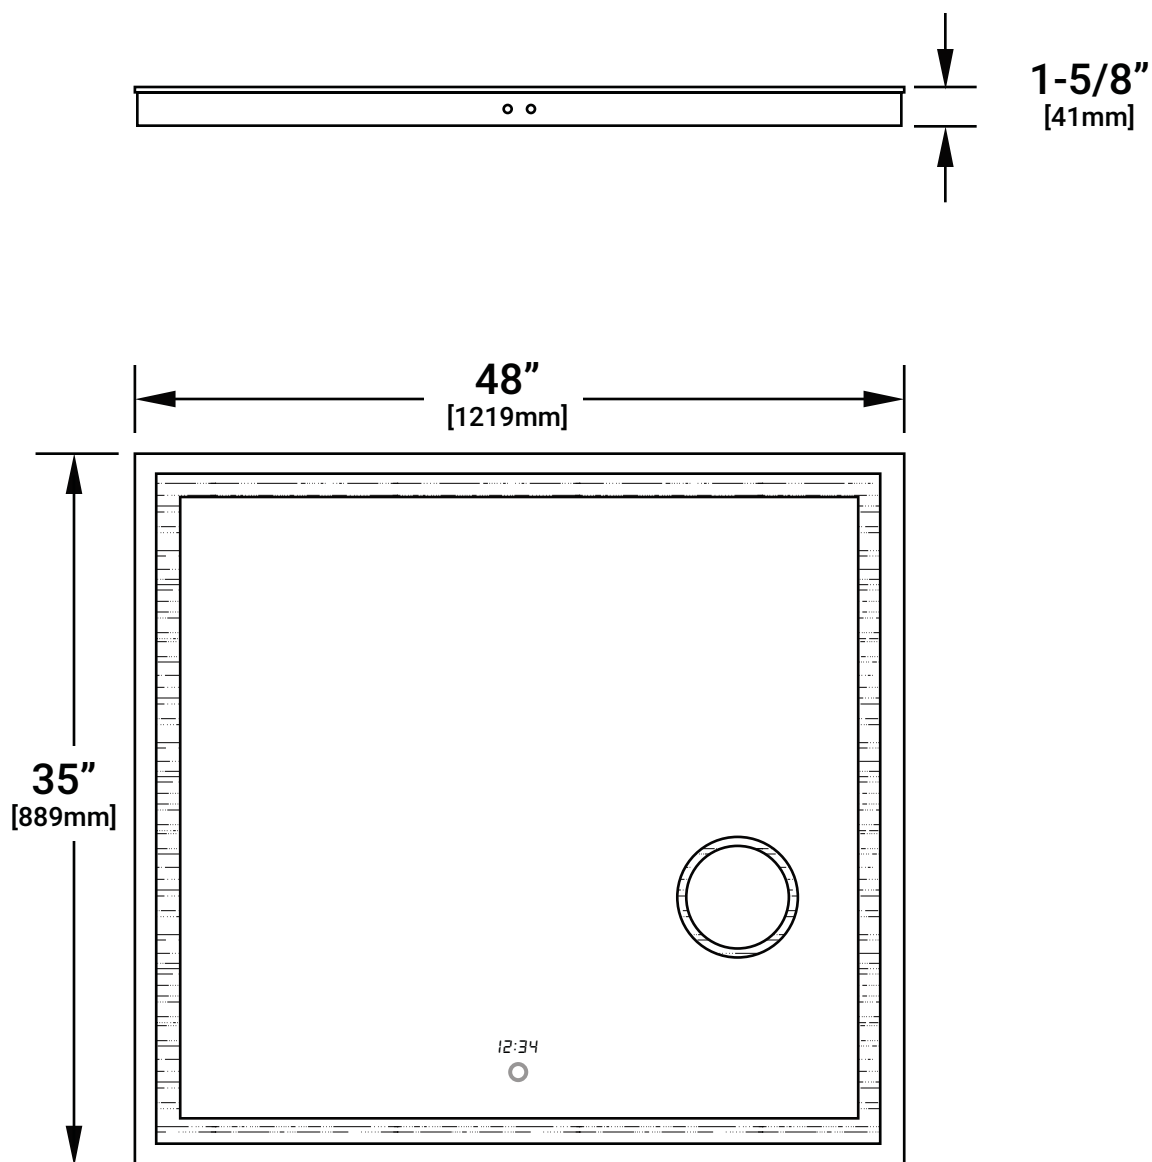

48" x 35" Rectangular Mirror with 3000°K/6000°K LED Lighting & Clock

PRODUCT SPECIFICATIONS

Width: 48"

Height: 35"

Depth: 1.625"

Brightness (Lumens): 2580

Color Temperature: Switchable

3000K/6000K

Dimmable: Yes

LED Life: 50,000 hours

Orientation: Horizontal

Voltage: 120V

Power Consumption: 42 watts

Warranty: Five (5) year Limited

Weight: 72.6 Lbs

AVAILABLE FINISHES

MIRRORED (MM4835SLED)

PRODUCT DIMENSIONS

Measures: inch [millimeter]