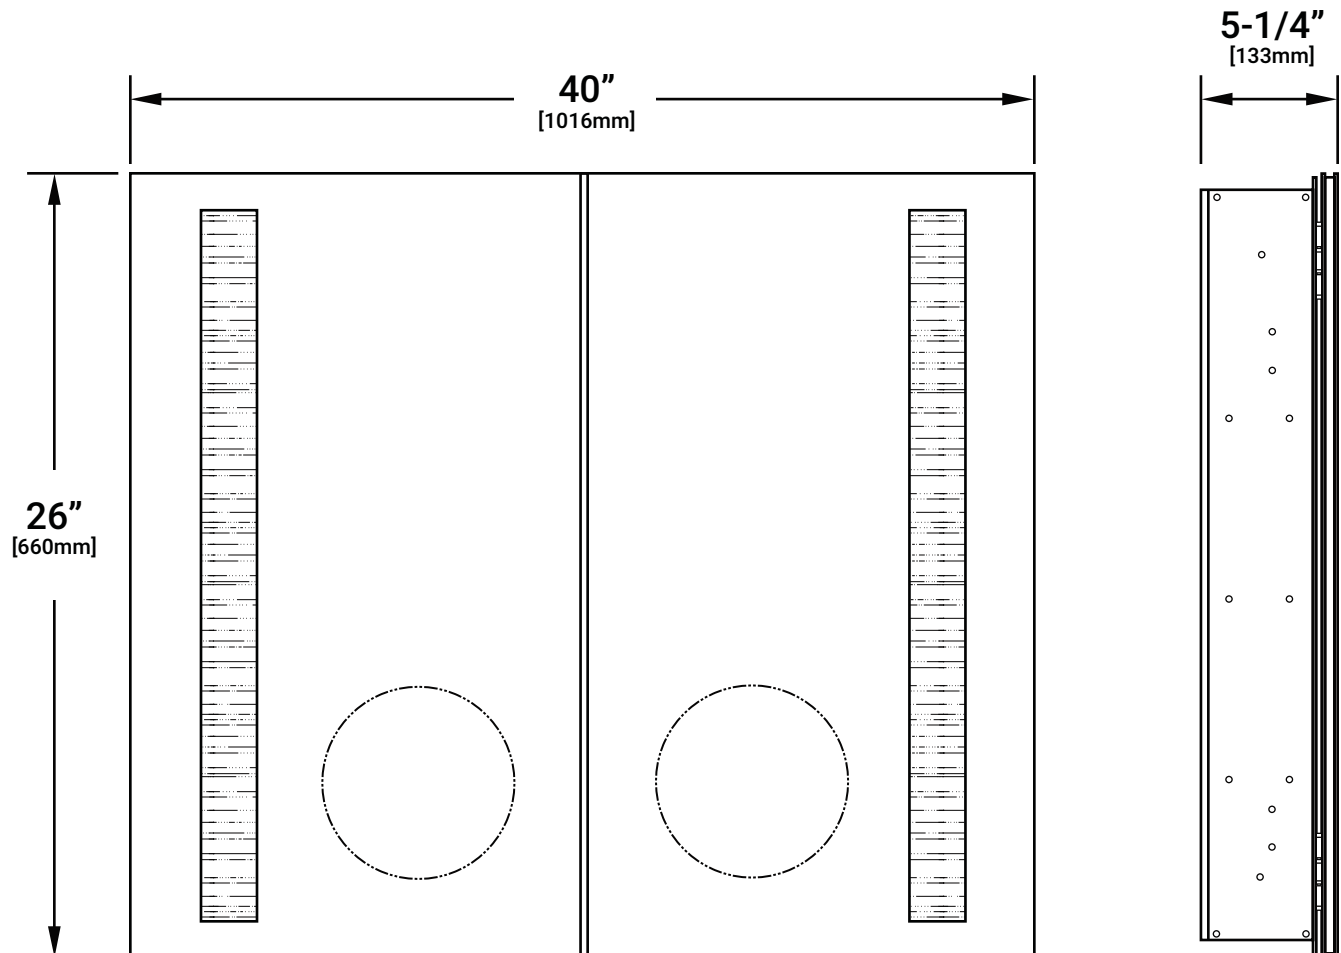

40" x 26" Double-Door Medicine Cabinet with 3000°K/6000°K LED Lighting

PRODUCT SPECIFICATIONS

Width: 40"
Height: 26"
Depth: 5.25"
Brightness (Lumens): 1410
Color Temperature: Switchable
3000K/6000K
Dimmable: Yes
LED Life: 50,000 hours
Orientation: Horizontal

Voltage: 120V
Power Consumption: 23 watts
Warranty: Five (5) year Limited
Weight: 72.6 Lbs

AVAILABLE FINISHES

 MIRRORRED (MM4026LED)

PRODUCT DIMENSIONS

Measures: inch [millimeter]